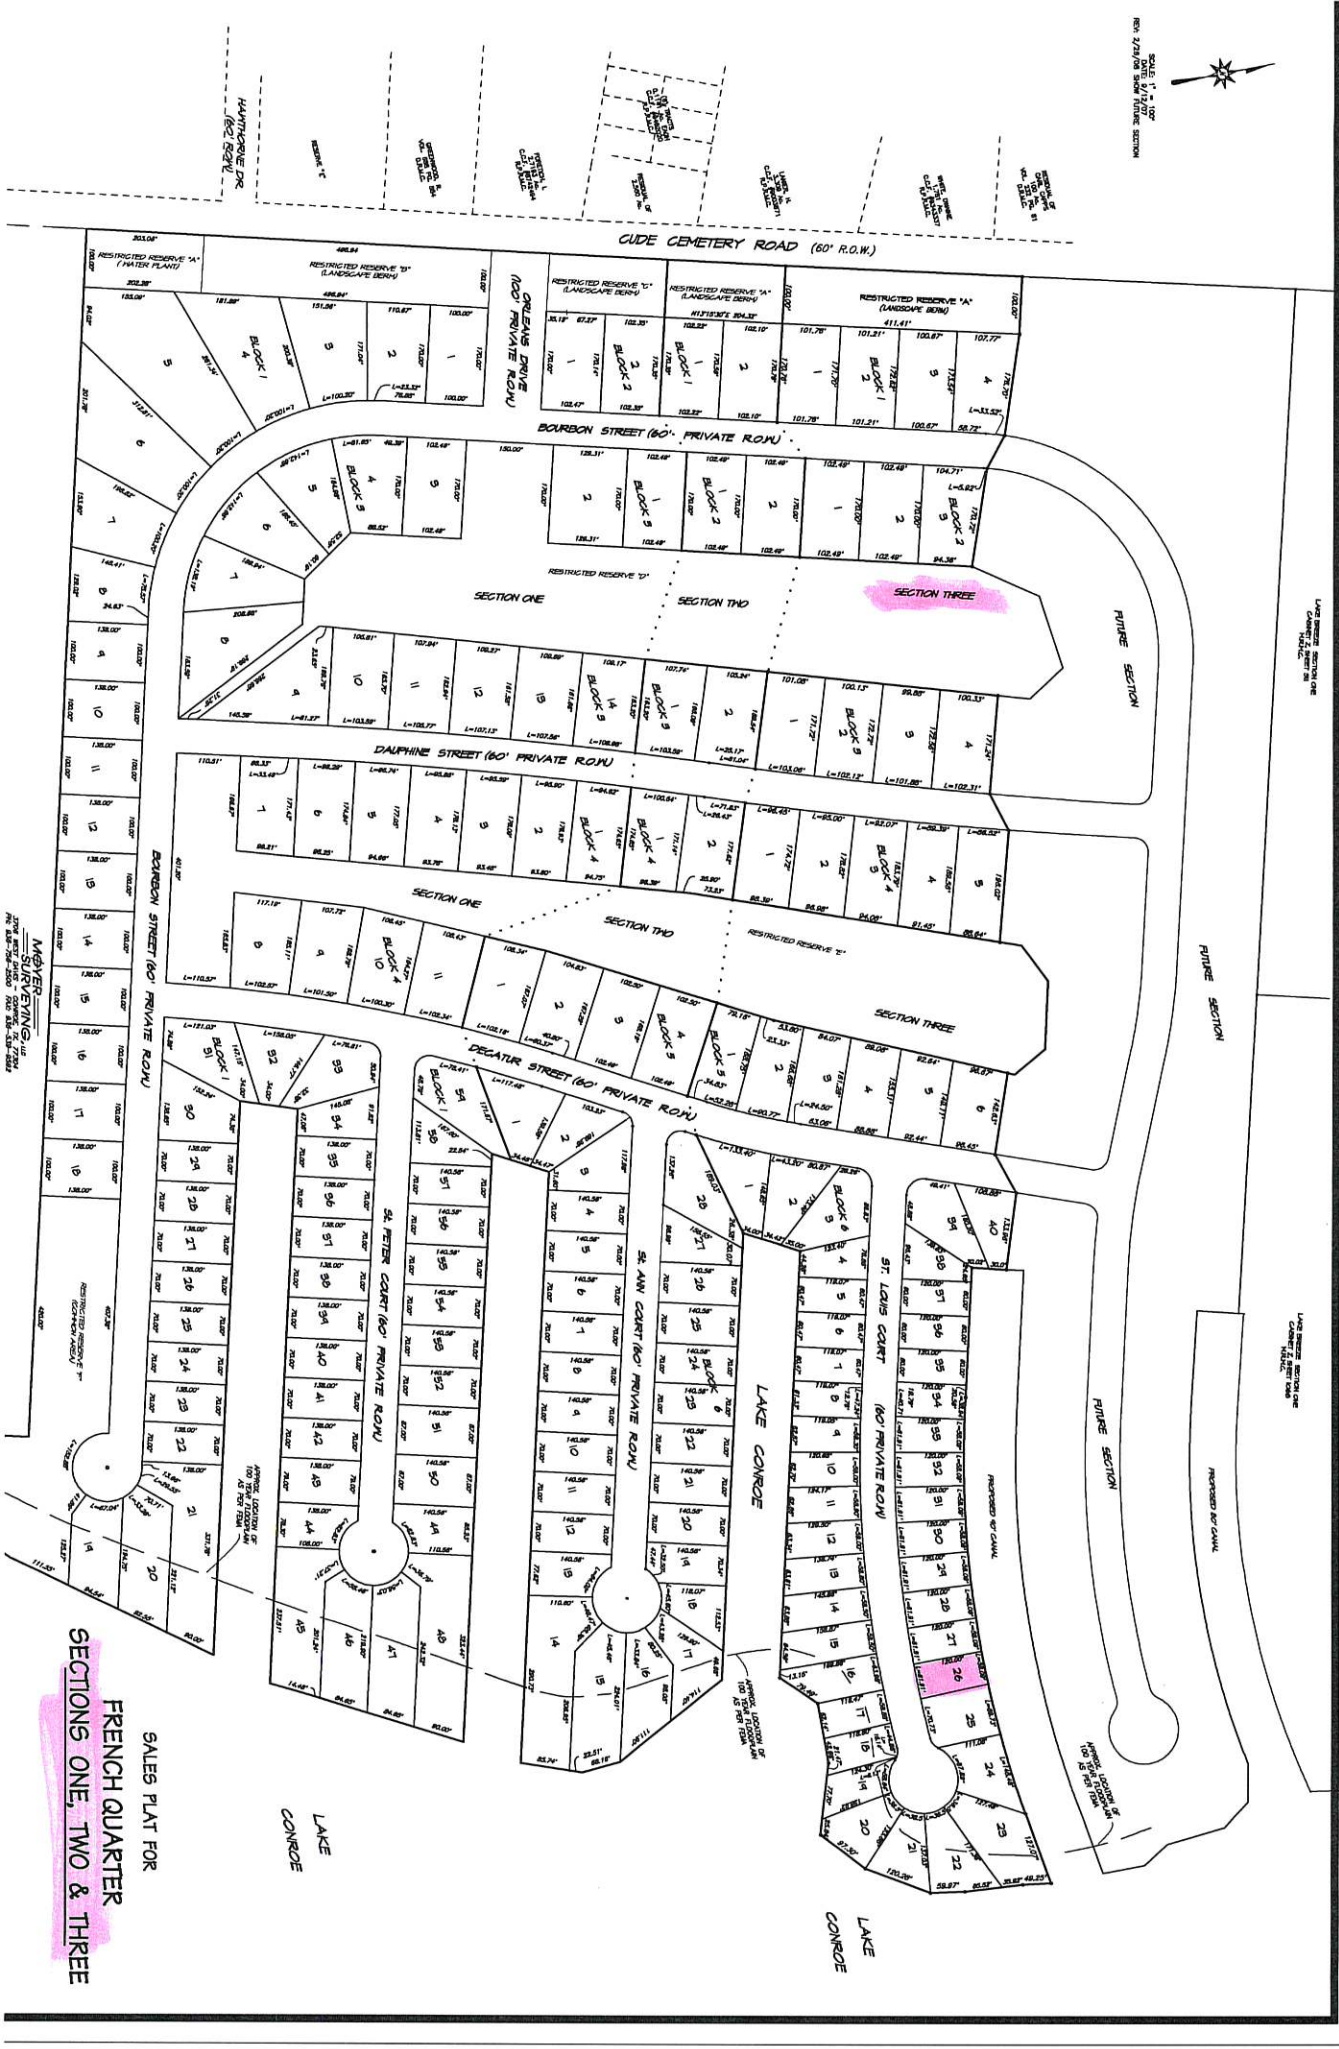

SCALE 1" = 100'
NAD 83
NAD 2011

French Quarters
1 lot only

SALES PLAT FOR
FRENCH QUARTER
SECTIONS ONE, TWO & THREE

LAKE
CONROE

LAKE
CONROE

FUTURE SECTION

FUTURE SECTION

FUTURE SECTION

FUTURE SECTION

NAD 83
NAD 2011
DATE: 07/20/2020 10:00 AM