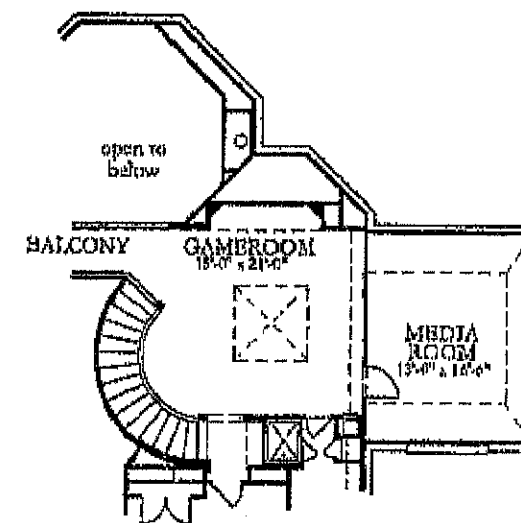

PLAN D431-3432 sq.ft.

SECOND FLOOR

Options

Option #0094
BEDROOM 5/BATH 4
 Over Porte Cochere +233 sq.ft.

Option #0315
MEDIA ROOM
 Over Porte Cochere +233 sq.ft.