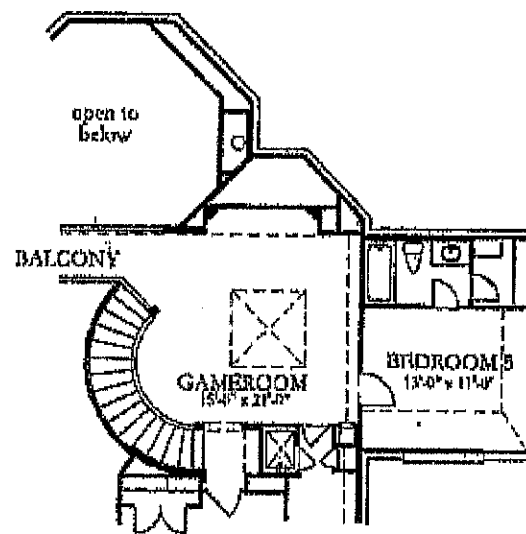

PLAN D431-3432 sq.ft.

SECOND FLOOR

Options

Option #0094
BEDROOM 5/BATH 4
 Over Porte Cochere +233 sq.ft.

Option #0315
MEDIA ROOM
 Over Porte Cochere +233 sq.ft.