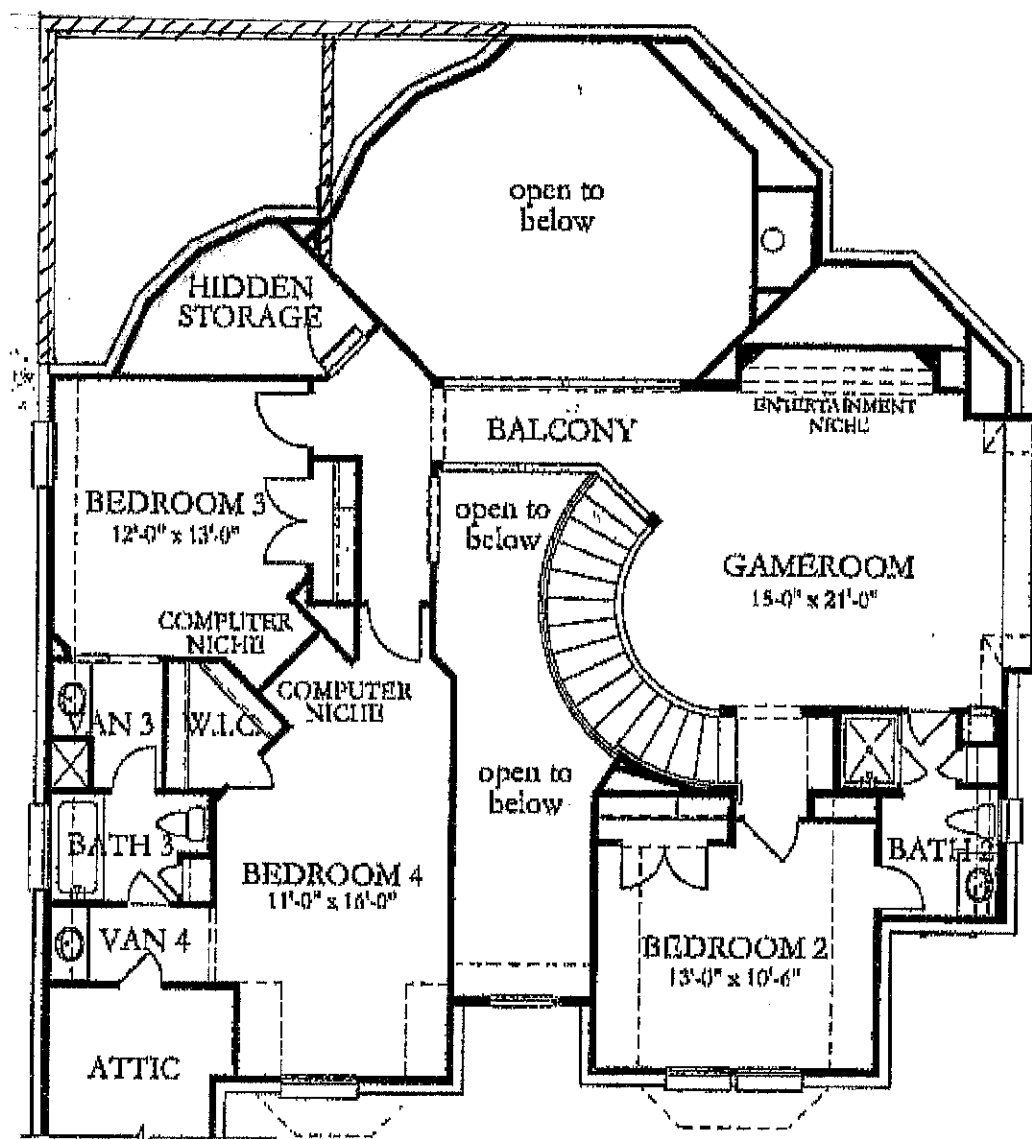

PLAN D431-3432 sq.ft.

SECOND FLOOR

Options

Option #0094
BEDROOM 5/BATH 4
 Over Porte Cochere +233 sq.ft.

Option #0315
MEDIA ROOM
 Over Porte Cochere +233 sq.ft.