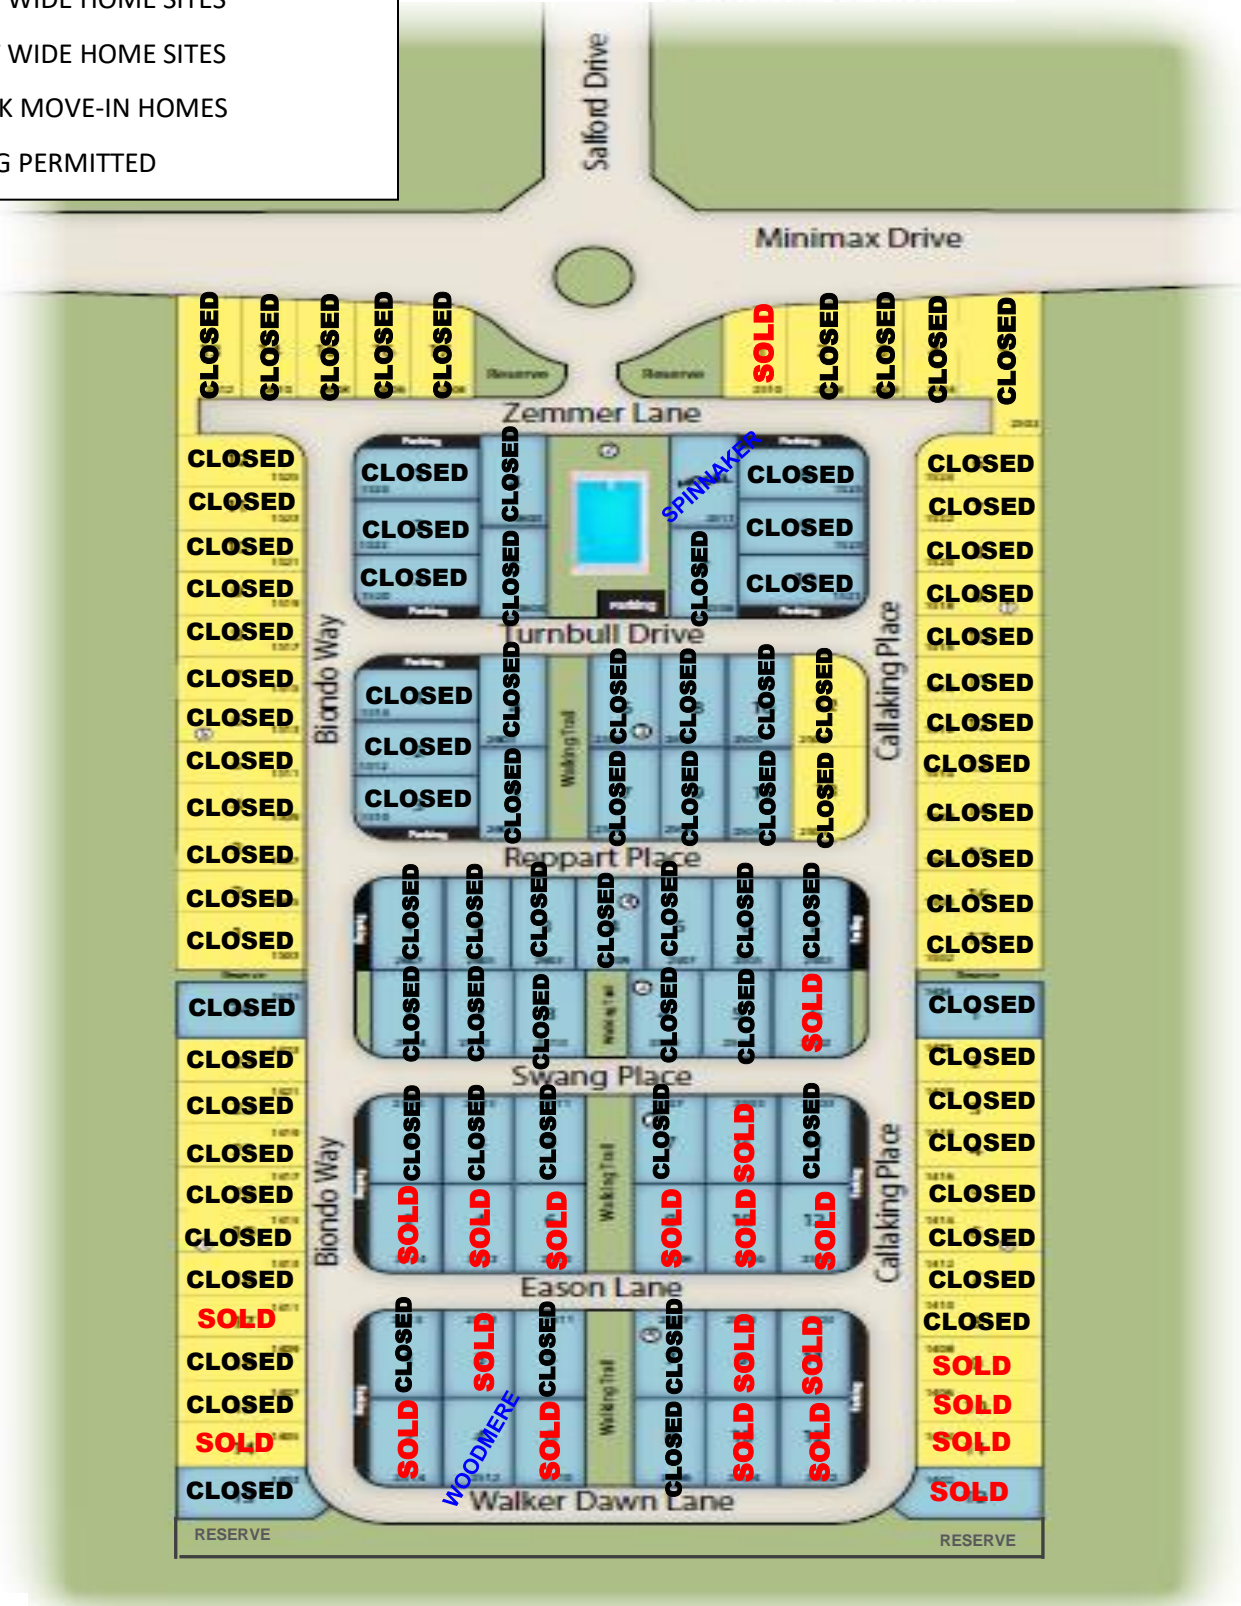

TIMBERGROVE VILLAGE

- 40 FT WIDE HOME SITES
- 31 FT WIDE HOME SITES
- QUICK MOVE-IN HOMES
- BEING PERMITTED

CENTRAL LIVING
by David Weekley Homes