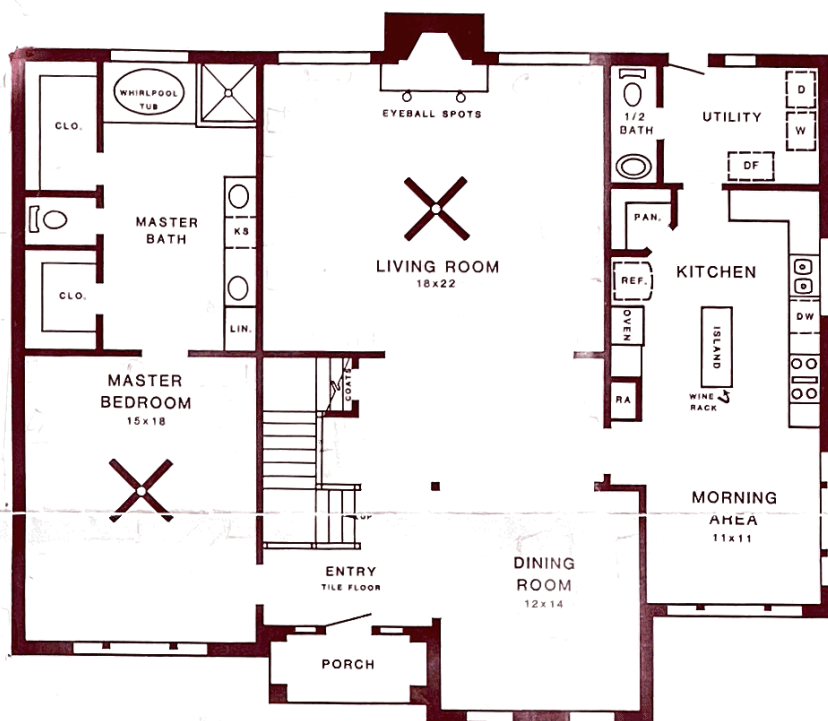

PERRY HOMES™

Executive Class

DESIGN 4004

This Executive Class Series home contains 4,004 square feet of total living area and includes four bedrooms and three and a half baths.

This spacious home features exciting amenities to provide an enjoyable living environment.

- The dramatic chandelier-lit ENTRY is open to the second floor and features an attractive plant shelf.
- Elegant entertaining is enhanced in the FORMAL DINING ROOM which offers sparkling chandelier lighting, handsome crown moulding and chair rail.
- The fan-cooled LIVING ROOM is a relaxing gathering place that features a custom masonry fireplace with a flush tile hearth, eyeball spot lighting and decorative wood mouldings.
- The oversized KITCHEN is highlighted by a central island work center with built-in cabinets, drawers and a wine rack, a walk-in pantry, job-built ash cabinetry, ample counter space and an adjacent MORNING AREA.
- The UTILITY ROOM allows space for several major appliances and provides handy overhead storage cabinets. A nearby HALF BATH contains a unique pedestal sink and an oval mirror.
- Enjoy a private retreat in the MASTER BEDROOM which features a refreshing overhead fan and striking crown moulding. The adjacent MASTER BATH indulges with a six-foot whirlpool tub, a dual-sink vanity with cosmetic drawers, two walk-in closets and a separate glass enclosed shower.
- An upstairs FAMILY ROOM is perfect for family activities and includes a cooling overhead fan, accenting wood mouldings and a raised mansard ceiling.
- Also upstairs is a LIBRARY with a shelved closet, three BEDROOMS equipped with WALK-IN CLOSETS, two full BATHS, a LINEN CLOSET and an additional WALK-IN CLOSET.