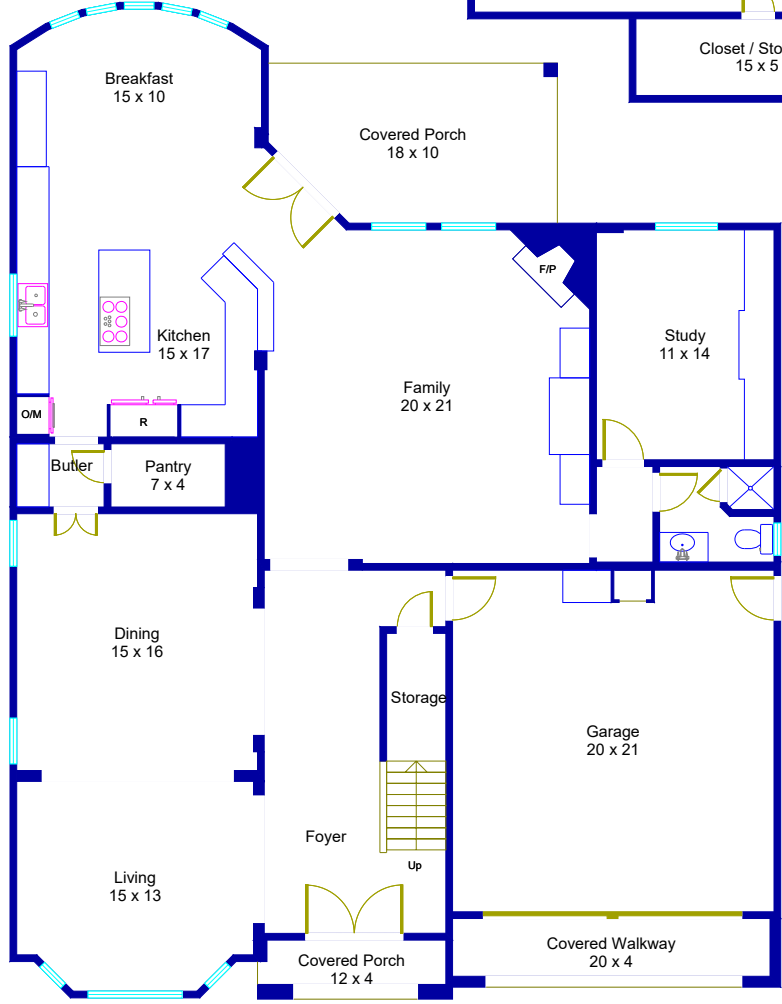

5311 Patrick Henry Street Bellaire, Texas

© Floor Plan Graphics LLC 2019. This floor plan is an artistic rendering only. All dimensions are approximate. **Floor Plan Graphics LLC makes no representation or warranty as to this rendering's accuracy** and no measurements or dimensions should be relied upon without independent verification. This floor plan and its respective square footage materials and information remain the property of Floor Plan Graphics LLC.