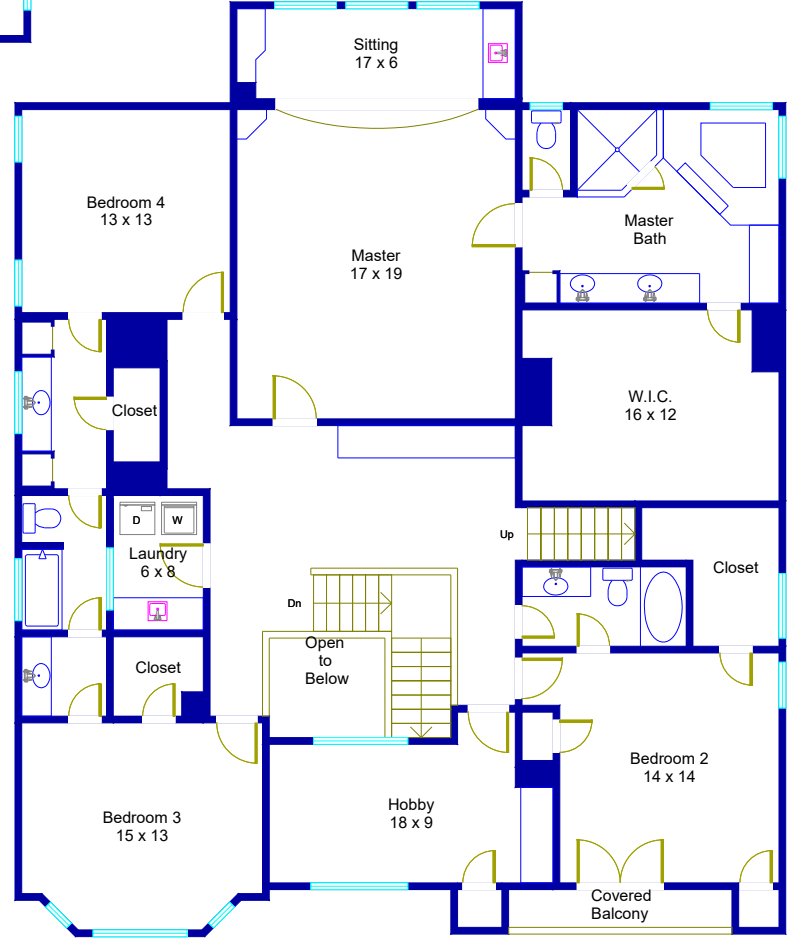

5311 Patrick Henry Street Bellaire, Texas

© Floor Plan Graphics LLC 2019. This floor plan is an artistic rendering only. All dimensions are approximate. **Floor Plan Graphics LLC makes no representation or warranty as to this rendering's accuracy** and no measurements or dimensions should be relied upon without independent verification. This floor plan and its respective square footage materials and information remain the property of Floor Plan Graphics LLC.