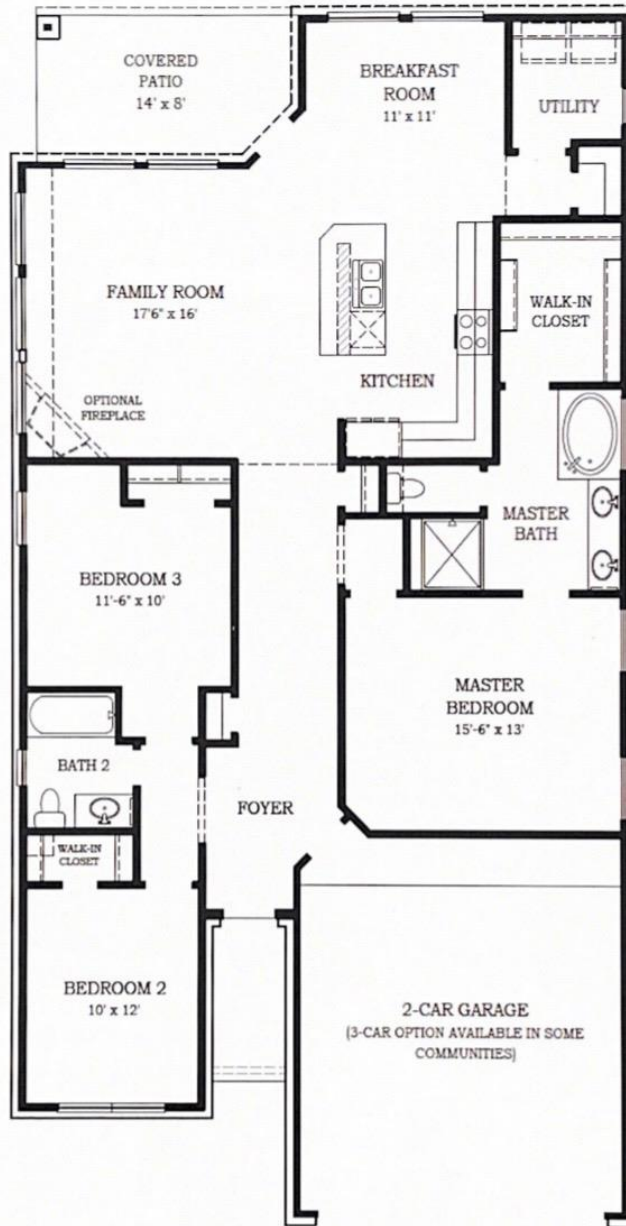

Setting a Higher Standard

LANGLEY • PLAN 3513

1,655 Sq. Ft.

CHESMAR.com

Square footage and room dimensions are approximate and may vary per elevation. Window placement, roof line and porches may also vary by elevation. Plans, features, prices and availability are subject to change without notice.