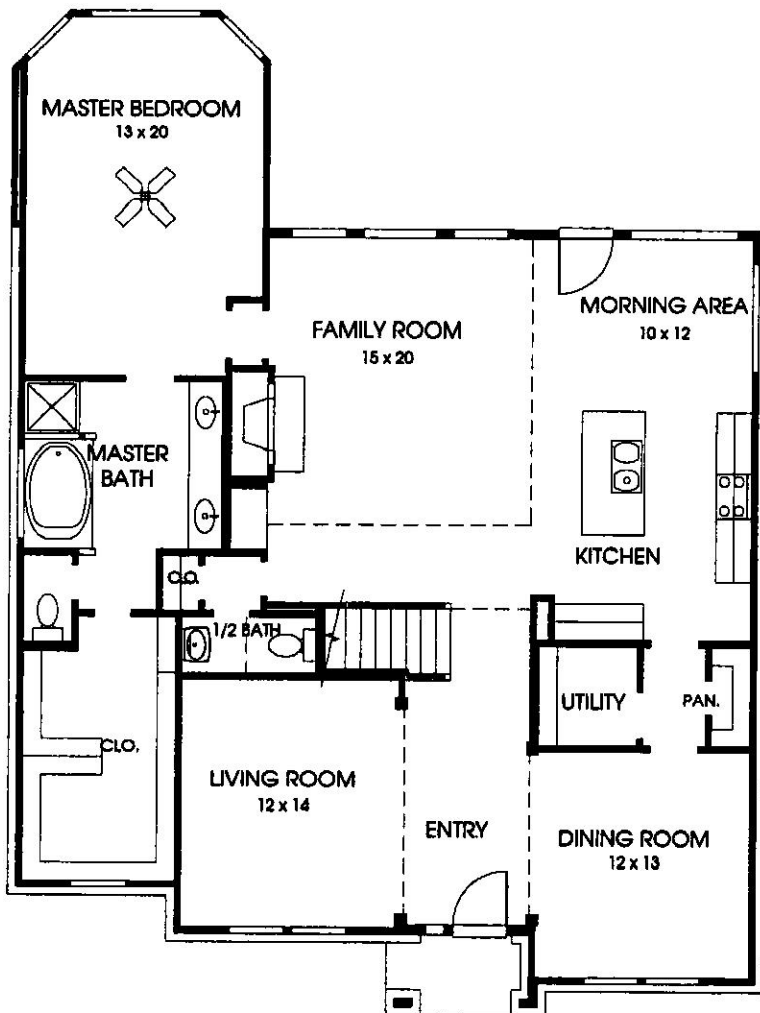

DESIGNS

Plan 3177

This home contains approximately 3,177 square feet and includes four bedrooms and two and a half baths.

Not included: inside keyed deadbolt locks, refrigerators, furnishings, drapery, plants, decorator items and all other personal property being used in model homes. Builder reserves the right to make changes in the plans and specifications, and to substitute material of similar quality. Room dimensions indicate approximate inside area measurements.