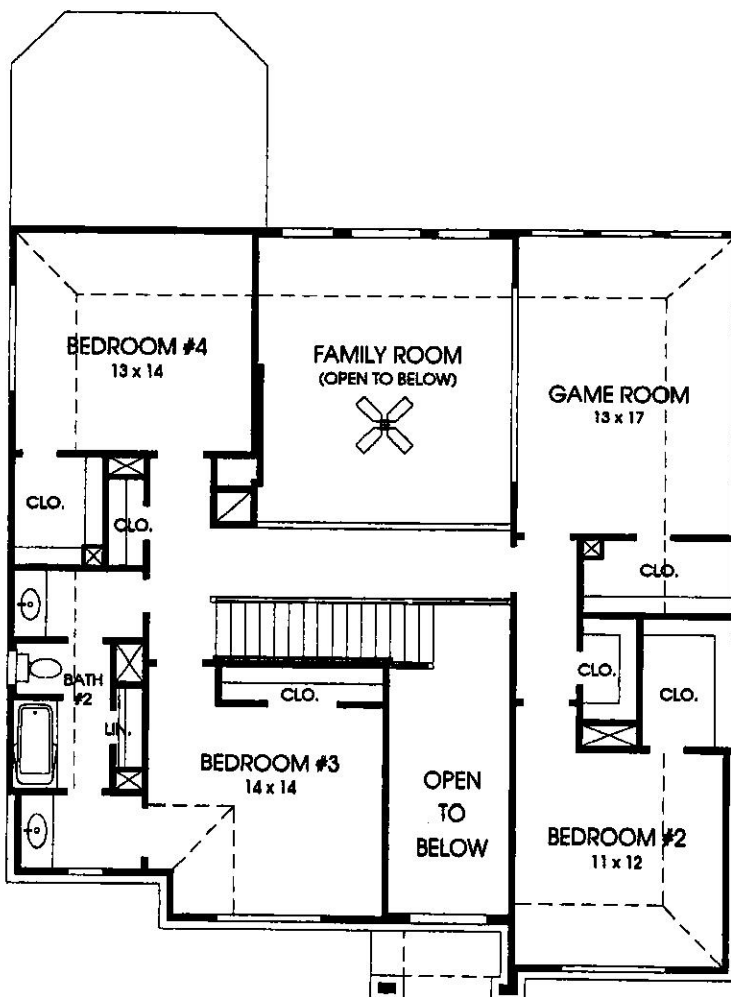

DESIGNS

Plan 3177

This home contains approximately 3,177 square feet and includes four bedrooms and two and a half baths.

Not included: inside keyed deadbolt locks, refrigerators, furnishings, drapery, plants, decorator items and all other personal property being used in model homes. Builder reserves the right to make changes in the plans and specifications, and to substitute material of similar quality. Room dimensions indicate approximate inside area measurements.