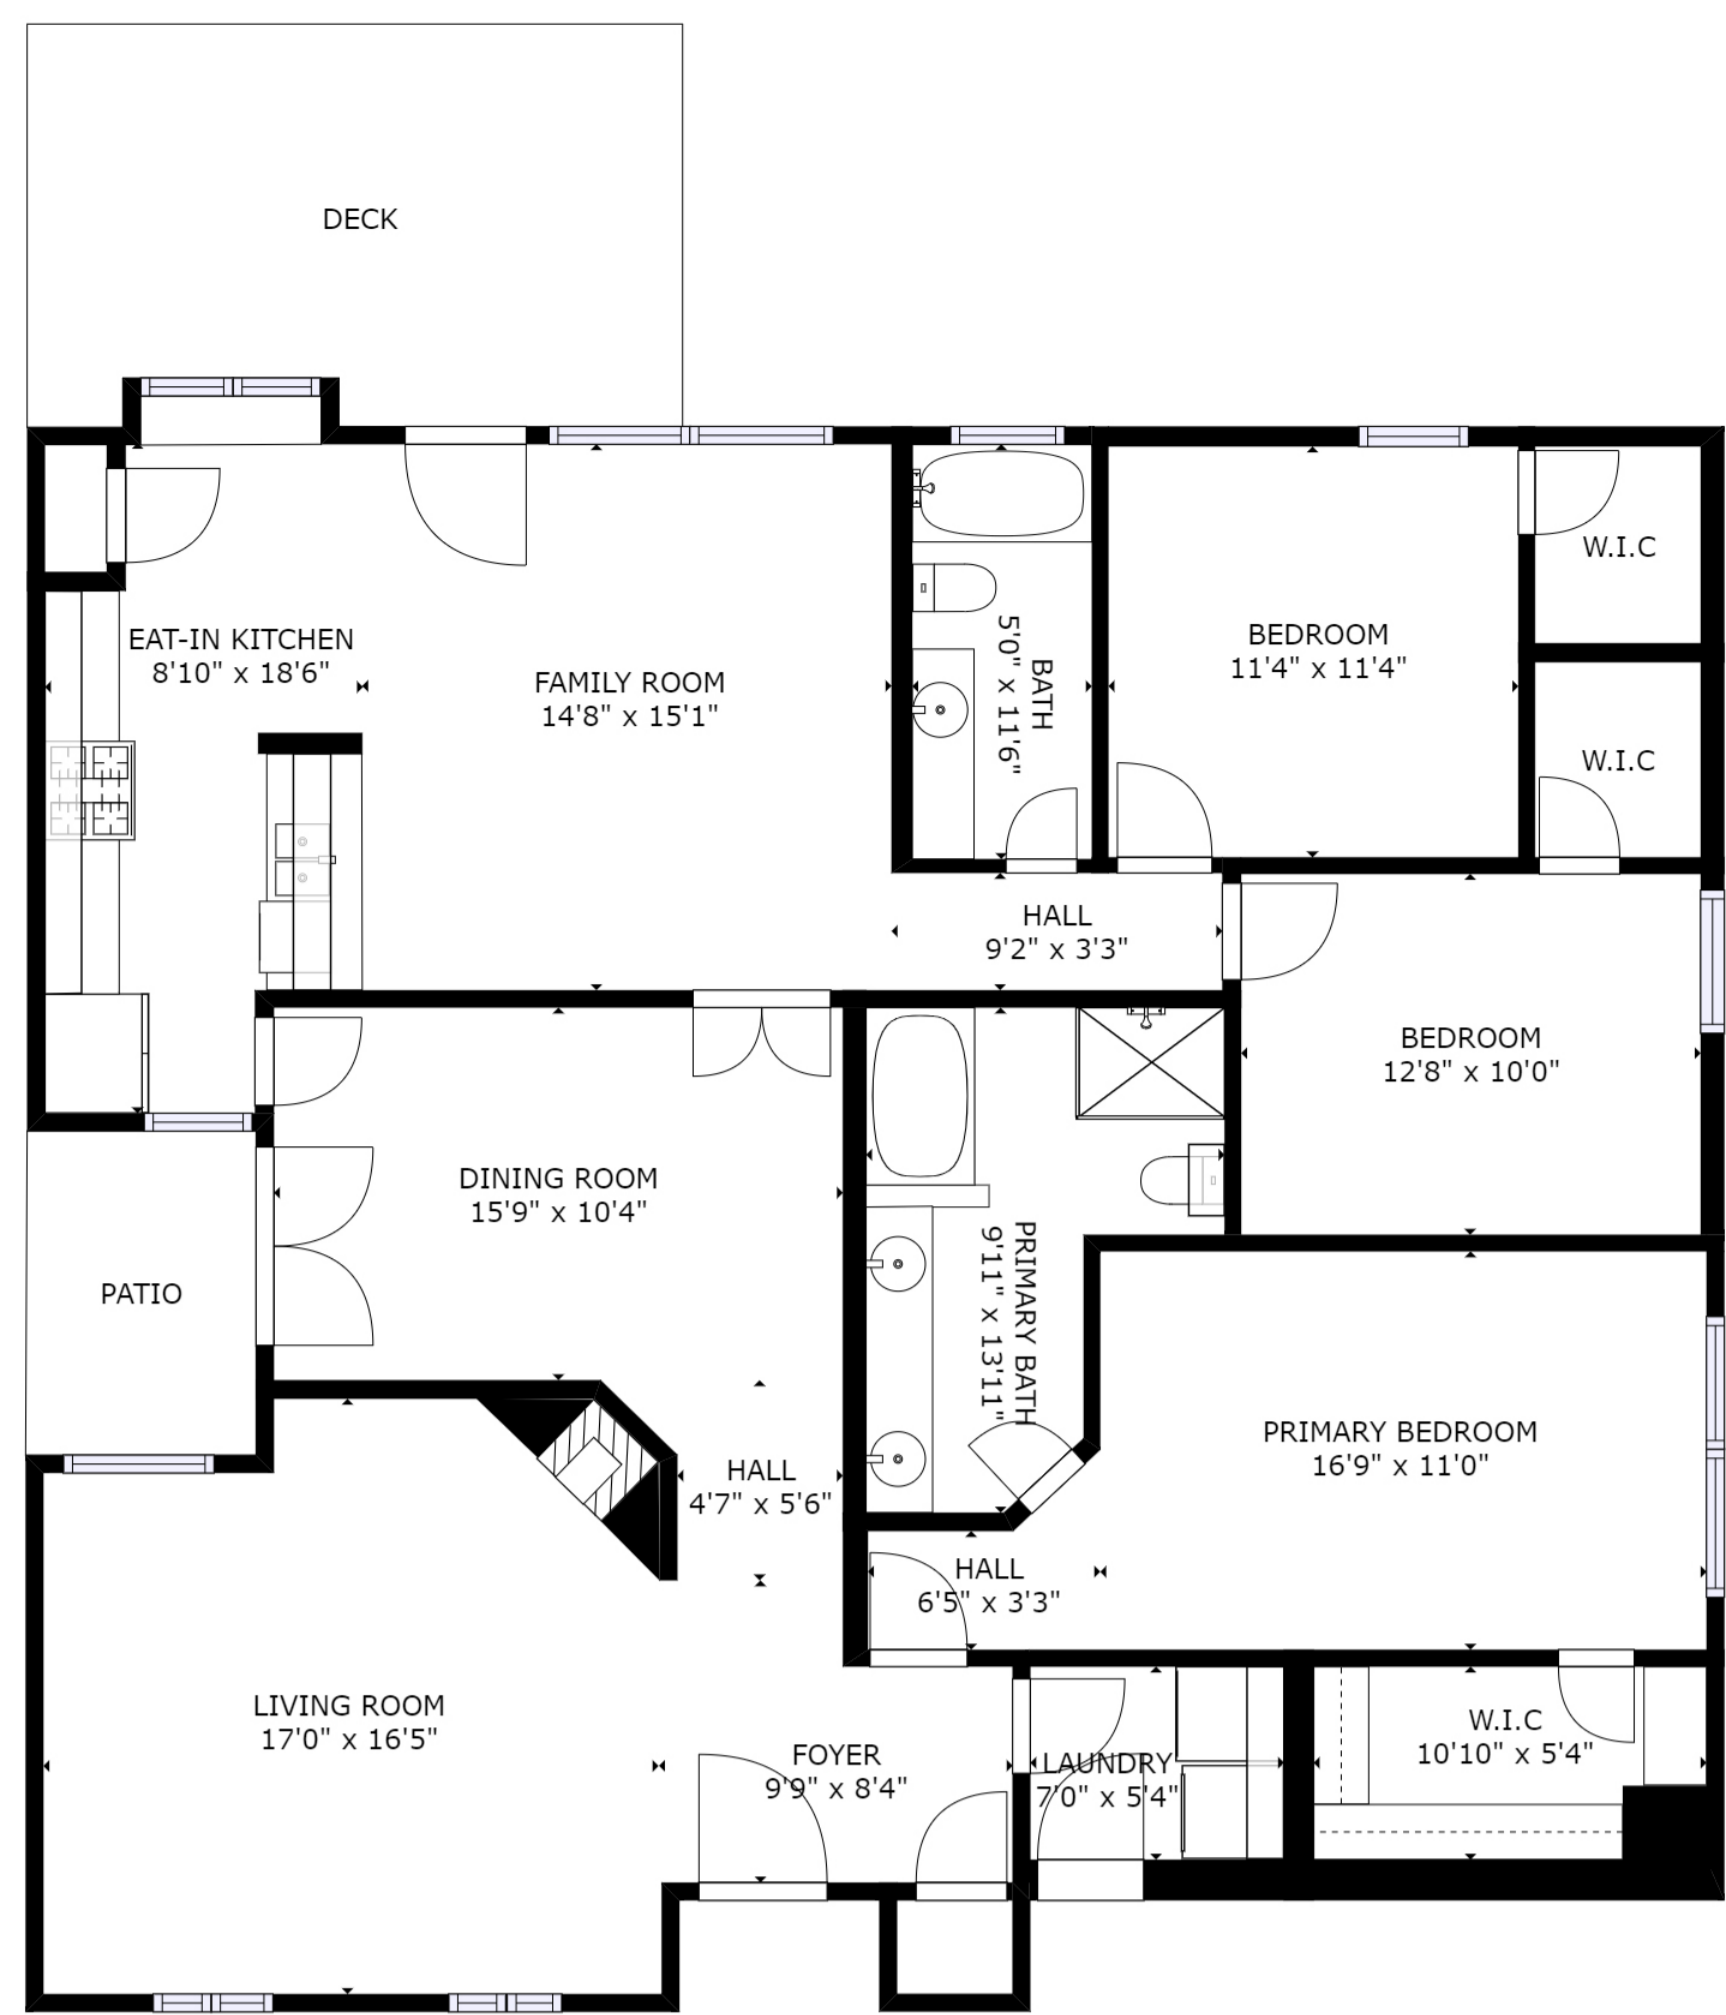

17407 SH...  
Houston, TX

Special Links

Individual Pho

Photo\_10802954...

DSC\_3289

GROSS INTERNAL AREA  
FLOOR 1: 1816 sq. ft  
TOTAL: 1816 sq. ft  
SIZES AND DIMENSIONS ARE APPROXIMATE, ACTUAL MAY VARY.

FLOOR 1

DSC\_3289

DSC\_3296

DSC\_3367

DSC\_3356

Photo\_1080295426\_DJI\_2\_J...

DSC\_3333

DSC\_3365

DSC\_3362

DSC\_3335

DSC\_3351

DSC\_3327

DSC\_3313

DSC\_3320

DSC\_3317

DSC\_3337

DSC\_3340

DSC\_3345

DSC\_3370

DSC\_3343

DSC\_3393

DSC\_3381

DSC\_3383

DSC\_3391

DSC\_3378