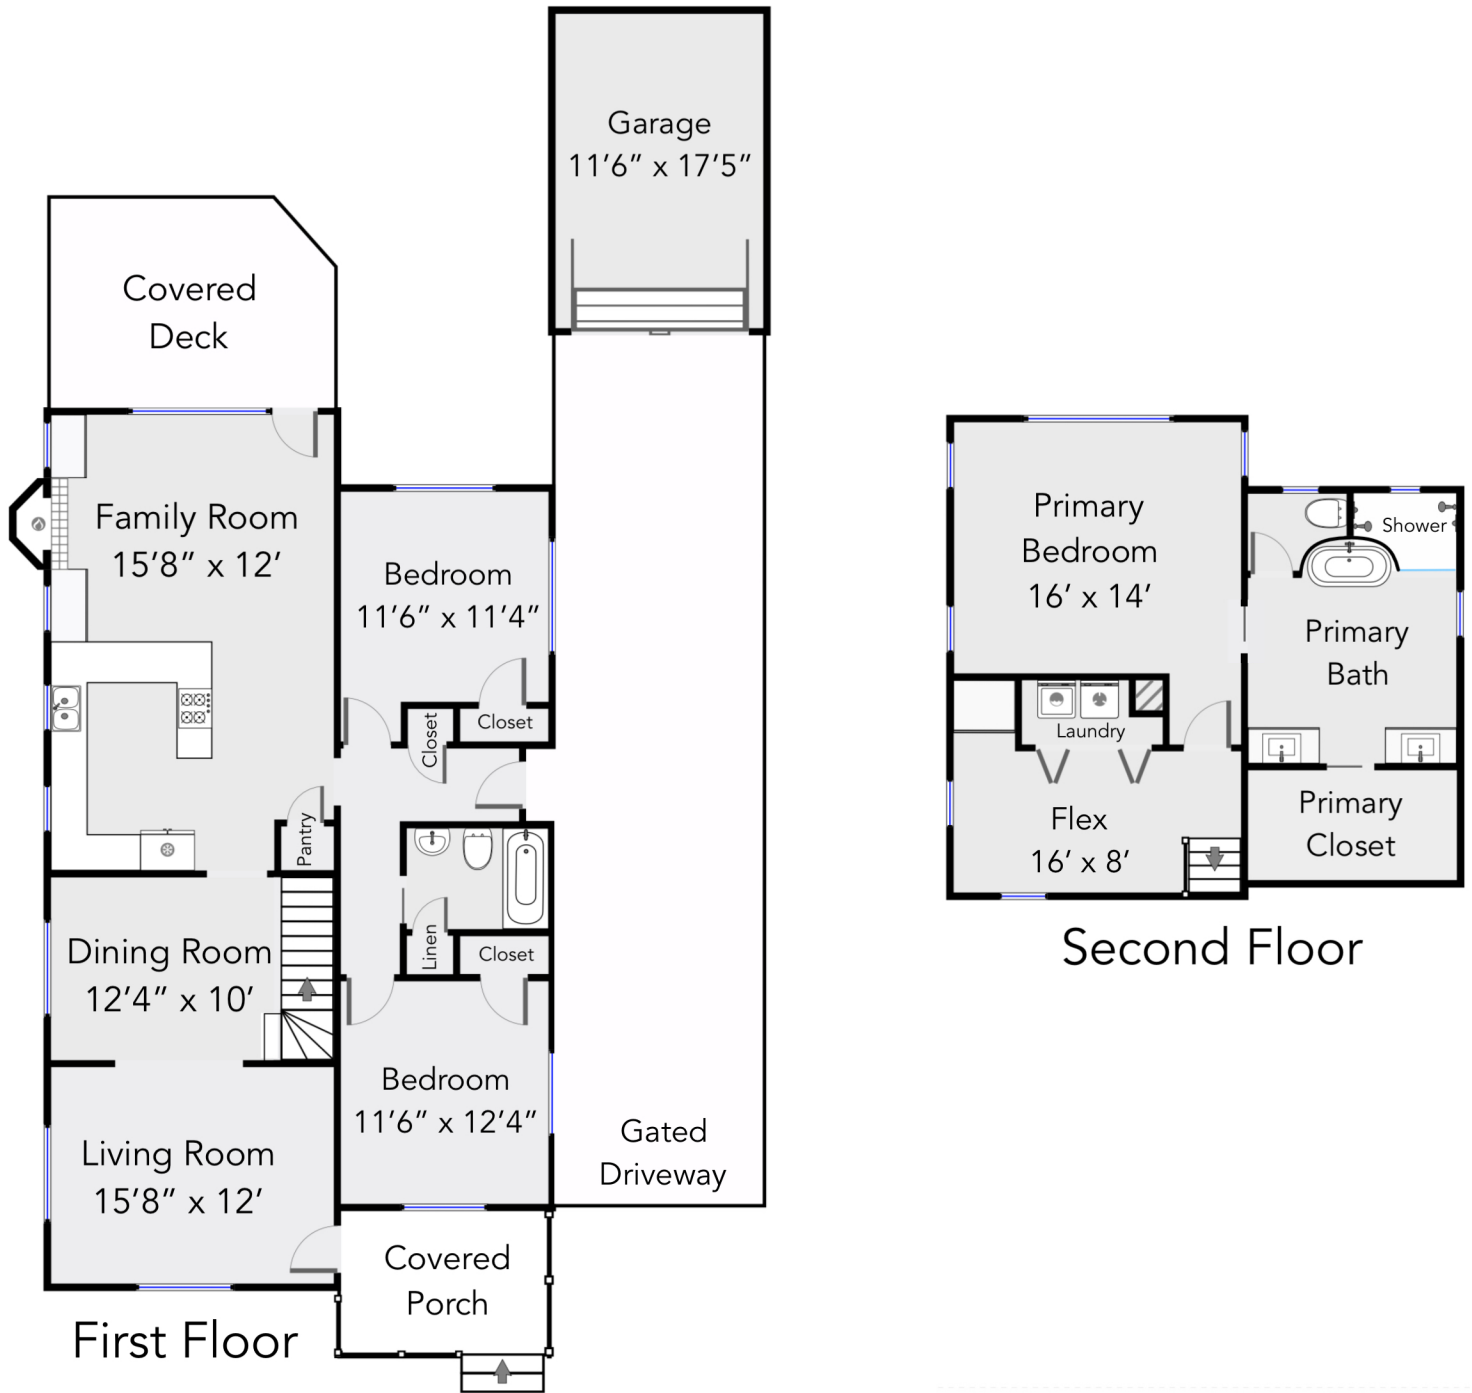

# 3516 Pineridge St Houston, TX 77009

1940 sq ft

Diane Kingshill ■ Ashton Martini

KINGSHILL MARTINI GROUP

COMPASS