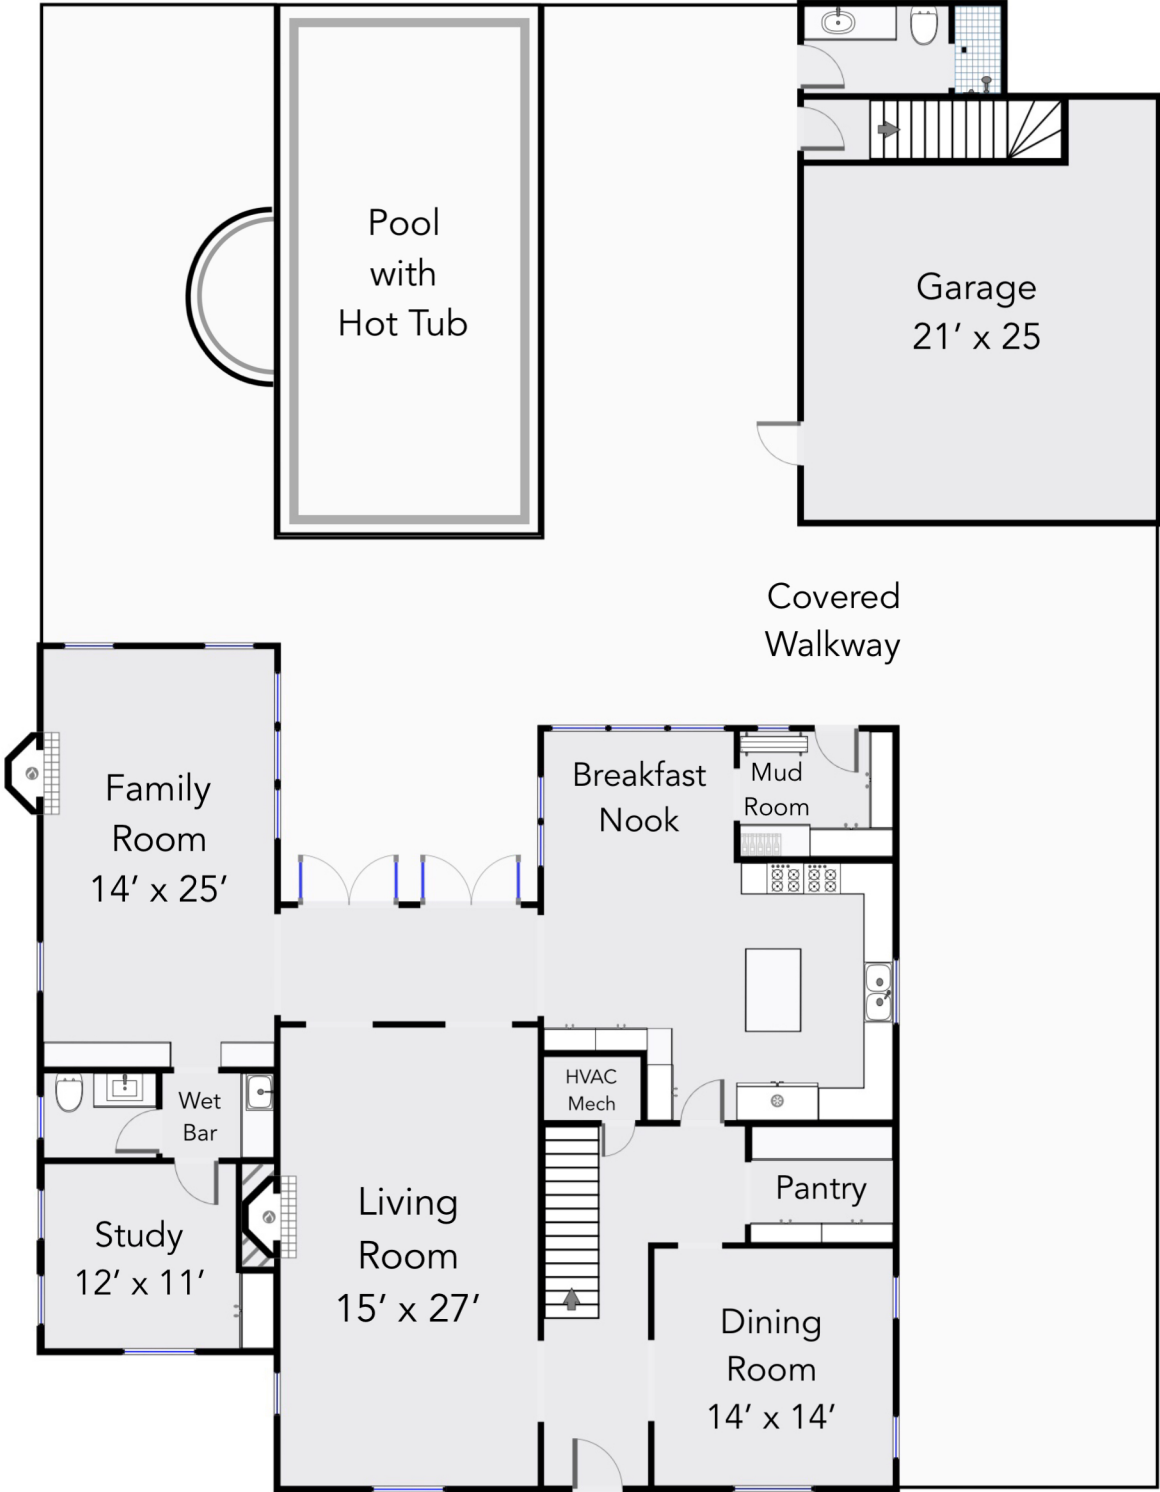

3029 Reba Drive Houston, TX 77019

First Floor

Diane Kingshill ■ Ashton Martini

KINGSHILL MARTINI GROUP

COMPASS

3029 Reba Drive Houston, TX 77019

Second Floor

Diane Kingshill ■ Ashton Martini