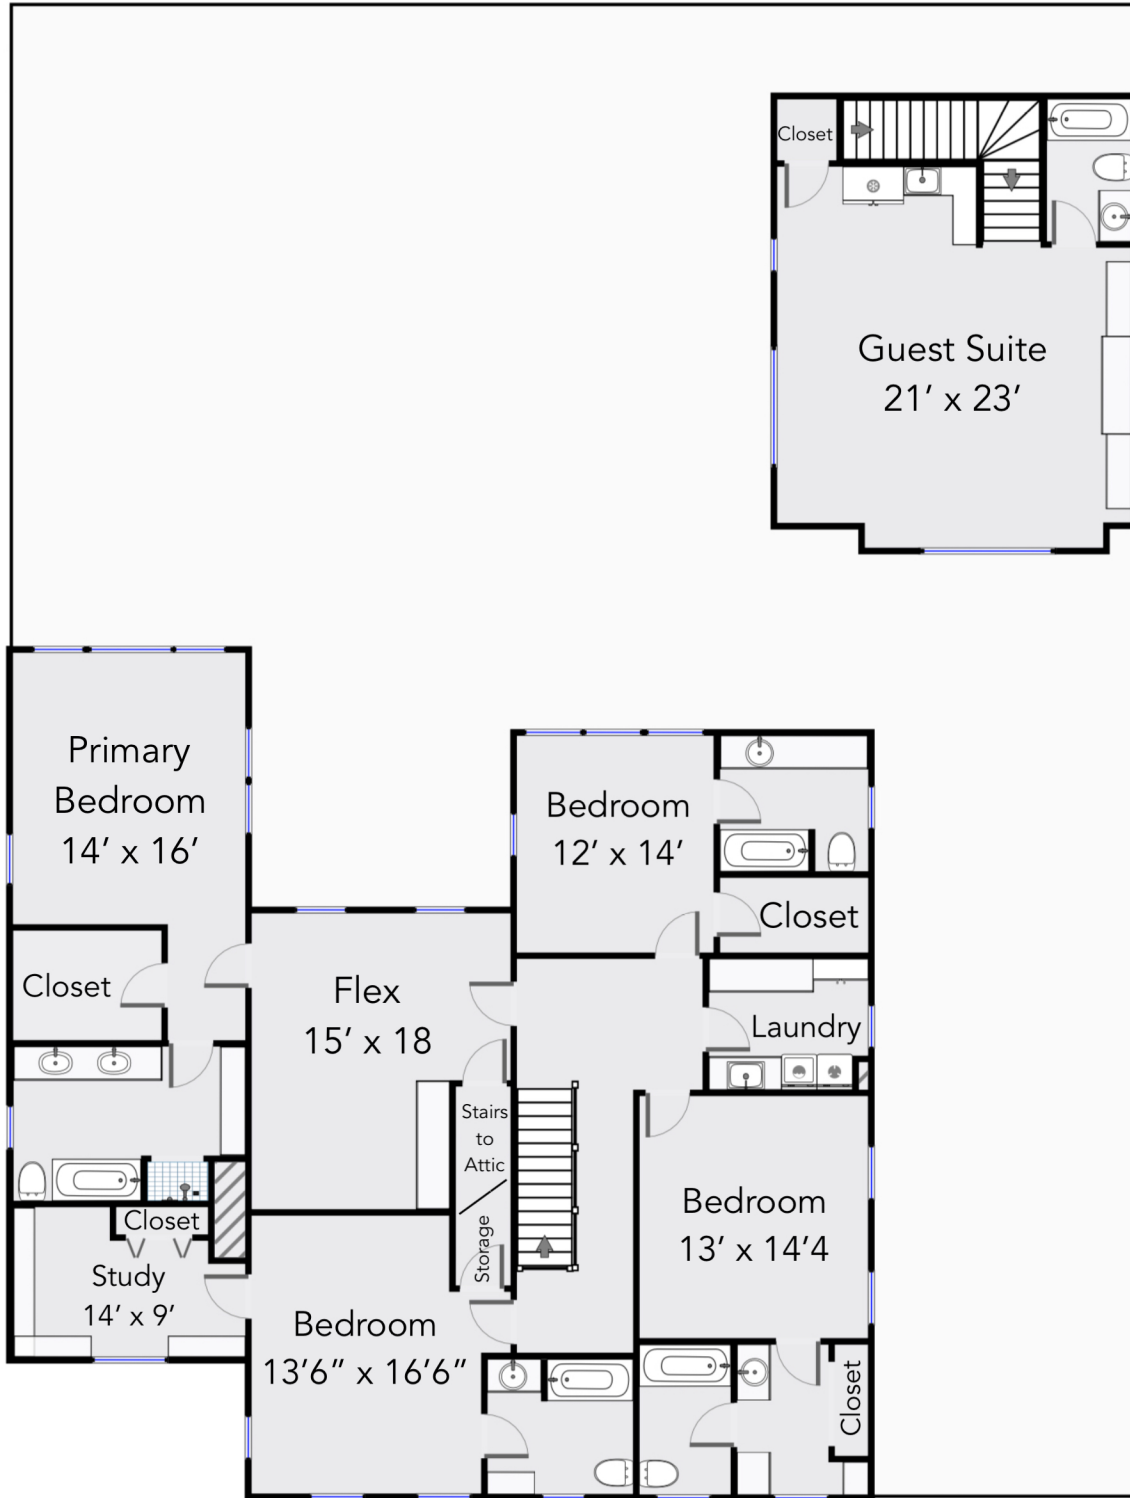

3029 Reba Drive Houston, TX 77019

First Floor

Diane Kingshill ■ Ashton Martini

KINGSHILL MARTINI GROUP

COMPASS

3029 Reba Drive Houston, TX 77019

Second Floor

Diane Kingshill ■ Ashton Martini