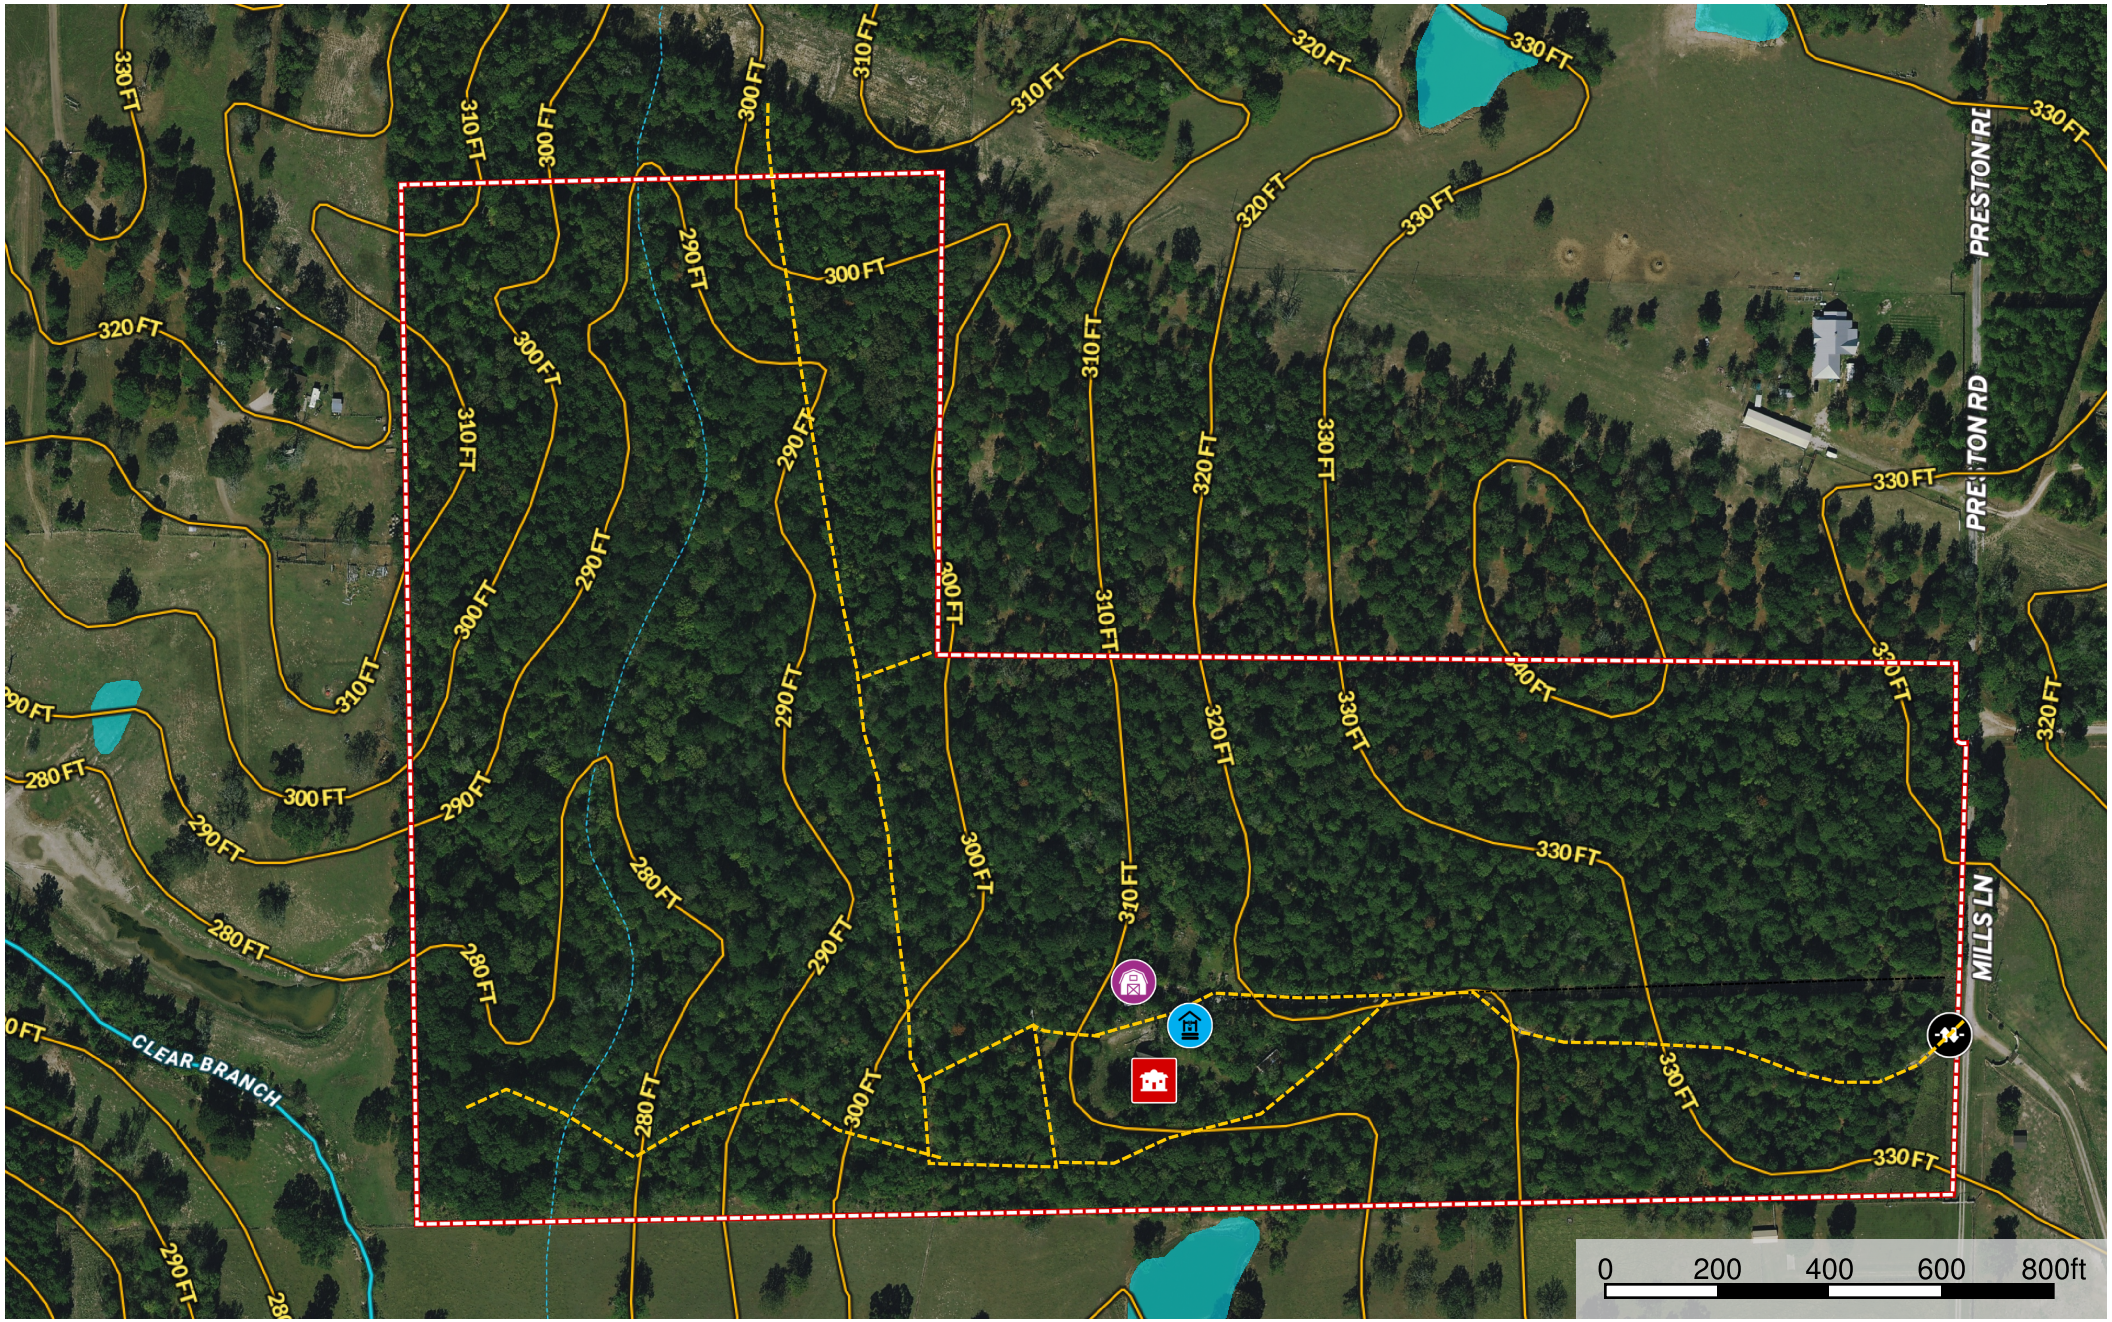

# 14 Mills Lane Richards Tx 60Acres

Texas, AC +/-

-  Well
-  Main House
-  Barn
-  Gate
-  Boundary
-  Transmission Line
-  Road / Trail
-  Stream, Intermittent
-  River/Creek
-  Water Body