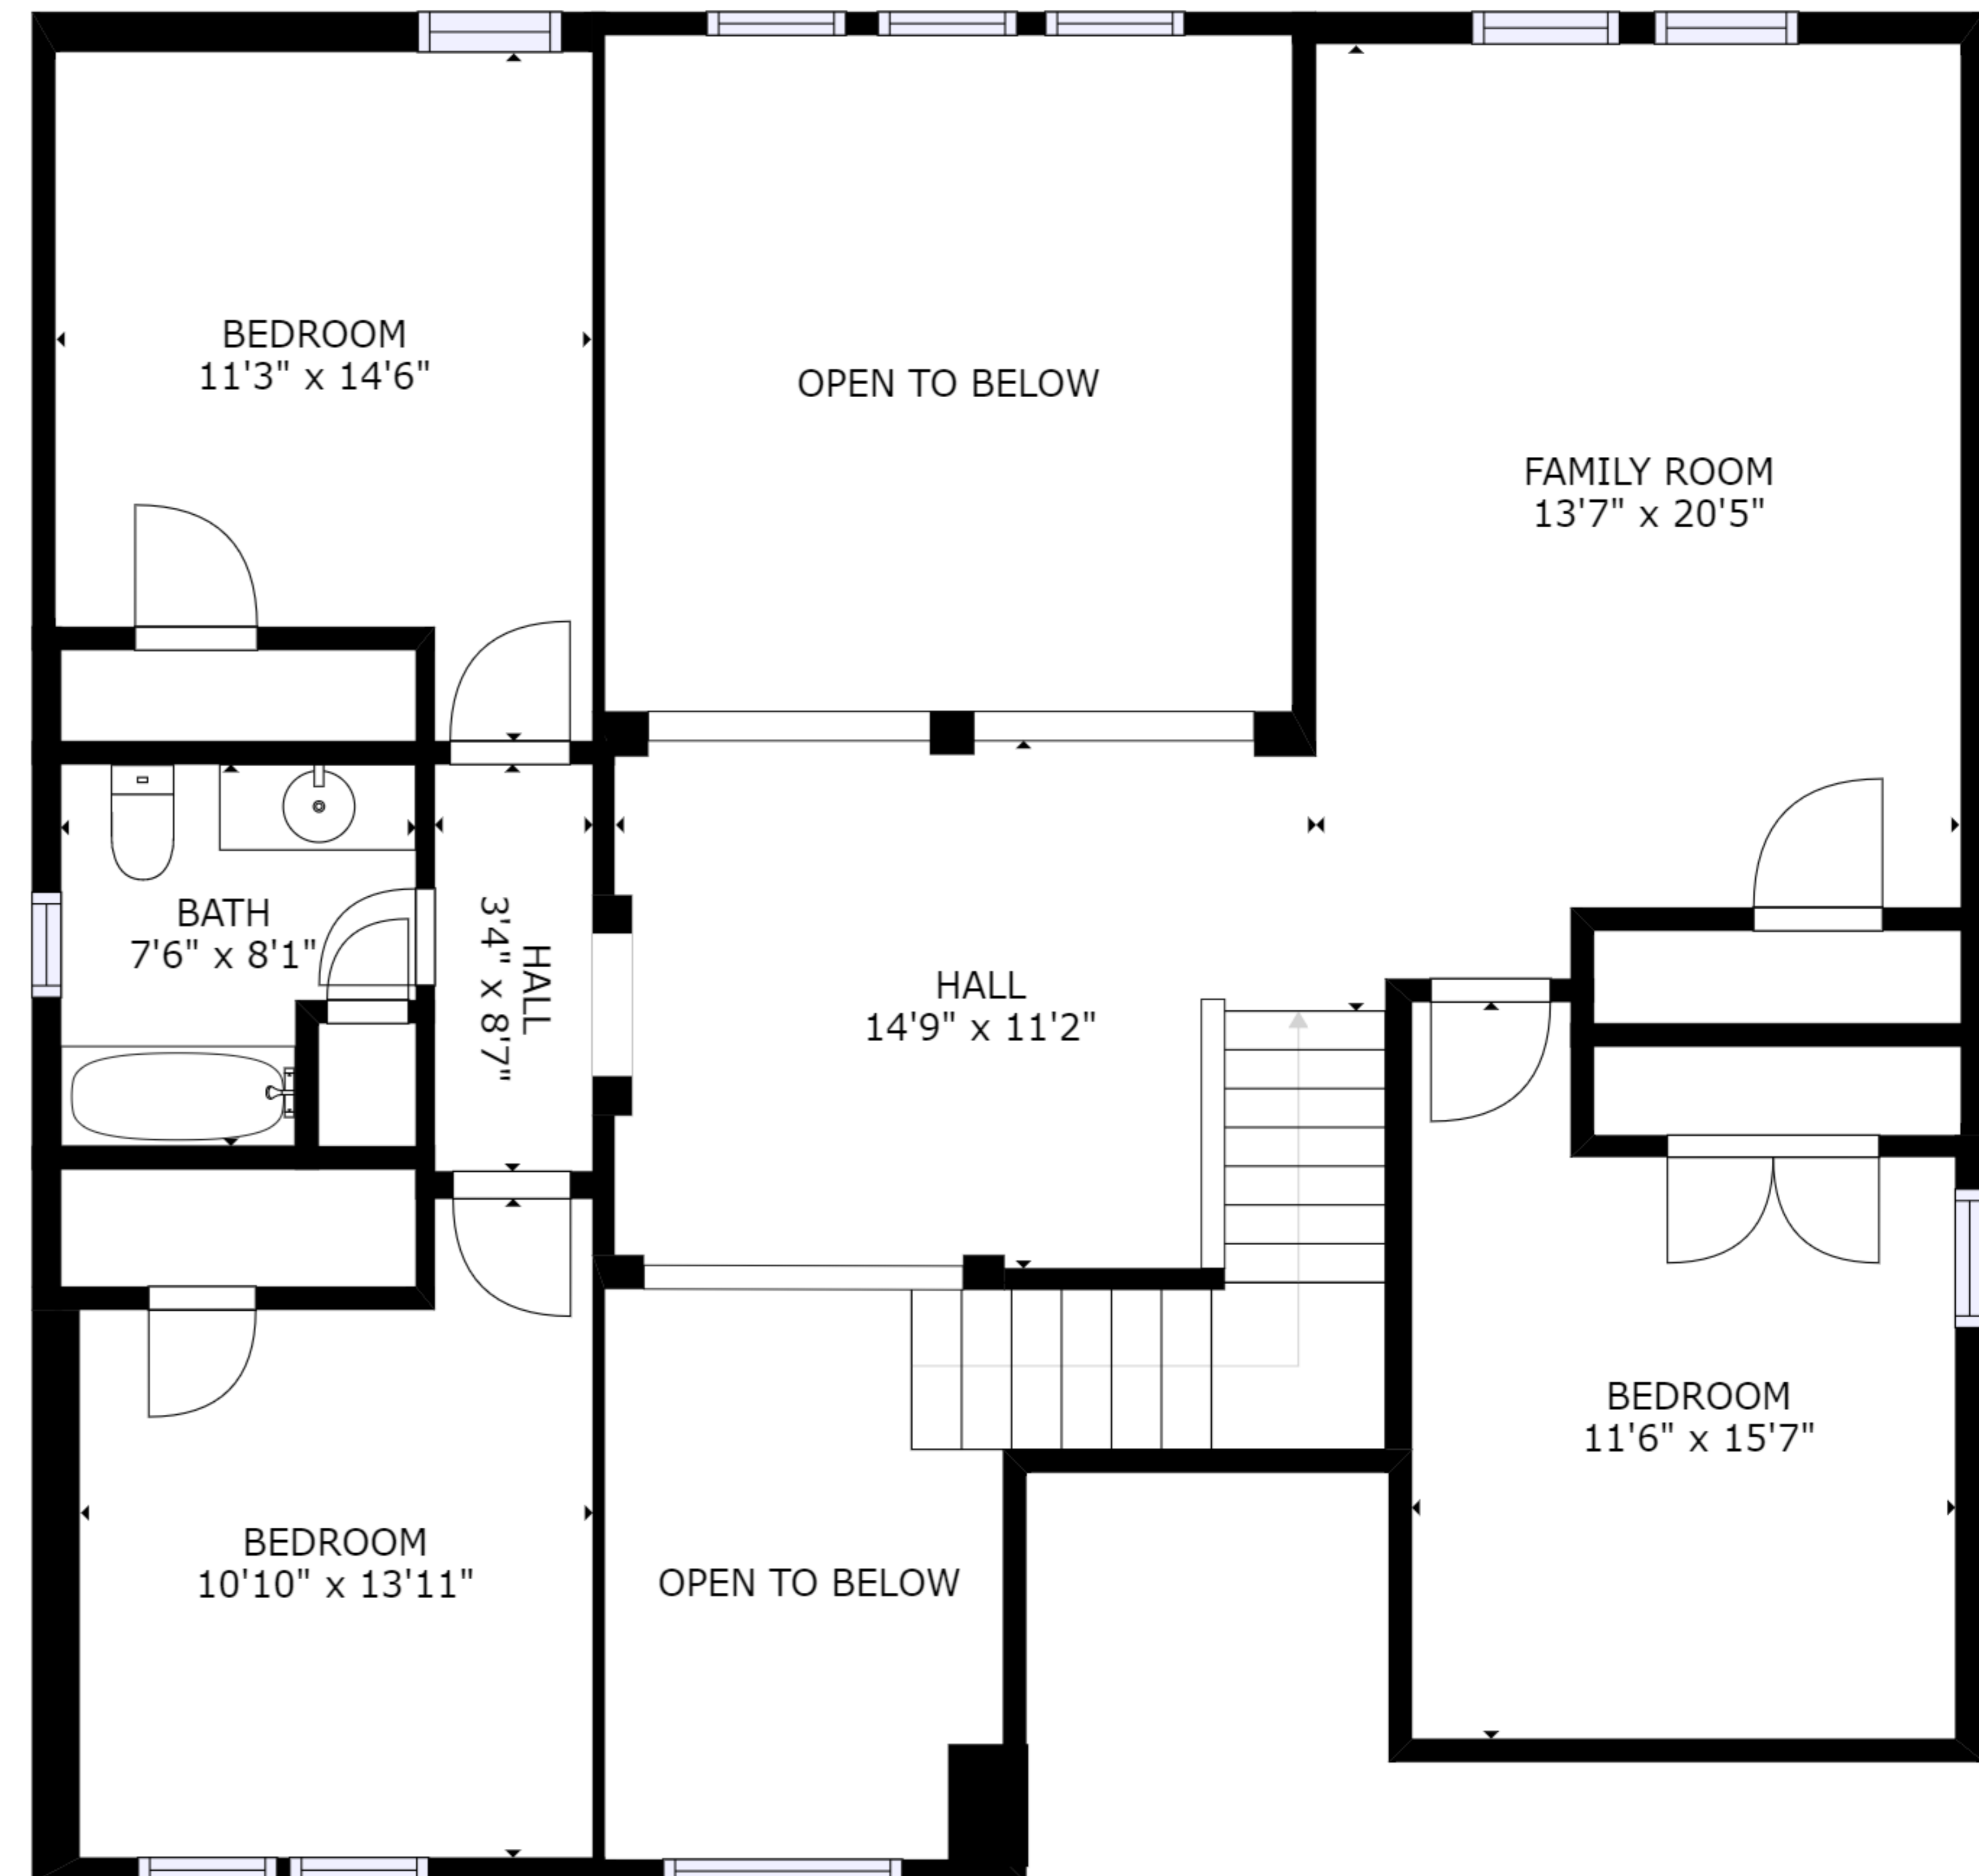

FLOOR 1

FLOOR 2

GROSS INTERNAL AREA
 FLOOR 1: 1470 sq. ft, FLOOR 2: 1127 sq. ft
 TOTAL: 2597 sq. ft
 SIZES AND DIMENSIONS ARE APPROXIMATE, ACTUAL MAY VARY.