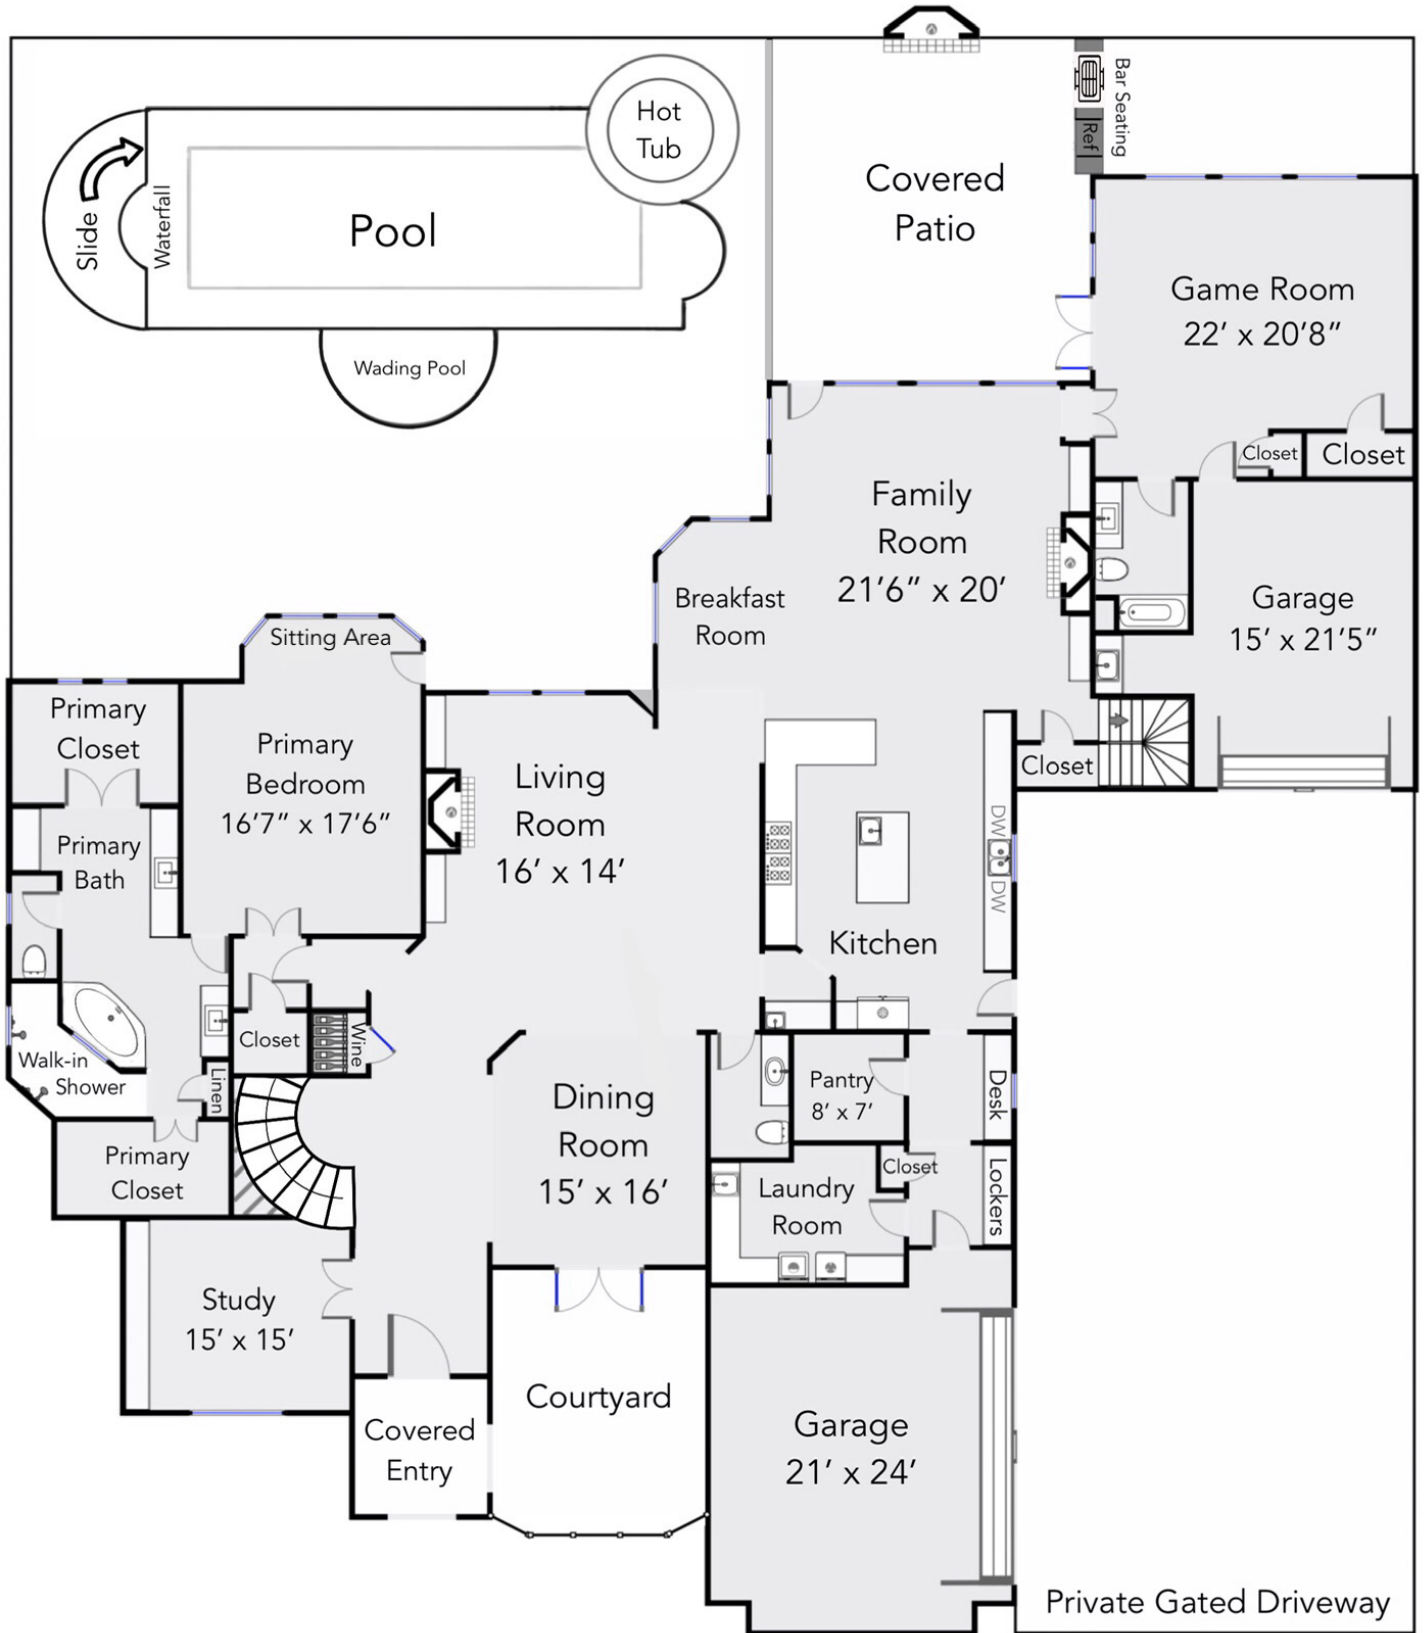

1101 Tall Pines Drive Friendswood, TX 77546

Ground Floor

Diane Kingshill ■ Ashton Martini

KINGSHILL MARTINI GROUP

COMPASS

1101 Tall Pines Drive Friendswood, TX 77546

Second Floor

Diane Kingshill ■ Ashton Martini

KINGSHILL MARTINI GROUP

COMPASS

Outdoor Amenities

Diane Kingshill ■ Ashton Martini

KINGSHILL MARTINI GROUP