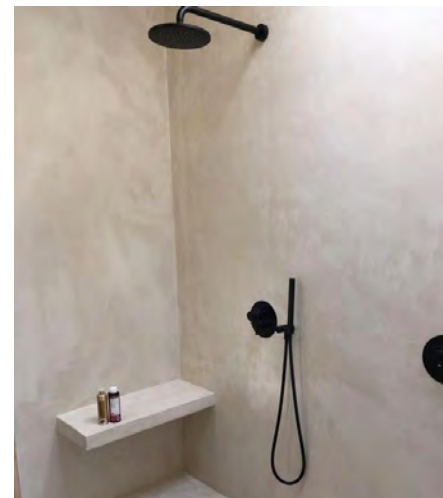

SHOWER FLOOR + SURROUND

VERY LIGHT GRAY VENETIAN PLASTER

93 Warm Gray