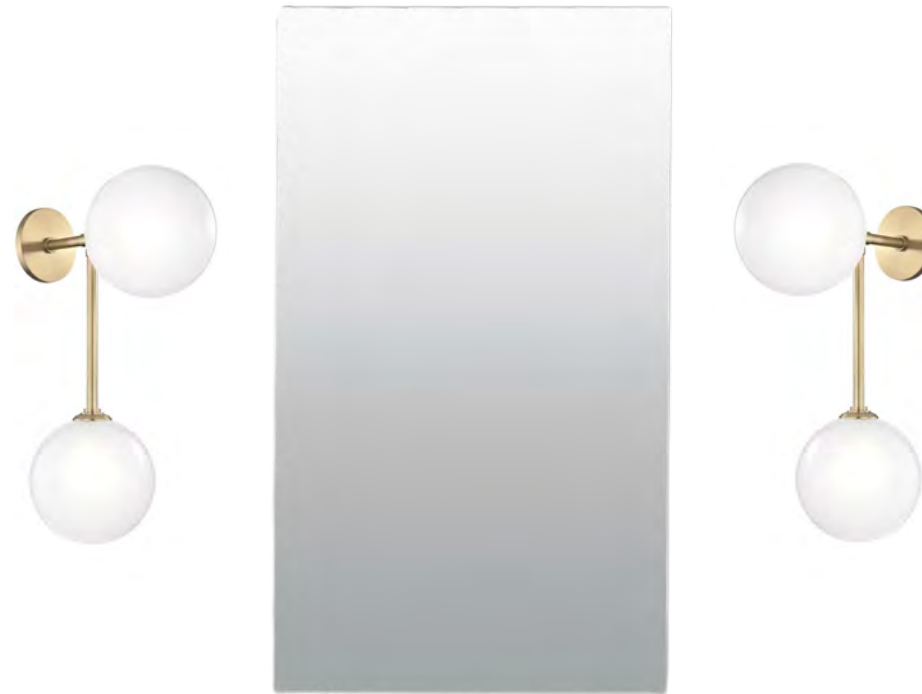

VANITY MIRROR + LIGHTING

CUT GLASS MIRROR + ASHLEIGH SCENCE IN BRASS