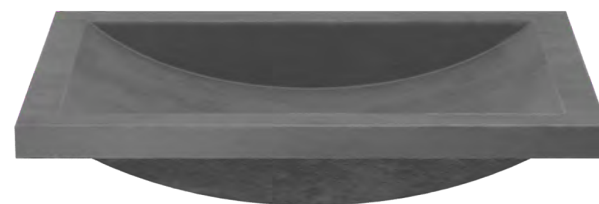

**PLUMBING LINE**

BRIZO ODIN MINI-WIDESPREAD WALL-  
MOUNT FAUCET IN LUXE GOLD

**ACCESSORIES**

BRIZO ODIN LINE IN LUXE GOLD

**SINK**

NATIVE TRAILS NATIVESTONE  
CABRILLO 20-5/8" CONCRETE  
UNDERMOUNT BATHROOM SINK