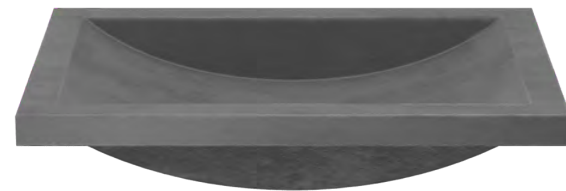

PRIMARY SUITE

93 Warm Gray

OR

SINKS

93 Warm Gray