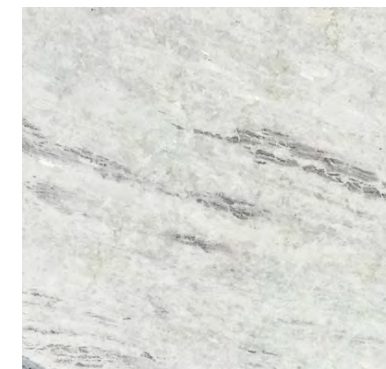

## BACKSPLASH

CONTINUOUS SLAB

OR

4X4 ZELLIGE TILE IN SNOW  
MAIPEI GROUT IN WHITE

00 White