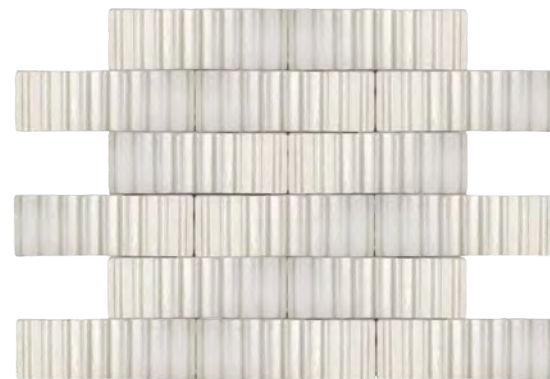

MEDIA ROOM BAR BACKSPLASH + CAB INLAY