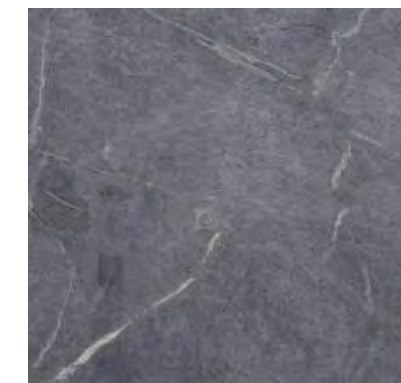

BAR SINK COUNTERTOP

SARATOGA BLACK SOAPSTONE