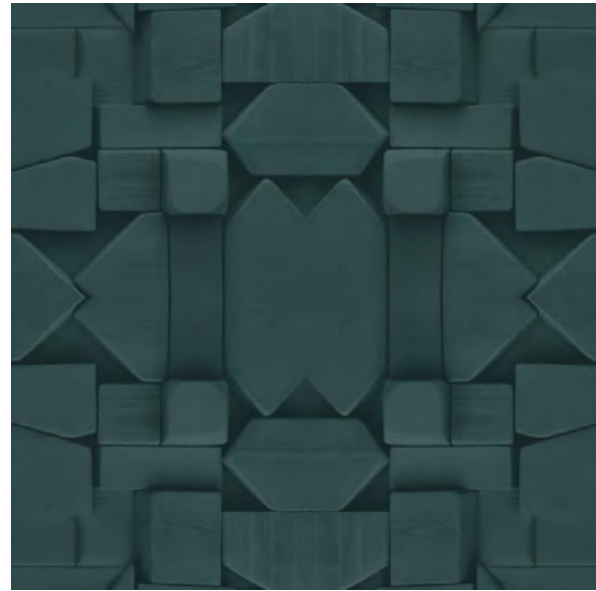

**FREESTANDING TUB**

NATIVE TRAILS 72" FREESTANDING CONCRETE TUB

**TOILET**

TOTO AQUIA 0.8/1.0 GPF DUAL FLUSH ONE PIECE ELONGATED CHAIR HEIGHT TOILET

**POWDER BATHROOM**

**WALLPAPER**

BERLIN WALLPAPER IN TEAL