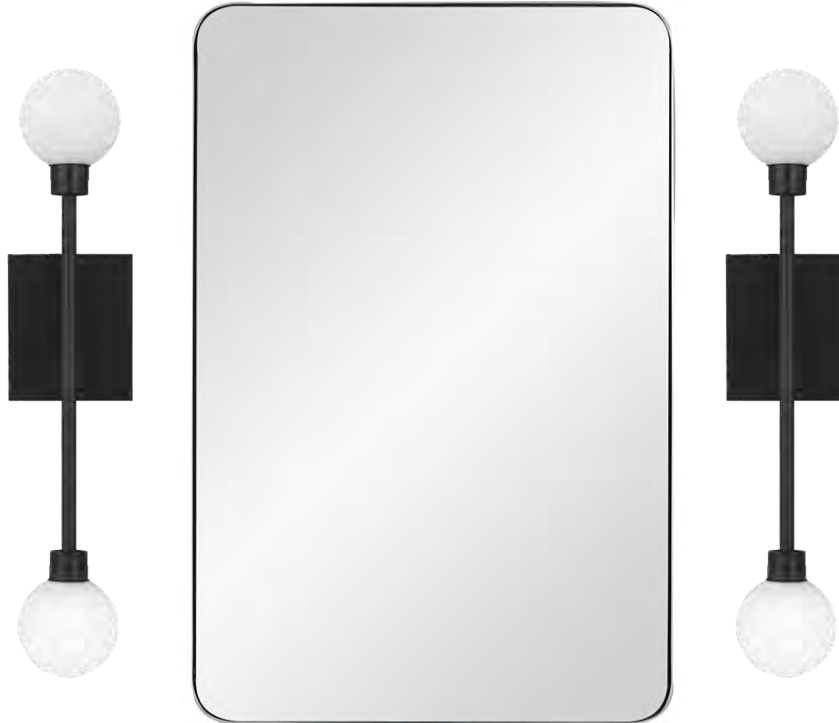

VANITY MIRROR + LIGHTING

SILVER 24" X 36" WALL MIRROR + MARA SCNCE