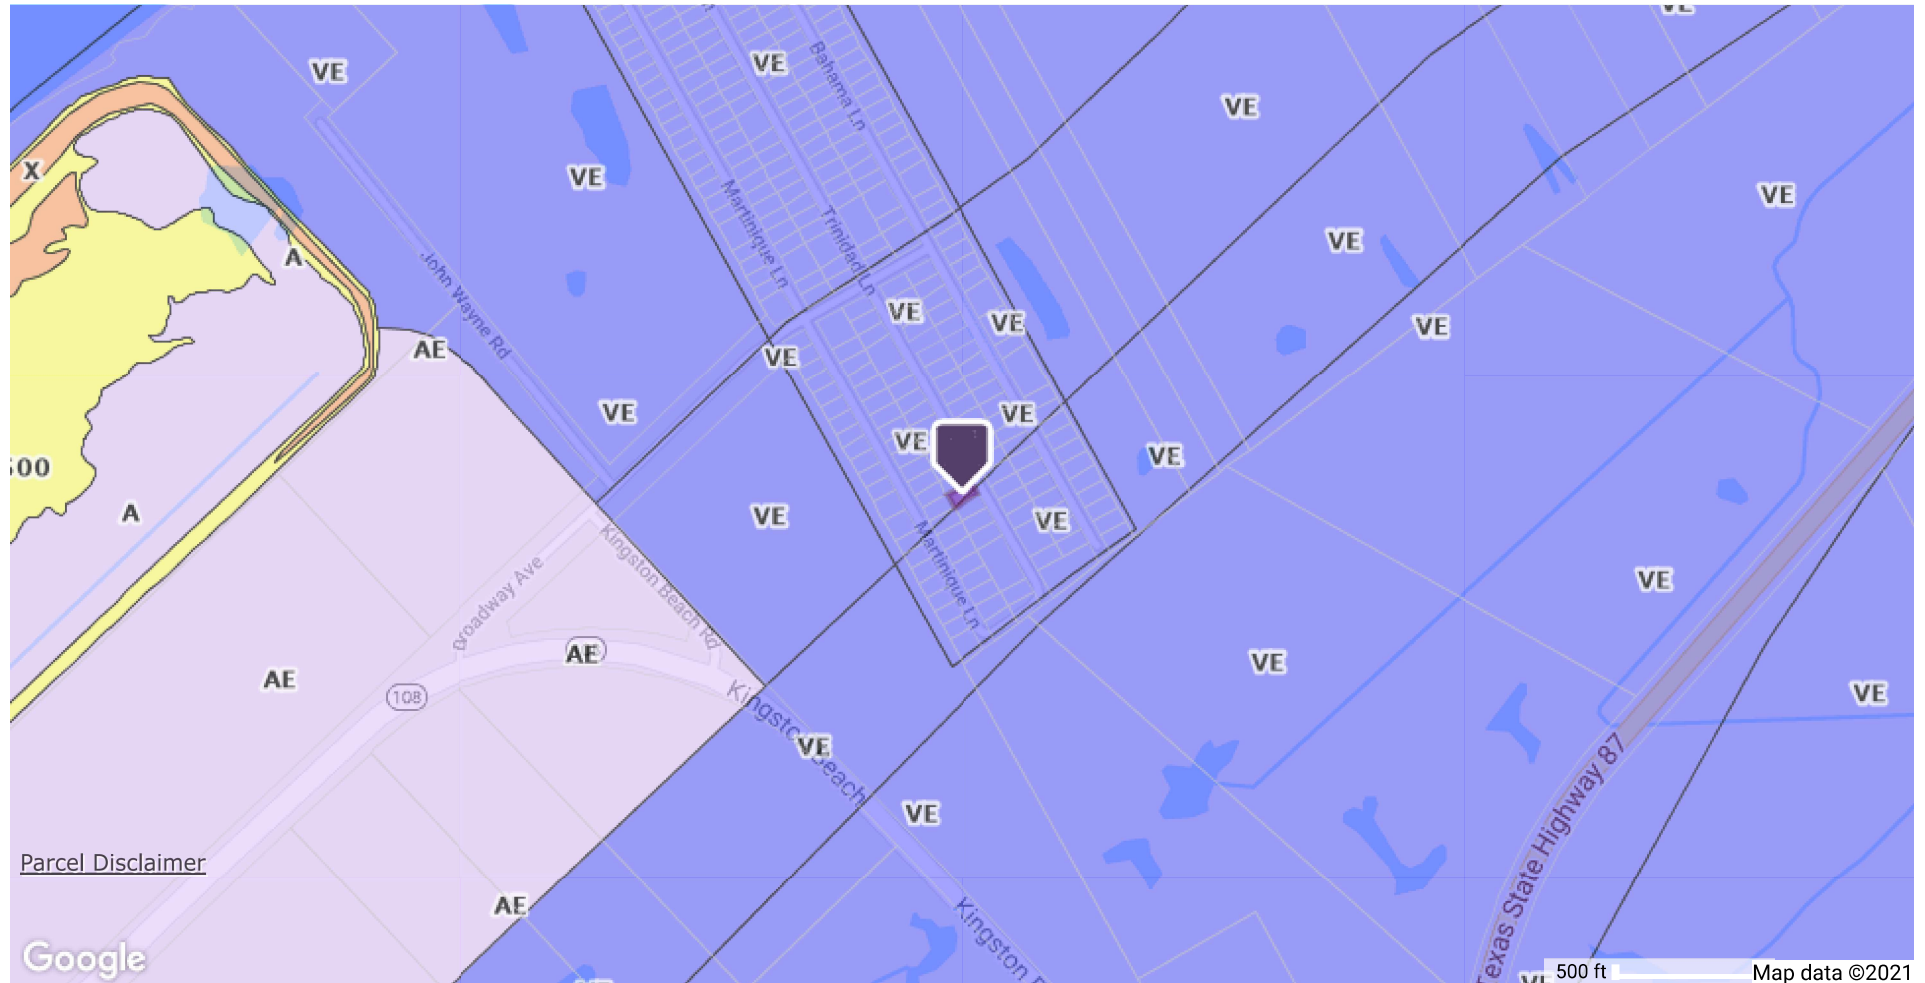

## Flood Map

Flood Zone Code:	<b>VE</b>	Special Flood Hazard Area (SFHA):	<b>In</b>
Flood Zone Date:	<b>08/15/2019</b>	Within 250 Feet of Multiple Flood Zone:	<b>No</b>
Flood Zone Panel:	<b>48167C0315G</b>	Flood Community Name:	<b>GALVESTON COUNTY</b>
Flood Code Description:	<b>Zone Ve-An Area Inundated By 100-Year Flooding With Velocity Hazard (Wave Action); Bfes Have Been Determined.</b>		

-  Coastal 100-Year Floodway
-  Coastal 100-year Floodplain
-  100-year Floodway
-  100-year Floodplain
-  Undetermined
-  500-year Floodplain incl. levee protected area
-  Out of Special Flood Hazard Area