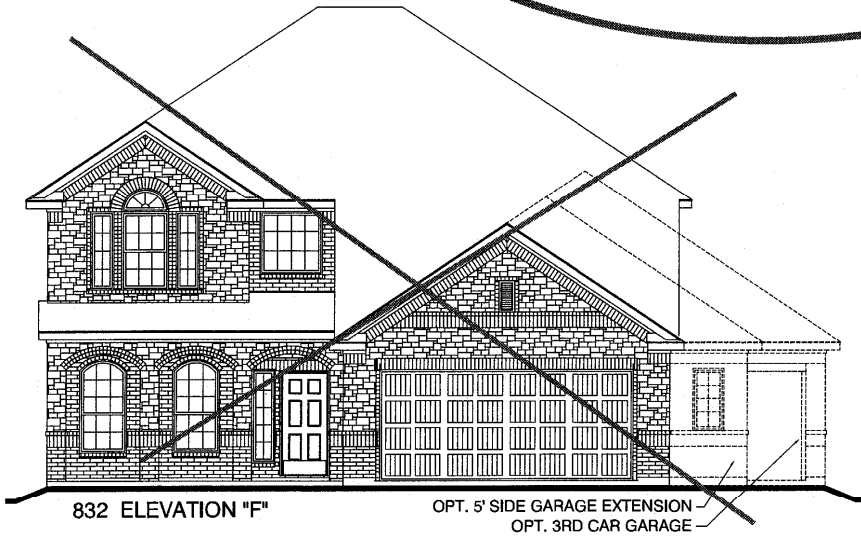

The Wheeler - Plan 832 2453 Sq Ft

KJD

KJD

NOTE: OPT. 5' SIDE GARAGE EXTENSION ONLY
AVAILABLE FOR 55' WIDE OR LARGER LOT.
OPT. 3RD CAR GARAGE ONLY
AVAILABLE FOR 60' WIDE OR LARGER LOT.