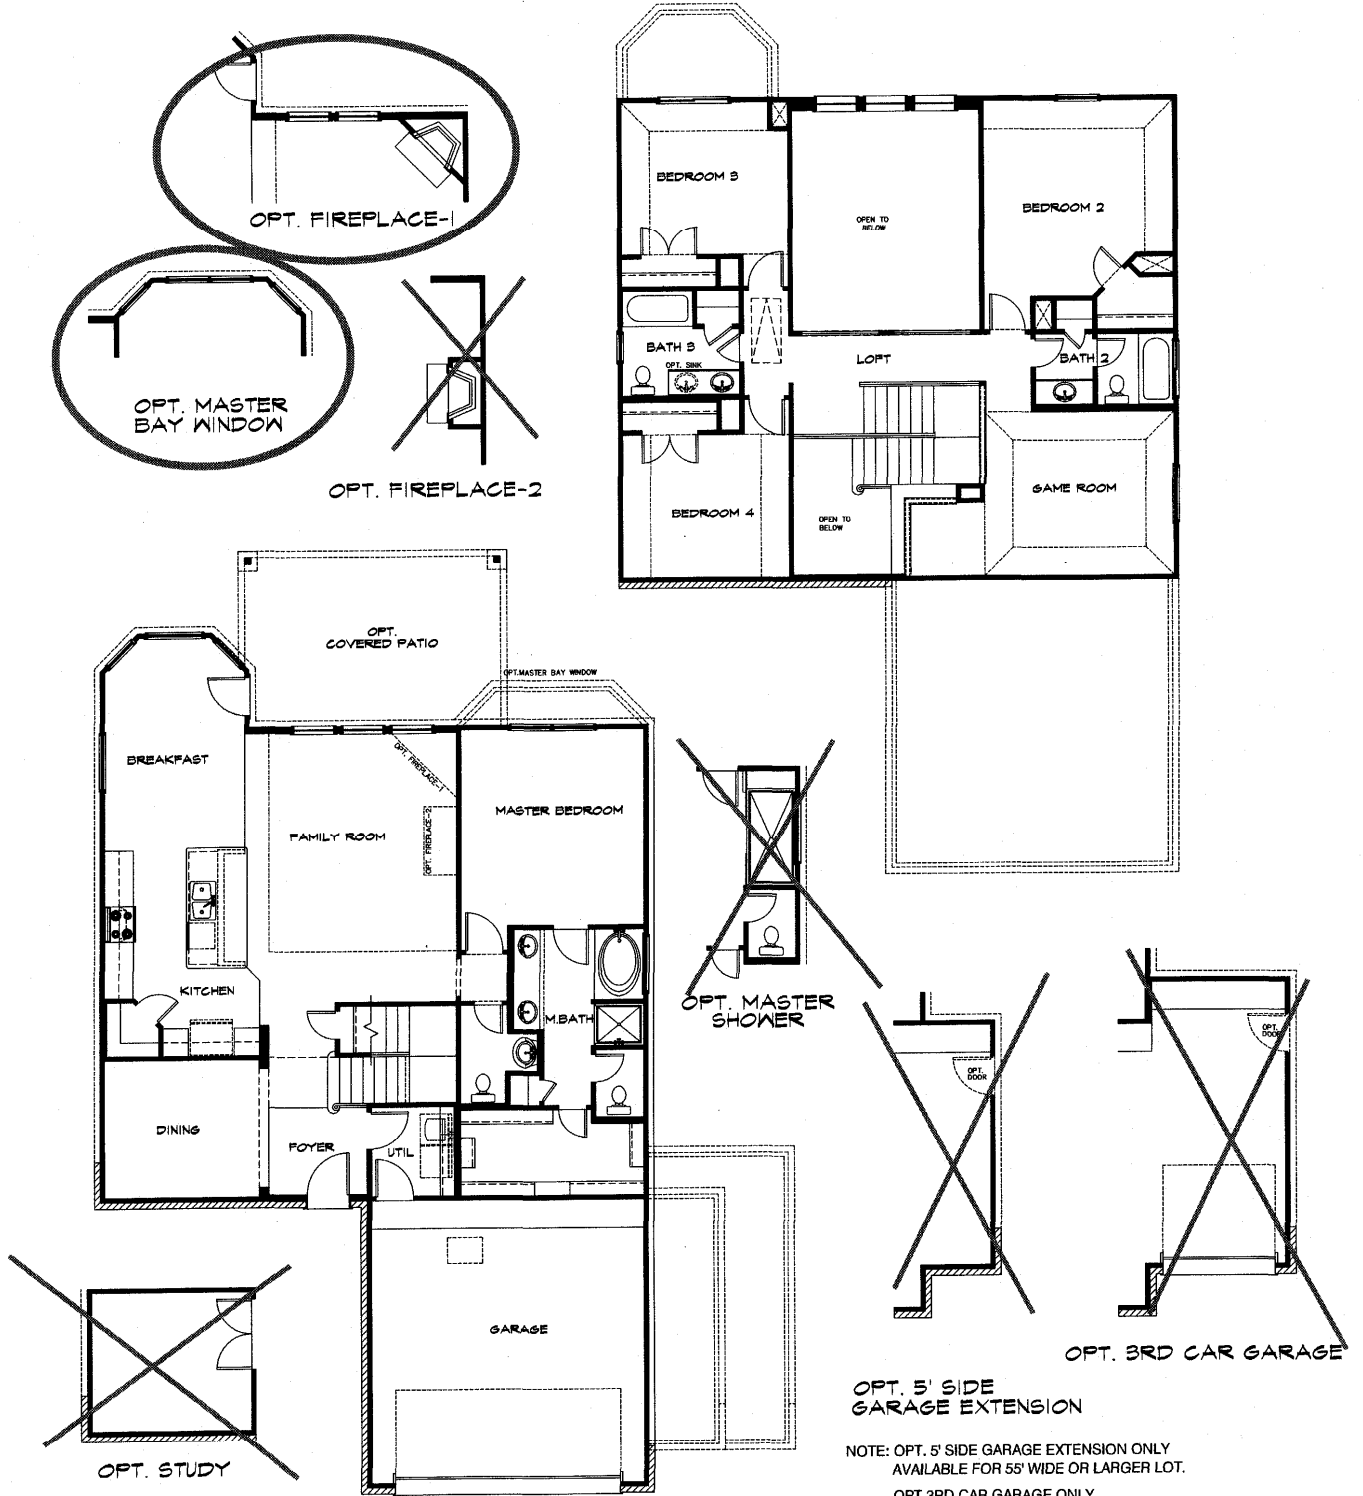

The Wheeler - Plan 832 2453 Sq Ft

KJD

KJD

NOTE: OPT. 5' SIDE GARAGE EXTENSION ONLY
AVAILABLE FOR 55' WIDE OR LARGER LOT.
OPT. 3RD CAR GARAGE ONLY
AVAILABLE FOR 60' WIDE OR LARGER LOT.