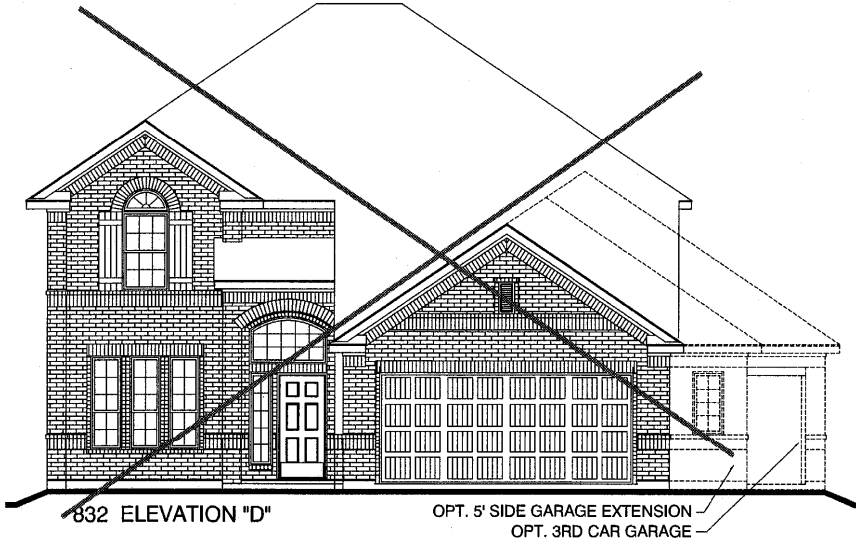

The Wheeler - Plan 832 2453 Sq Ft

KJD

KJD

NOTE: OPT. 5' SIDE GARAGE EXTENSION ONLY
AVAILABLE FOR 55' WIDE OR LARGER LOT.
OPT. 3RD CAR GARAGE ONLY
AVAILABLE FOR 60' WIDE OR LARGER LOT.