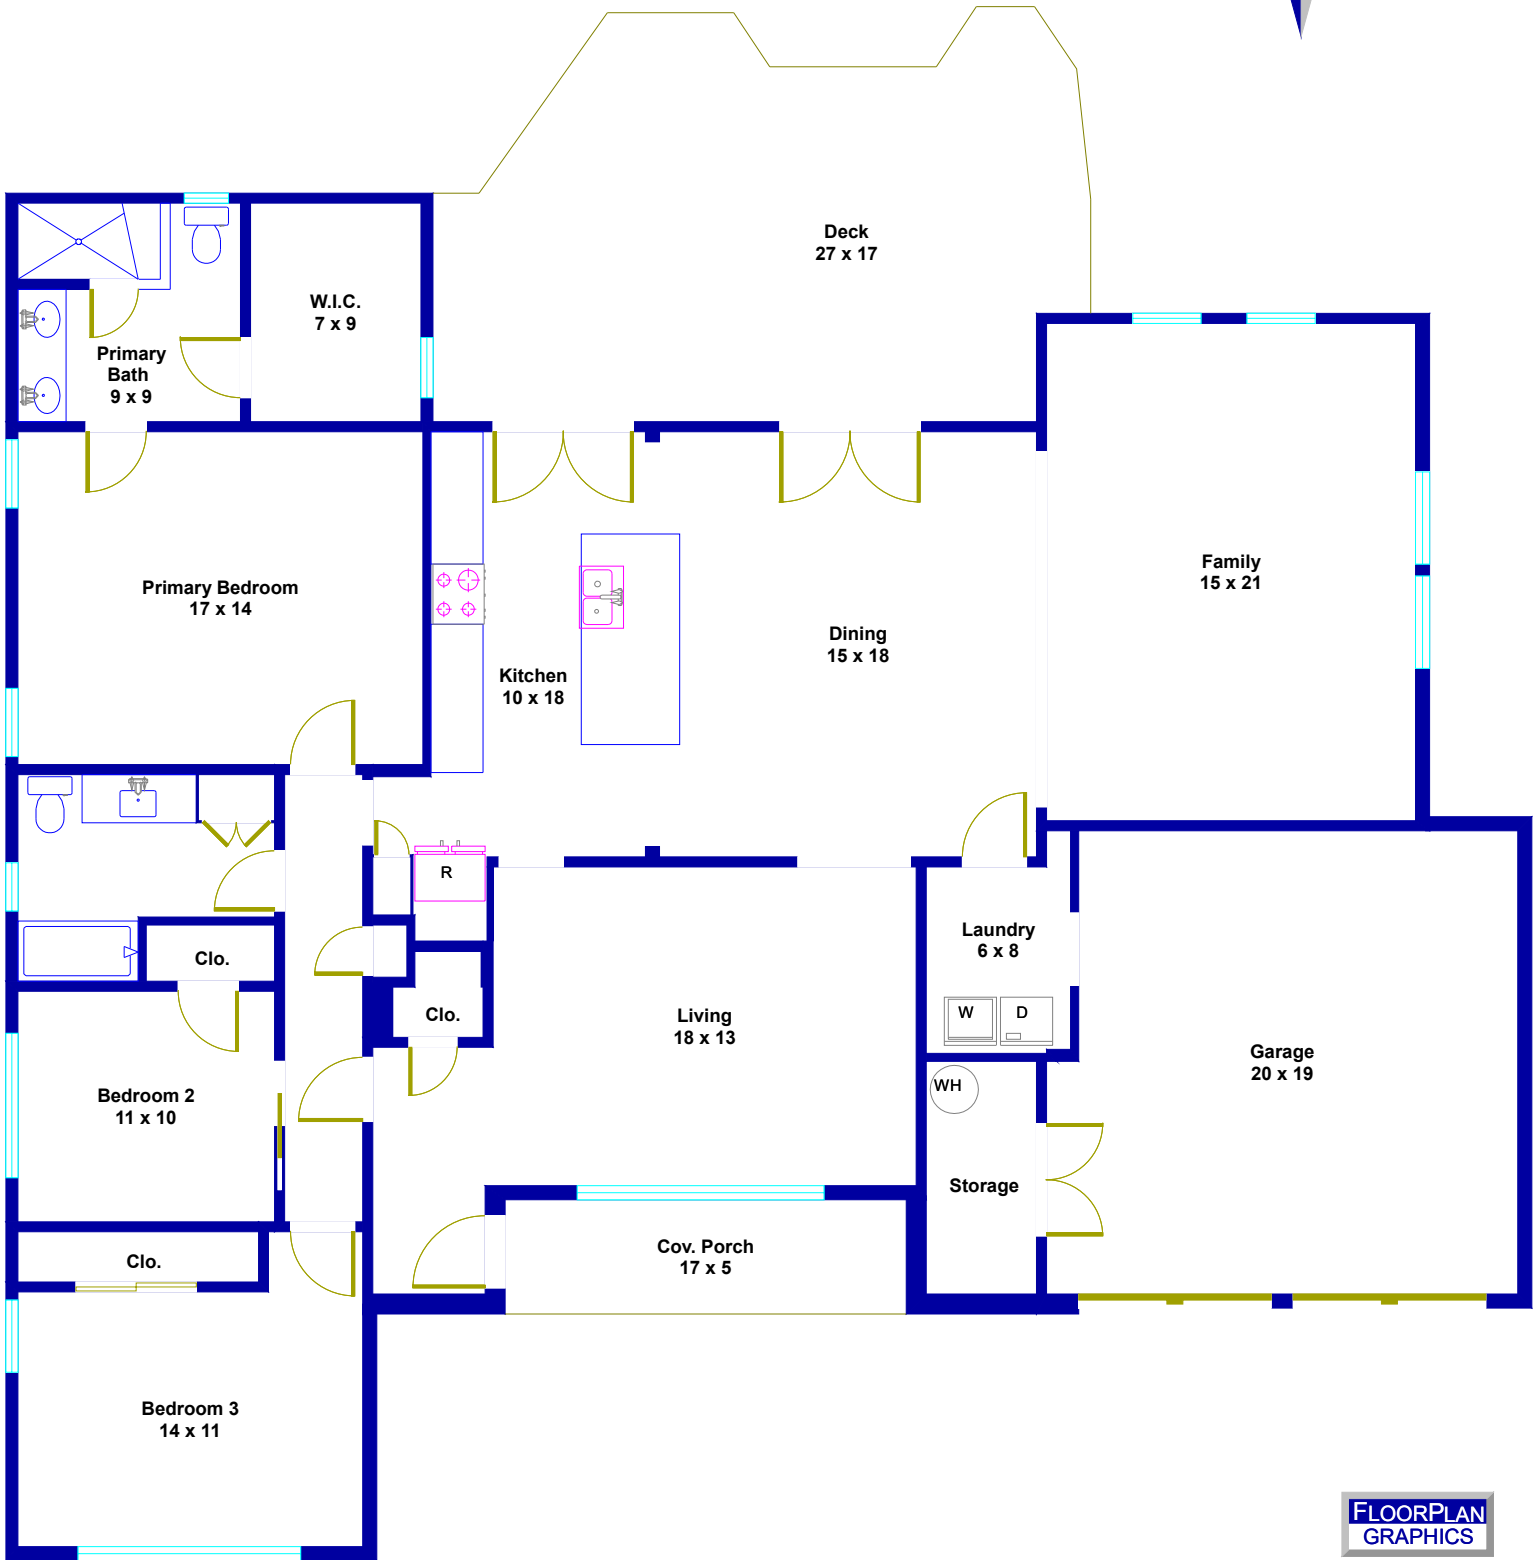

# 4923 Maple Street Bellaire, Texas

FLOORPLAN  
GRAPHICS

© Floor Plan Graphics LLC 2021. This floor plan is an artistic rendering only. All dimensions are approximate. Floor Plan Graphics LLC makes no representation or warranty as to this rendering's accuracy and no measurements or dimensions should be relied upon without independent verification. This floor plan and its respective square footage material remains the property of Floor Plan Graphics LLC.