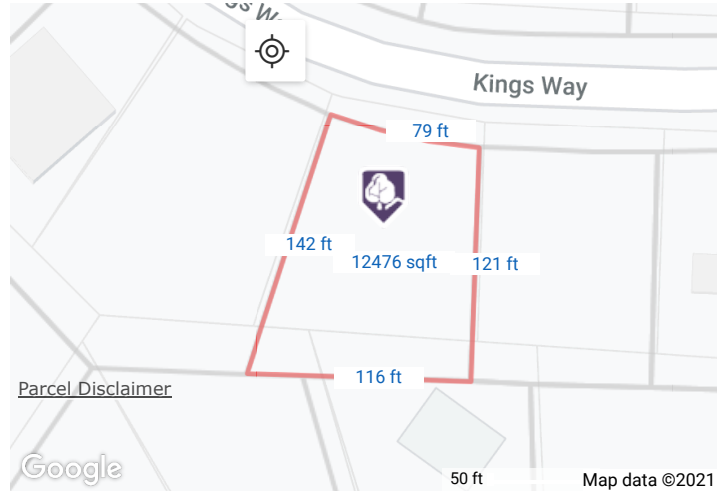

My Listings (1)

Show My Sold Listings (365 Days) ☐

Search: -- MLS # --

[Click here to run this as a Full Search](#)

Previous Next · 1 of 1 · Checked 0 · All · None

Display 360 Property Vie ☐ at ☐ per page ☐

☐ 78 Kings Way, Coldspring, Texas 77331 San Jacinto County

Parcel Map

Map data ©2021 Imagery ©2021, Houston-Galveston Area Council, Maxar Technologies