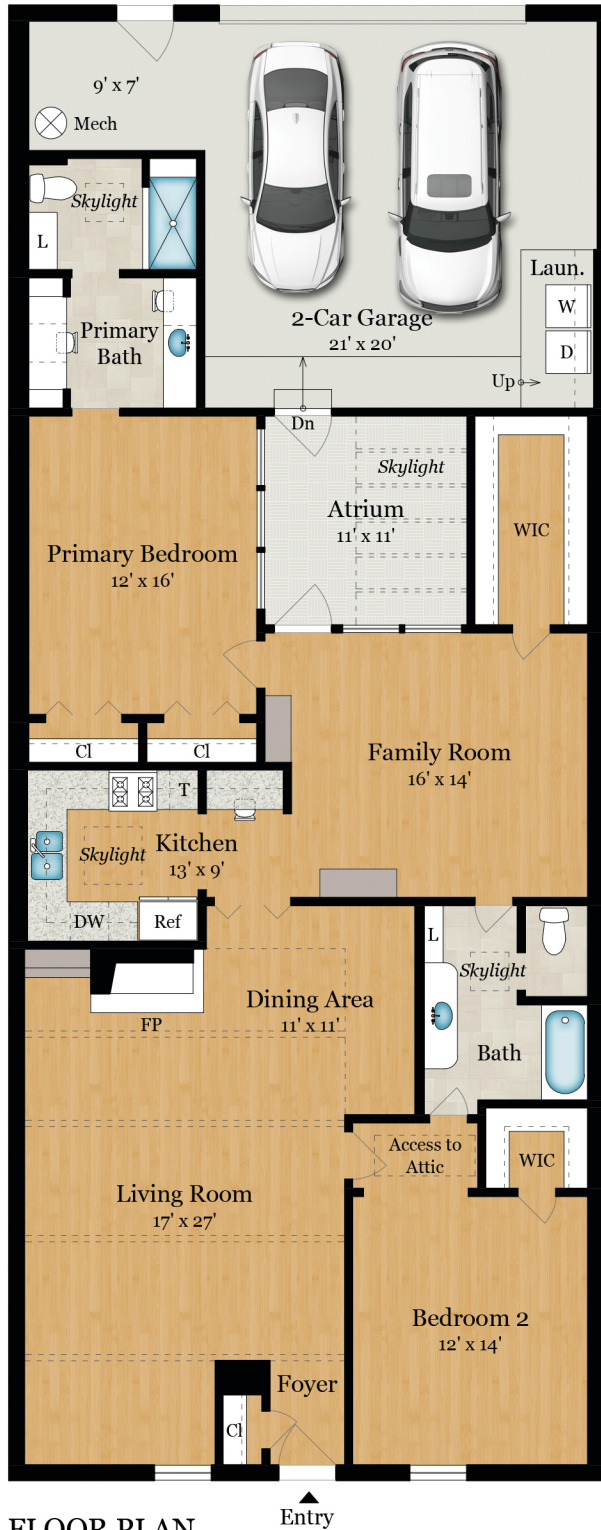

4039 BREAKWOOD DRIVE

HOUSTON, TX 77025

FLOOR PLAN