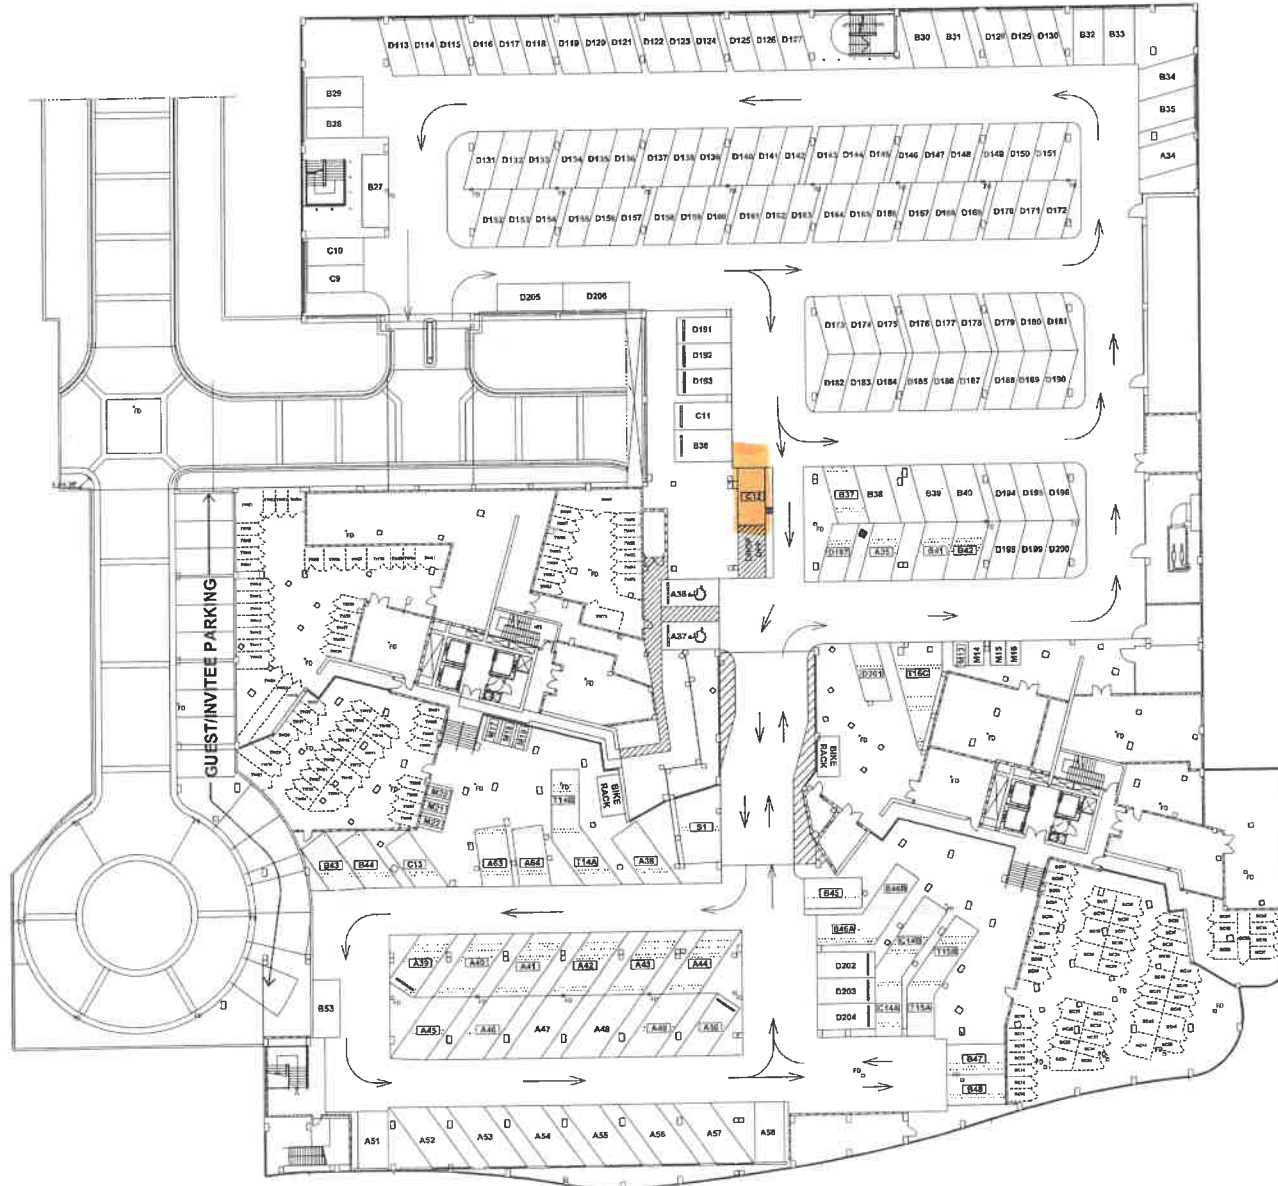

PALISADE PALMS

LEGAL PLAN - GARAGE LEVEL B

LEGEND

- GENERAL COMMON ELEMENT SPACES (GCE)
- UNASSIGNED - STANDARD SINGLE SPACES = 122 SPACES
- LIMITED COMMON ELEMENT SPACES (LCE)
- SINGLE SPACES = 28 SPACES
- DOUBLE TANDEM SPACES = 4 SPACES
-
- TOTAL PARKING SPACES = 154 SPACES
- SPACE DESIGNATION:
 M - MOTORCYCLE SPACE
 T - TANDEM SPACE
 A, B, C, D & S1 - DENOTE DIFFERENT SIZE SPACES
- M13-9622 LIMITED COMMON MOTORCYCLE ELEMENT SPACES PARKING (LCE) = 7 SPACES

ALL PARKING SPACES AND AREAS OTHER THAN THOSE DESIGNATED LCE ARE GCE.

12/07/2015

STORAGE SPACES

TW1 THRU TW76
 BC1 THRU BC58

ALL STORAGE SPACES ARE LIMITED COMMON ELEMENT (LCE) SPACES