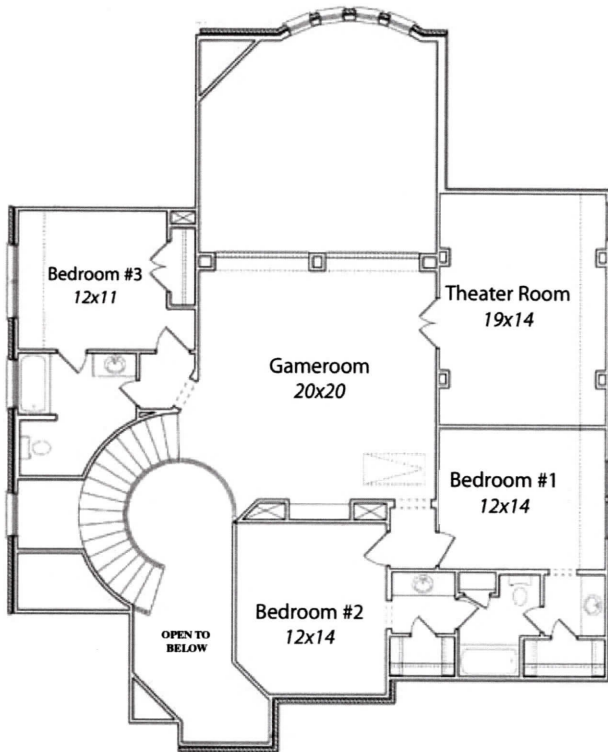

PRINCETON 3919 sq. ft.

Elevation A

Elevation B

Elevation C

Floorplans and sq. footage are approximate and actual floorplans may vary, and may change without notice.

(281) 213-4063