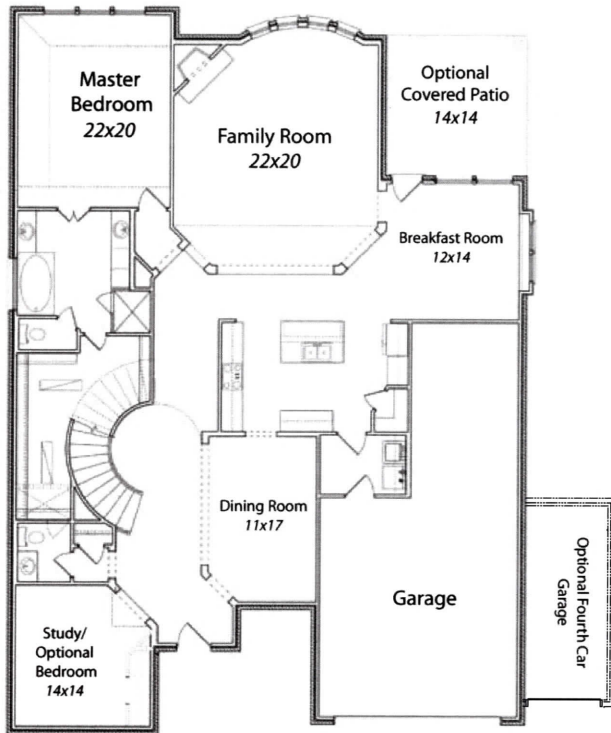

PRINCETON 3919 sq. ft.

Elevation A

Elevation B

Elevation C

Floorplans and sq. footage are approximate and actual floorplans may vary, and may change without notice.

(281) 213-4063