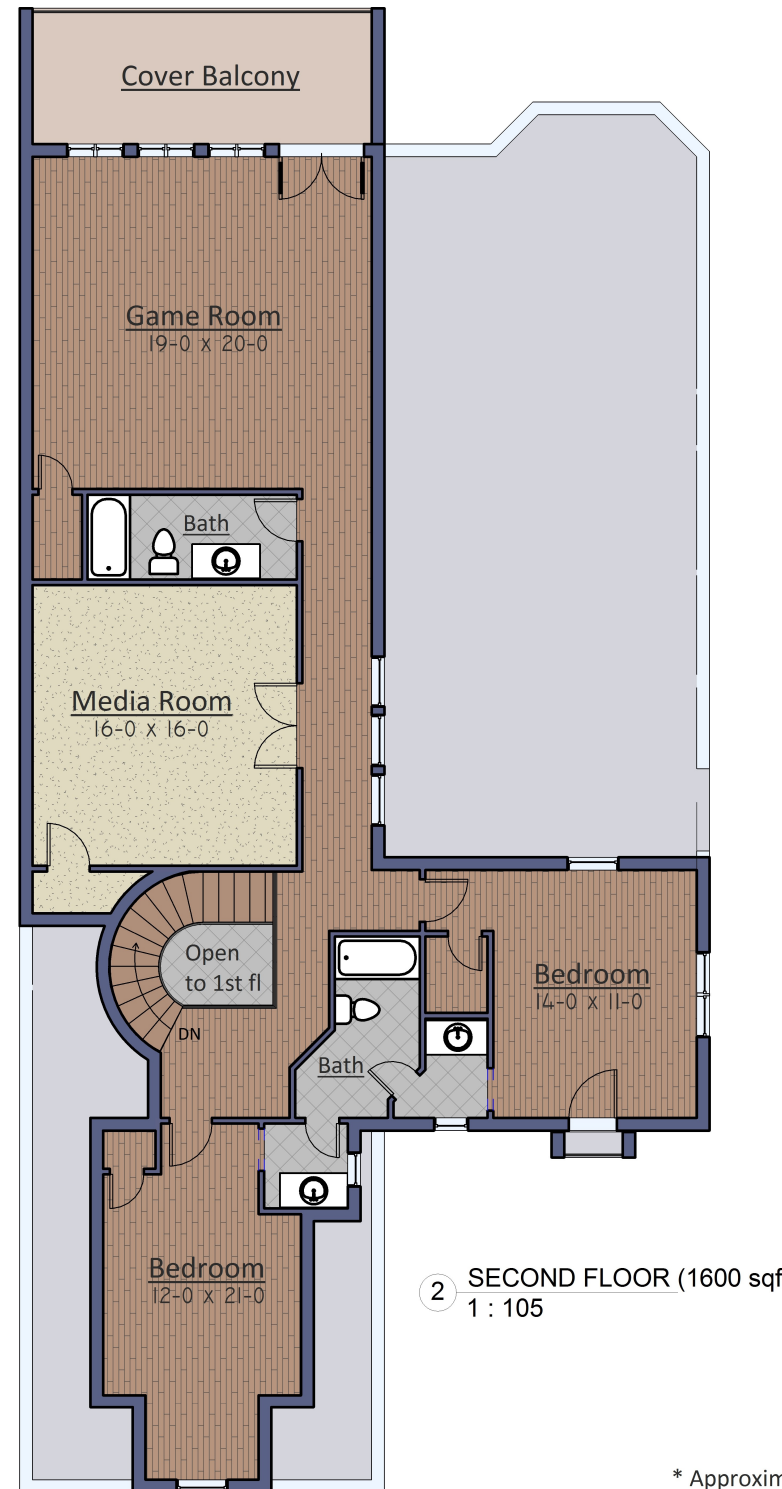

Knights Crossing

Total Square Footage: 3800*

* Approximate
Drawn by: Brian Segel briansegel.com