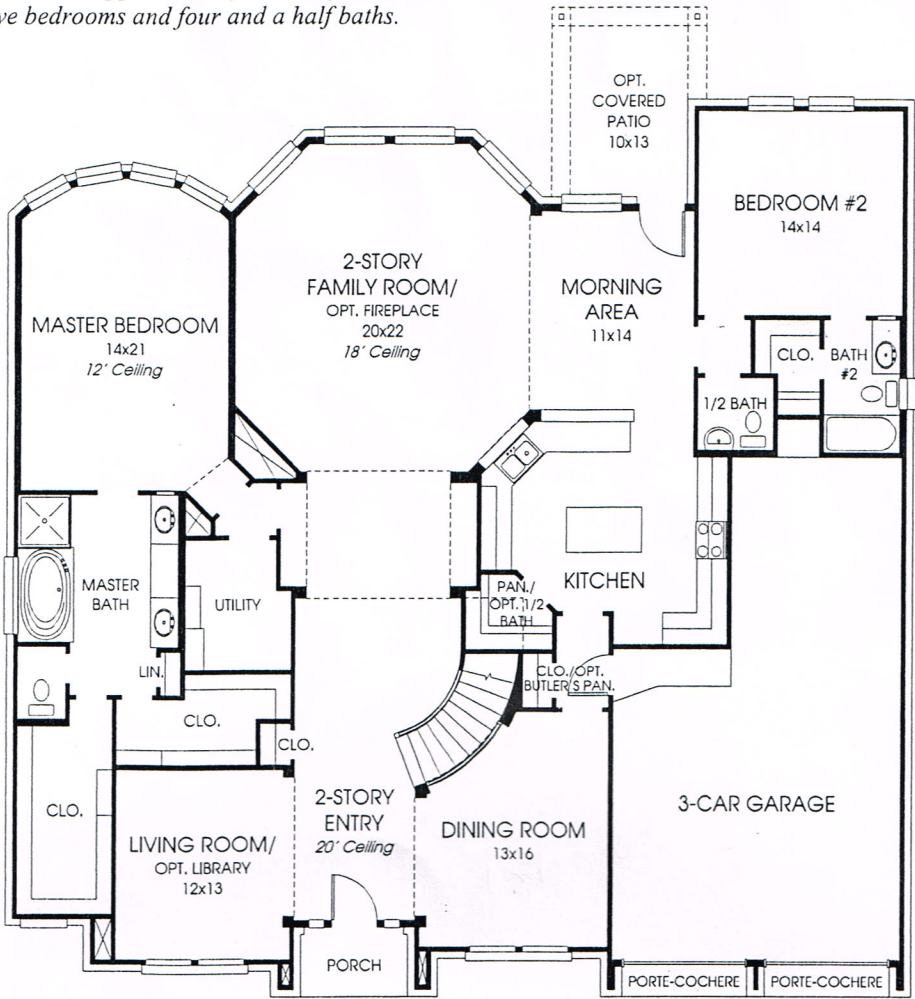

DESIGNS

Design 4199W

This home contains approximately 4,199 square feet and includes five bedrooms and four and a half baths.

are available at an additional cost.

Not included: inside keyed deadbolt locks, refrigerators, furnishings, drapery, plants, decorator items and all other personal property being used in model homes. Builder reserves the right to make changes in the plans and specifications, and to substitute material of similar quality. Room dimensions indicate approximate inside area measurements.

08/09/2011 - Perry Homes
(70' & 80' CL)

PERRY HOMES

Some of the elevations shown may not be available in all communities.