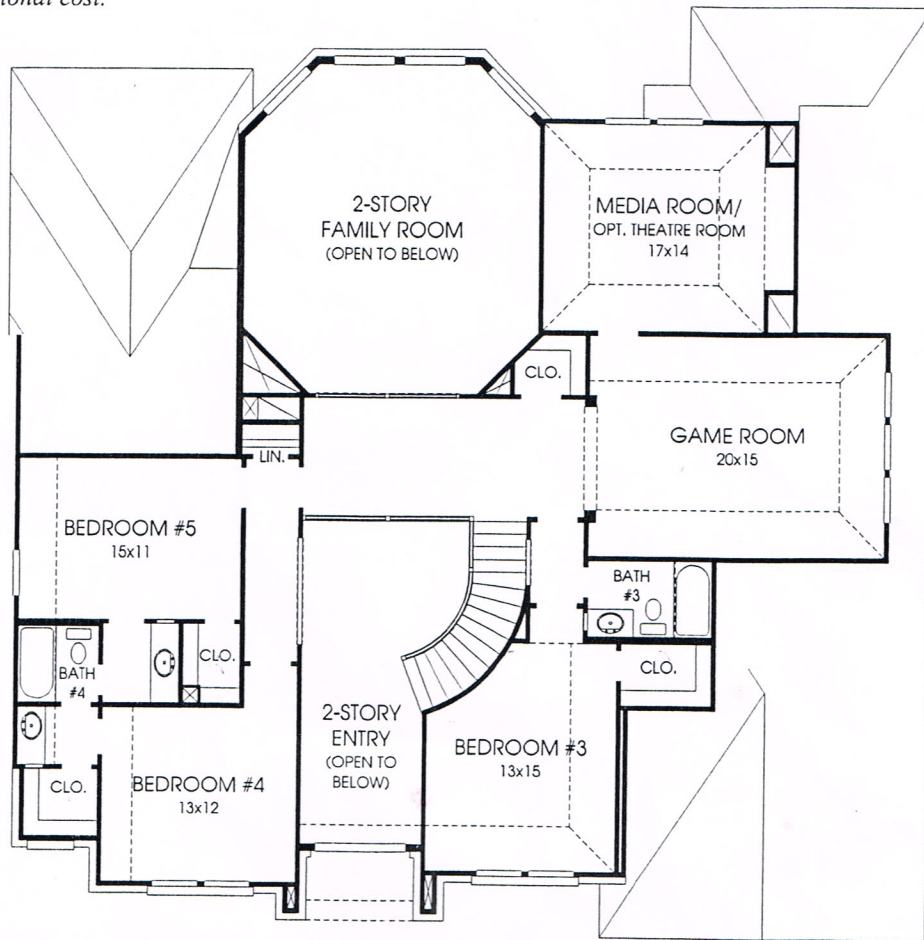

DESIGNS

Design 4199W

This home contains approximately 4,199 square feet and includes five bedrooms and four and a half baths.

are available at an additional cost.

Not included: inside keyed deadbolt locks, refrigerators, furnishings, drapery, plants, decorator items and all other personal property being used in model homes. Builder reserves the right to make changes in the plans and specifications, and to substitute material of similar quality. Room dimensions indicate approximate inside area measurements.

08/09/2011 - Perry Homes
(70' & 80' CL)

PERRY HOMES

Some of the elevations shown may not be available in all communities.