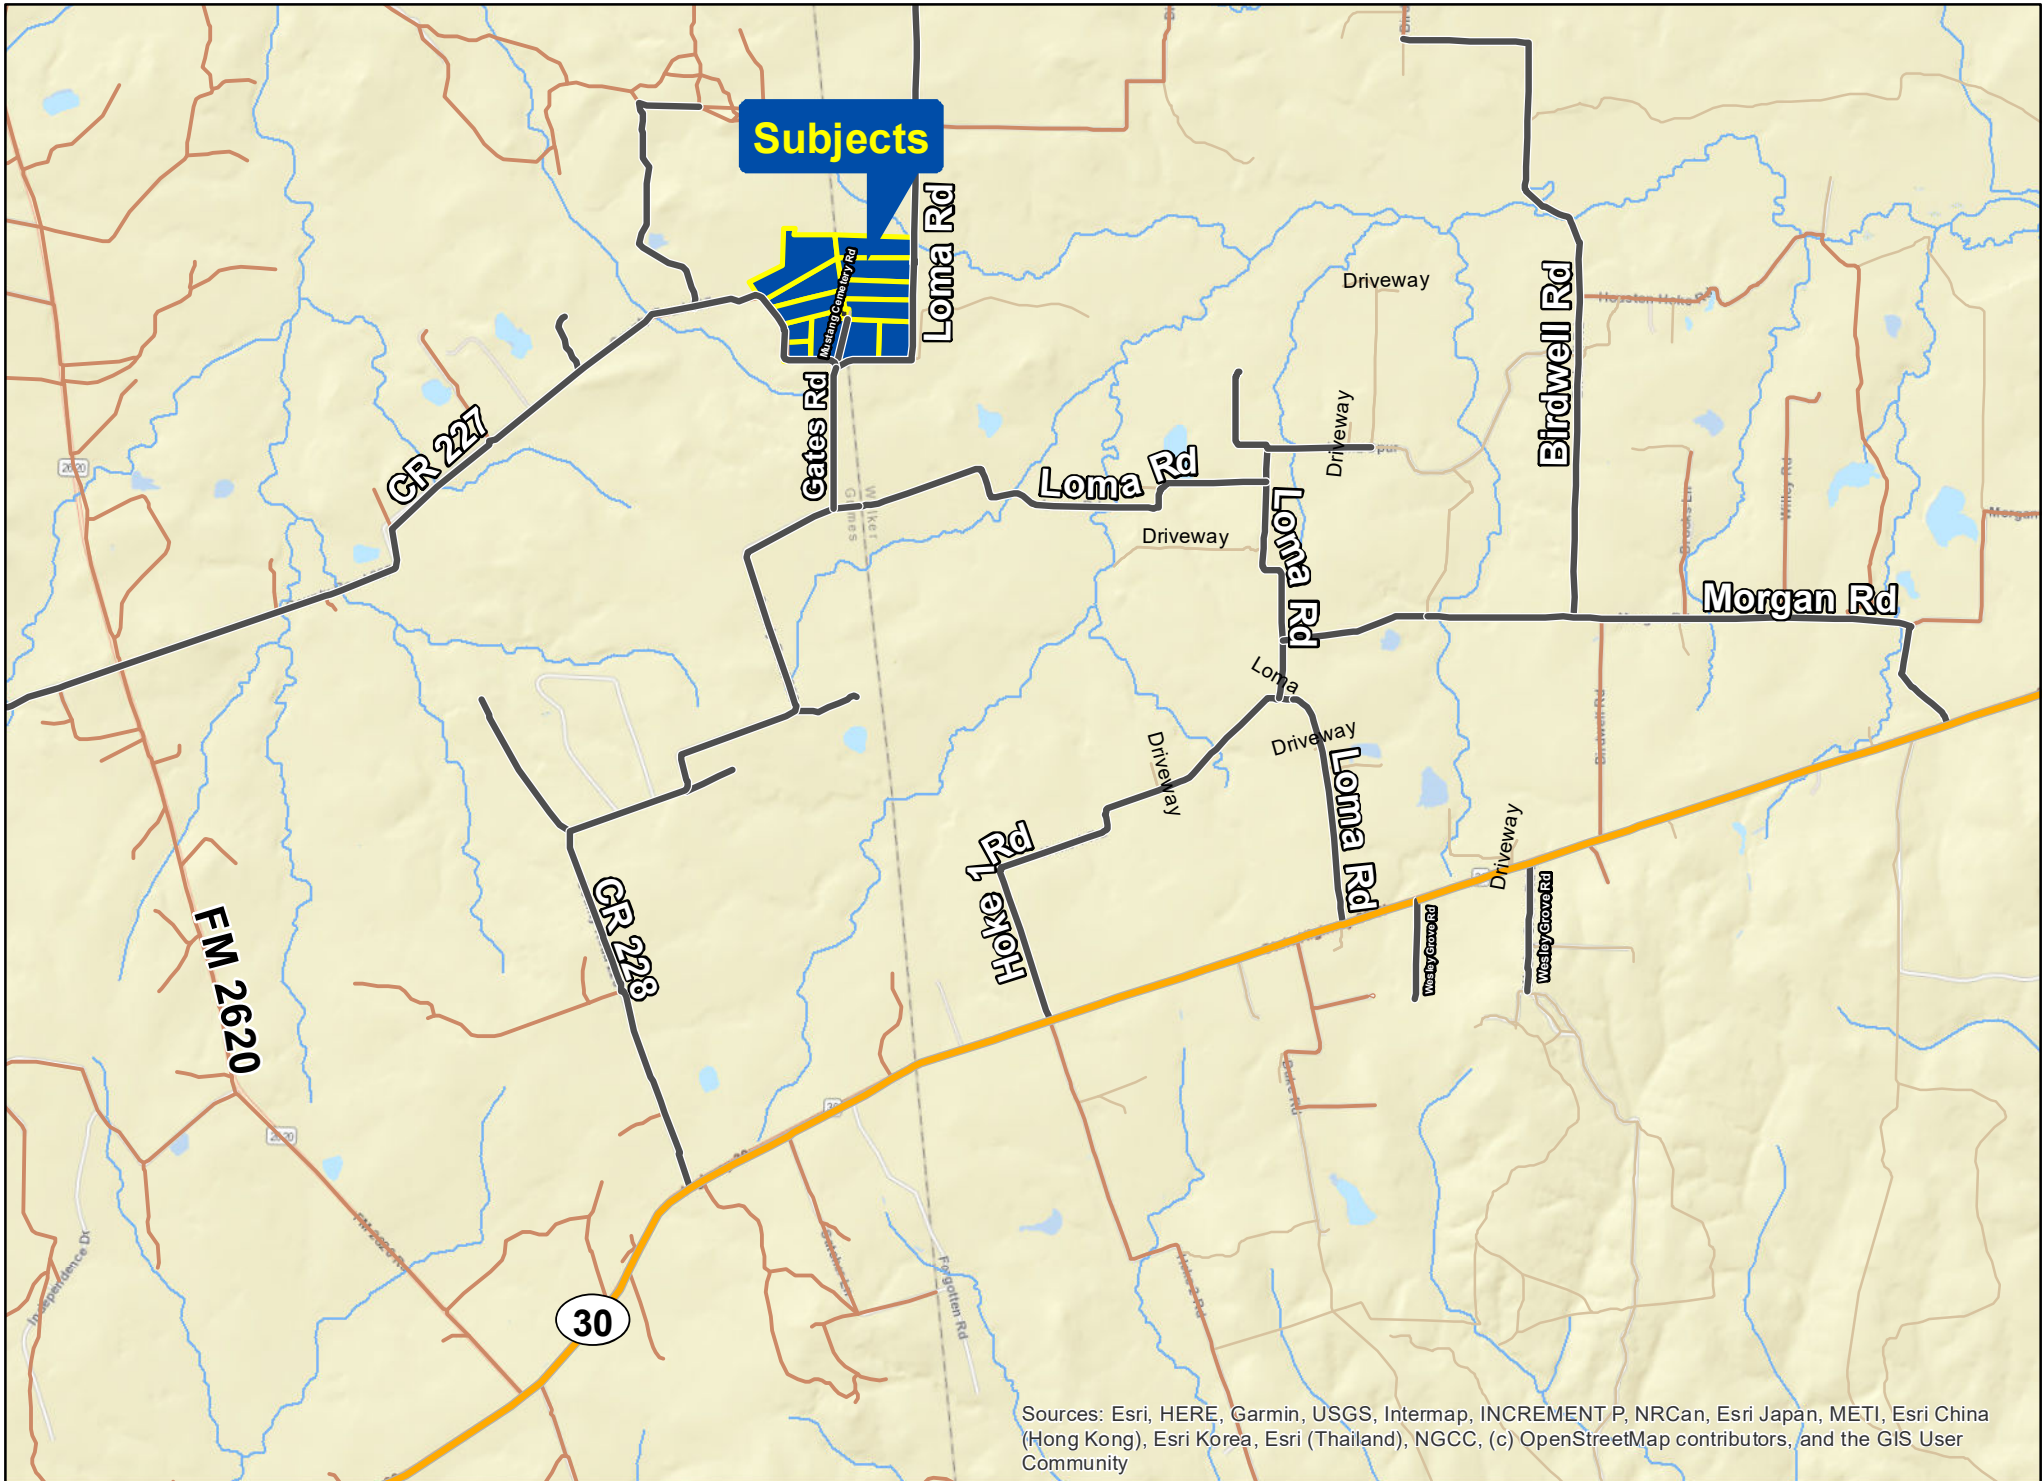

Sources: Esri, HERE, Garmin, USGS, Intermap, INCREMENT P, NRCan, Esri Japan, METI, Esri China (Hong Kong), Esri Korea, Esri (Thailand), NGCC, (c) OpenStreetMap contributors, and the GIS User Community

Mustang Oaks | Bedias, Walker/Grimes Co., TX

For illustration purposes only.

Subjects

Loma Rd

Gates Rd

Loma Rd

Driveway

Driveway

Birdwell Rd

Morgan Rd

CR 227

CR 228

FM 2620

Hoke Rd

Loma

Loma Rd

Driveway

Driveway

Driveway

Westby Grove Rd

Westby Grove Rd

30

Sources: Esri, HERE, Garmin, USGS, Intermap, INCREMENT P, NRCan, Esri Japan, METI, Esri China (Hong Kong), Esri Korea, Esri (Thailand), NGCC, (c) OpenStreetMap contributors, and the GIS User Community