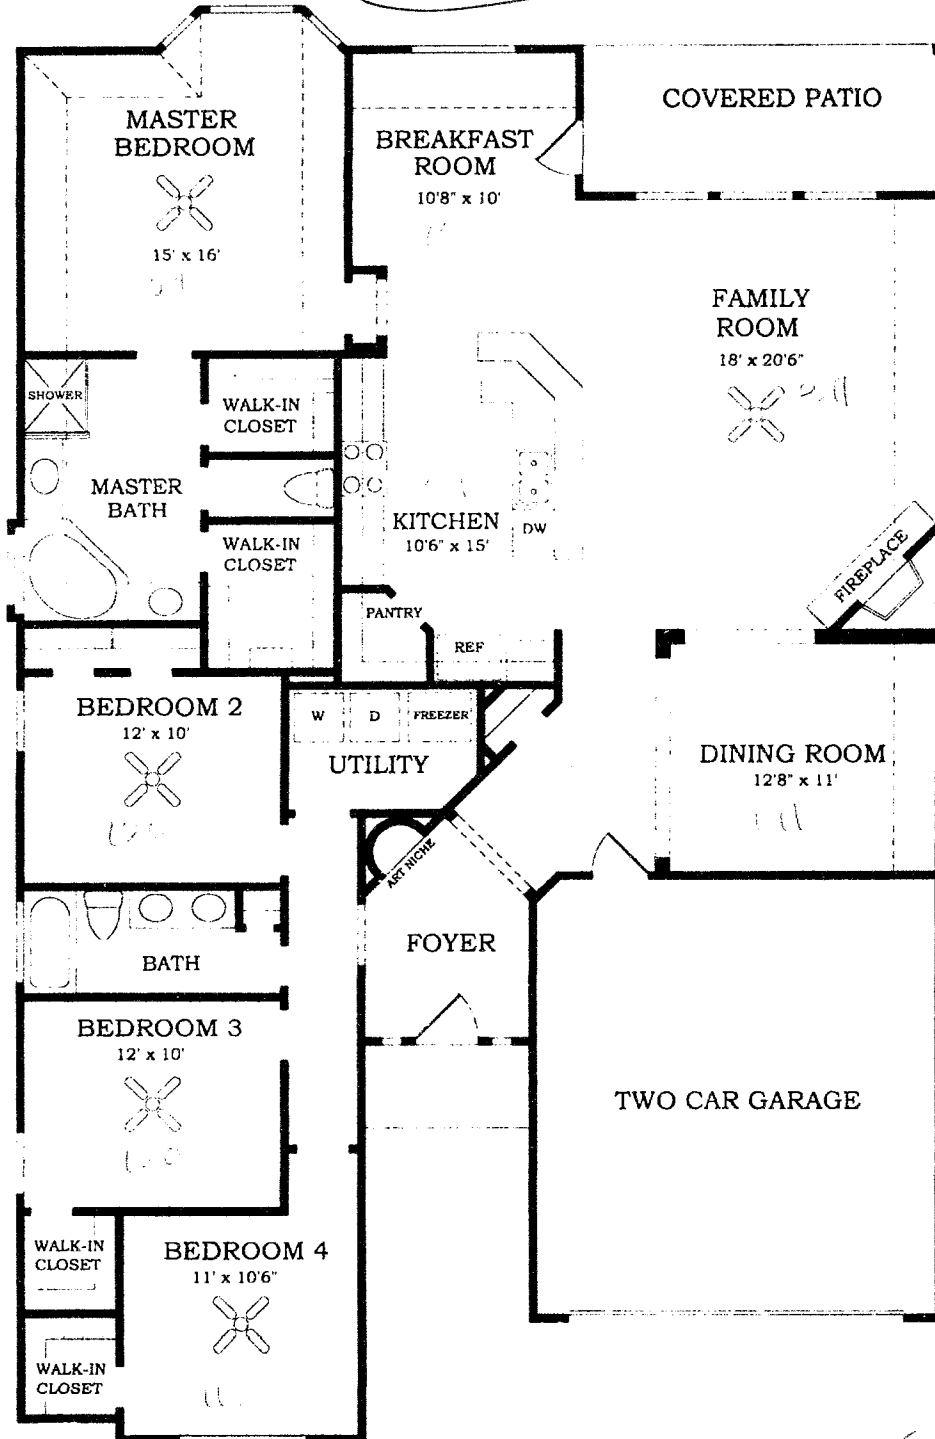

Everything's Includedsm Homes

The San Benito

22484 ?

2254 sq. ft.

THIS (REVERSED)

9/04

The specific features in a home may vary from home to home and from one community to another. We reserve the right to substitute equipment, materials, appliances and brand names with items of equal or higher, in our sole opinion, value. Square footages are approximate.