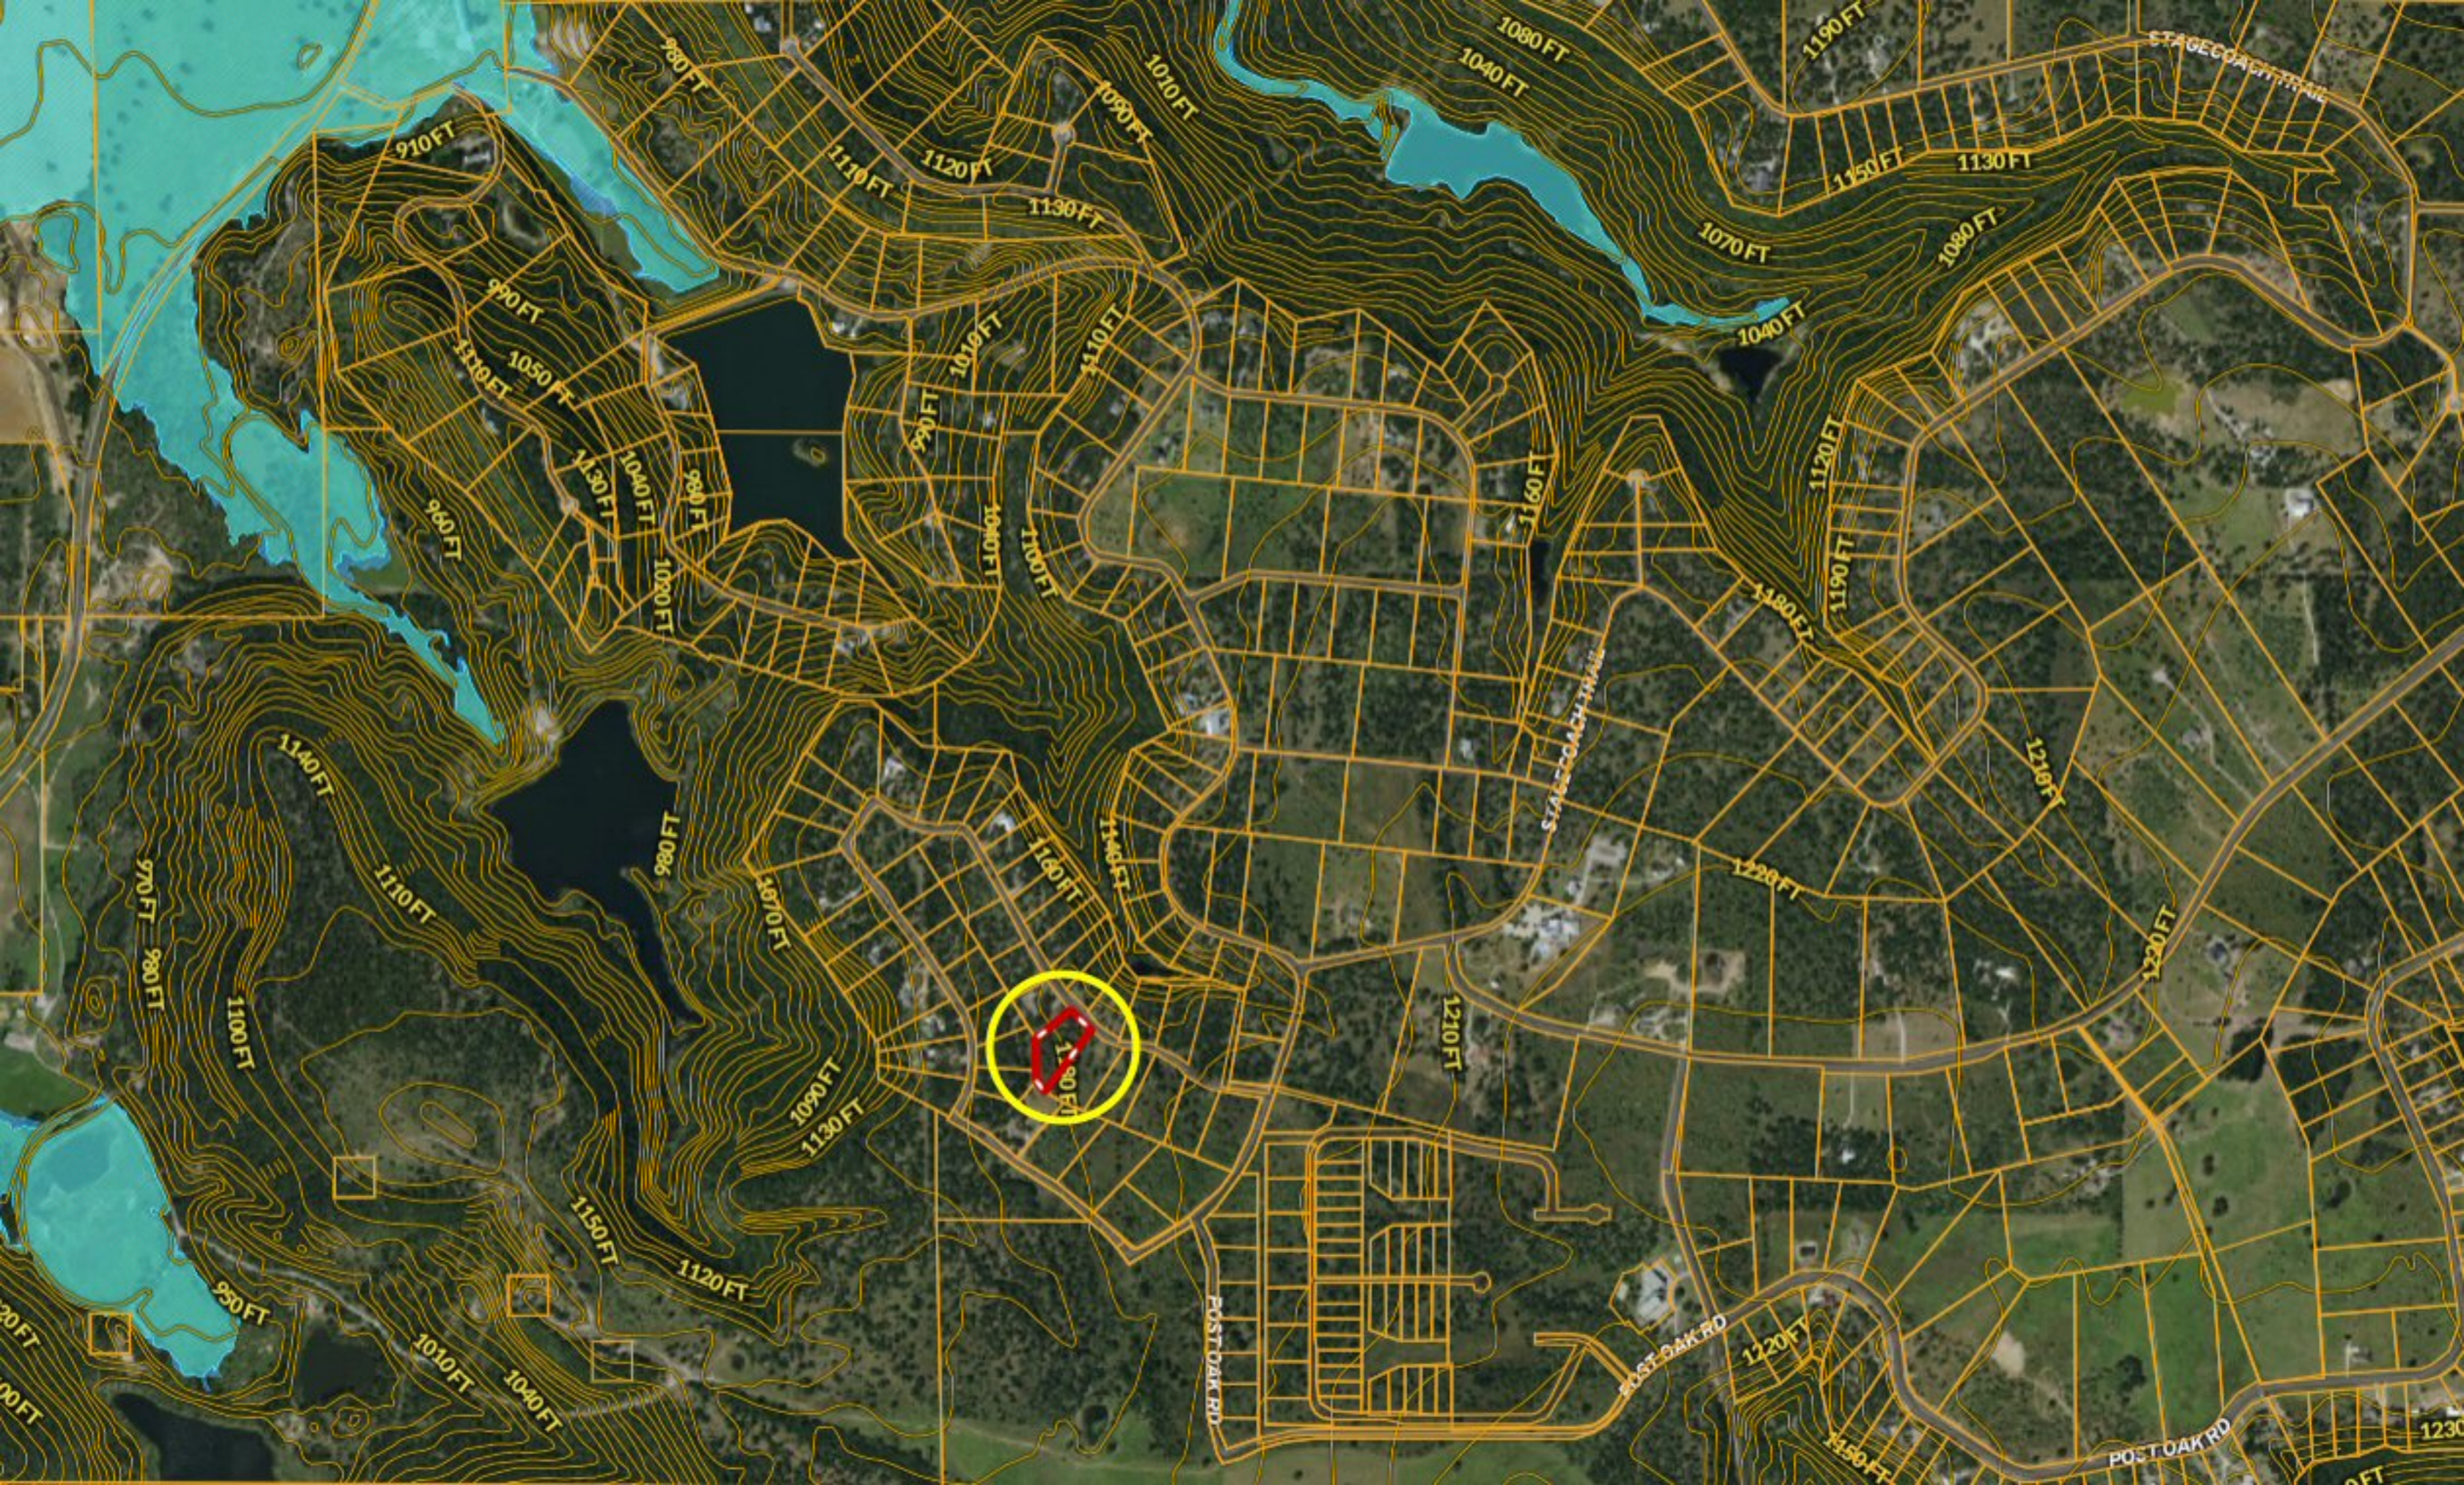

\*\*\* 1.6 ACRES \*\*\* Lot 15 Glenhollow Dr ~ 7-R Ranch

Copyright © and (P) 1988–2010 Microsoft Corporation and/or its suppliers. All rights reserved. <http://www.microsoft.com/mappoint/>  
Certain mapping and direction data © 2010 NAVTEQ. All rights reserved. The Data for areas of Canada includes information taken with permission from Canadian authorities, including: © Her Majesty the Queen in Right of Canada, © Queen's Printer for Ontario. NAVTEQ and NAVTEQ ON BOARD are trademarks of NAVTEQ. © 2010 Tele Atlas North America, Inc. All rights reserved. Tele Atlas and Tele Atlas North America are trademarks of Tele Atlas, Inc. © 2010 by Applied Geographic Systems. All rights reserved.

1140 FT

1150 FT

1160 FT

1180 FT

1170 FT

1180 FT

1170 FT

1140 FT

1150 FT

1160 FT

1170 FT

1180 FT