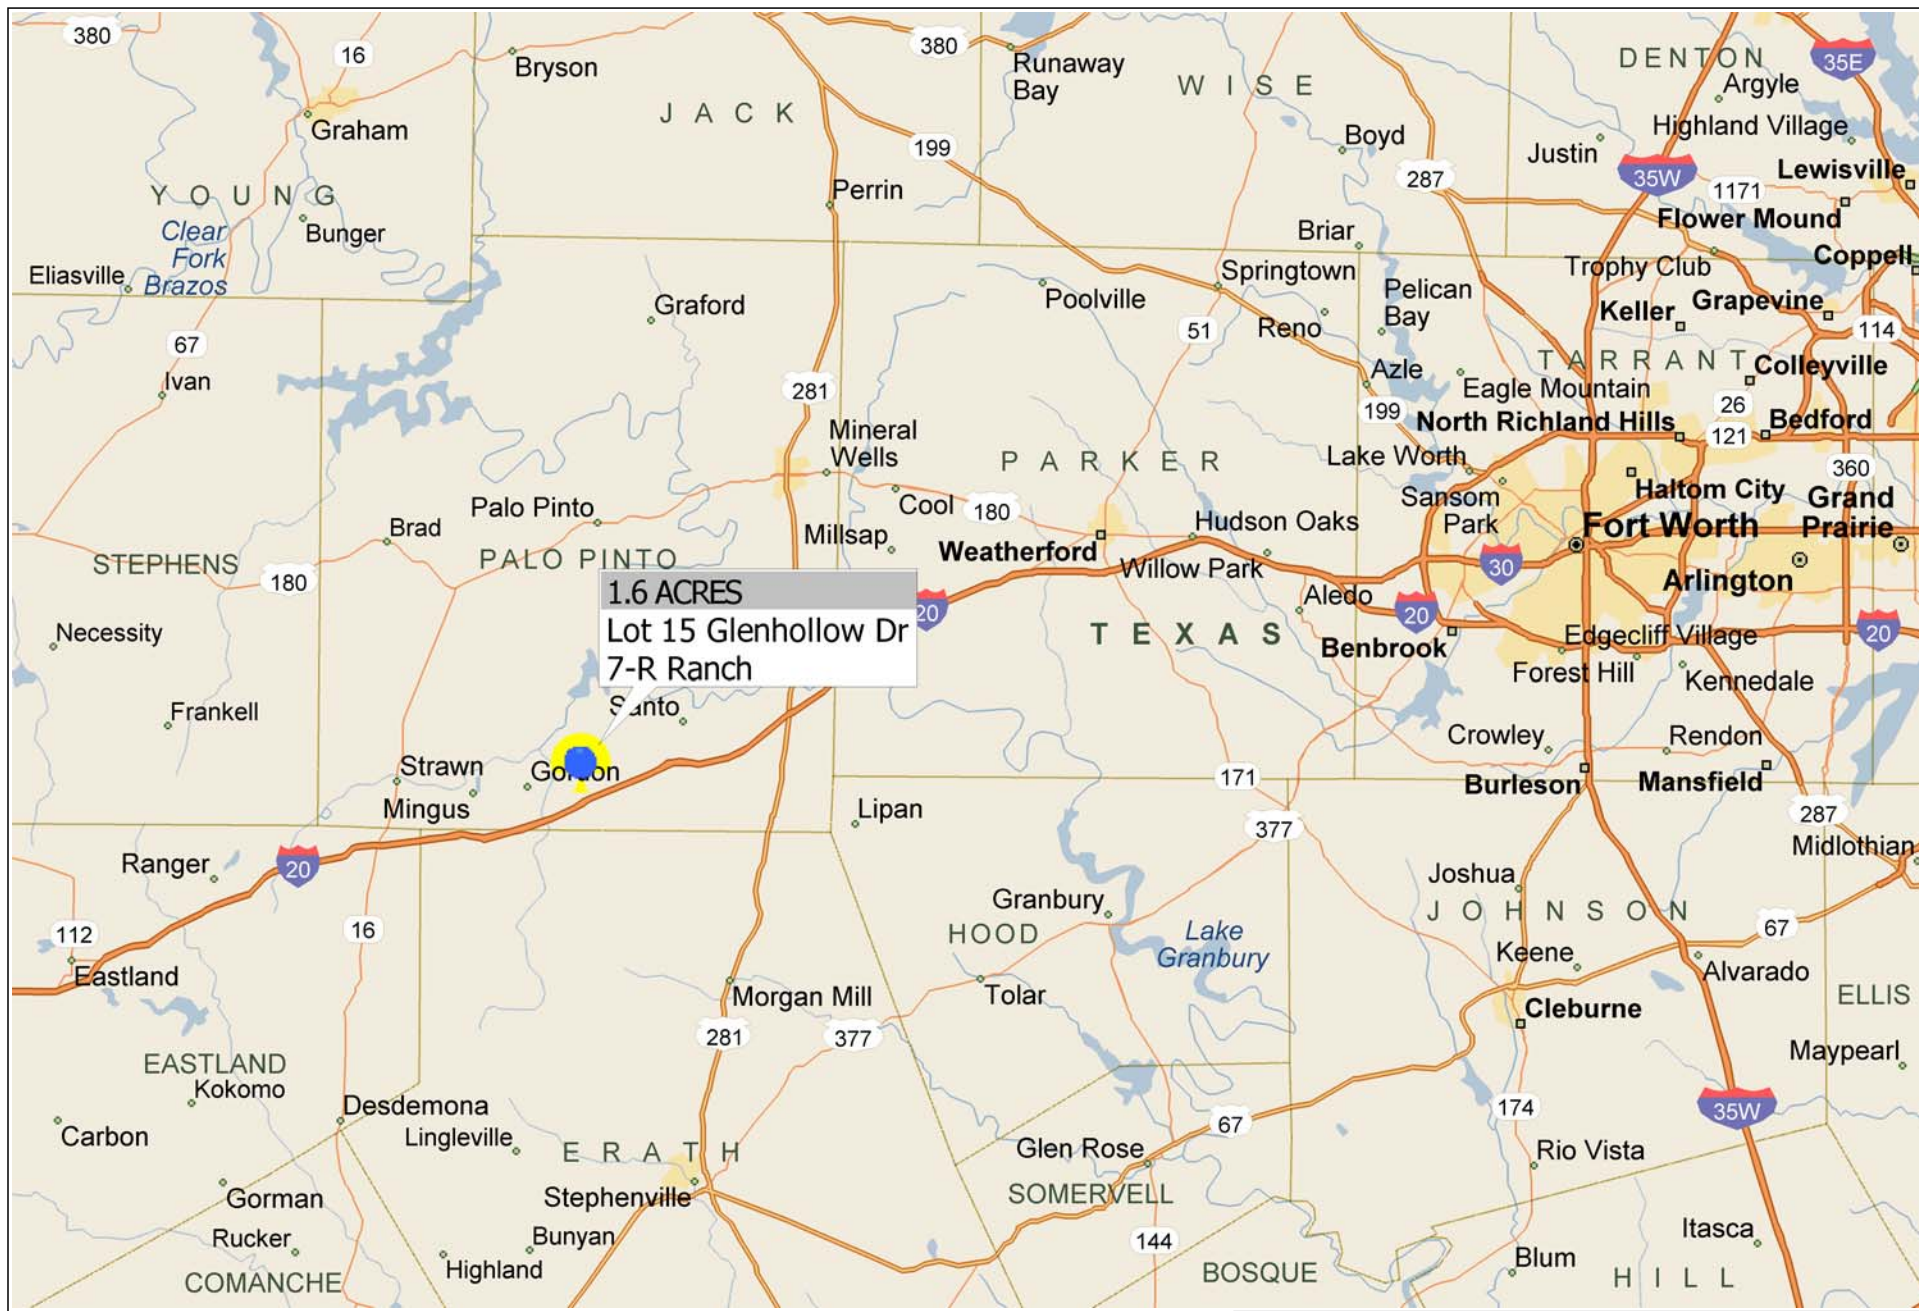

\*\*\* 1.6 ACRES \*\*\* Lot 15 Glenhollow Dr ~ 7-R Ranch

Copyright © and (P) 1988–2010 Microsoft Corporation and/or its suppliers. All rights reserved. <http://www.microsoft.com/mappoint/>  
Certain mapping and direction data © 2010 NAVTEQ. All rights reserved. The Data for areas of Canada includes information taken with permission from Canadian authorities, including: © Her Majesty the Queen in Right of Canada, © Queen's Printer for Ontario. NAVTEQ and NAVTEQ ON BOARD are trademarks of NAVTEQ. © 2010 Tele Atlas North America, Inc. All rights reserved. Tele Atlas and Tele Atlas North America are trademarks of Tele Atlas, Inc. © 2010 by Applied Geographic Systems. All rights reserved.