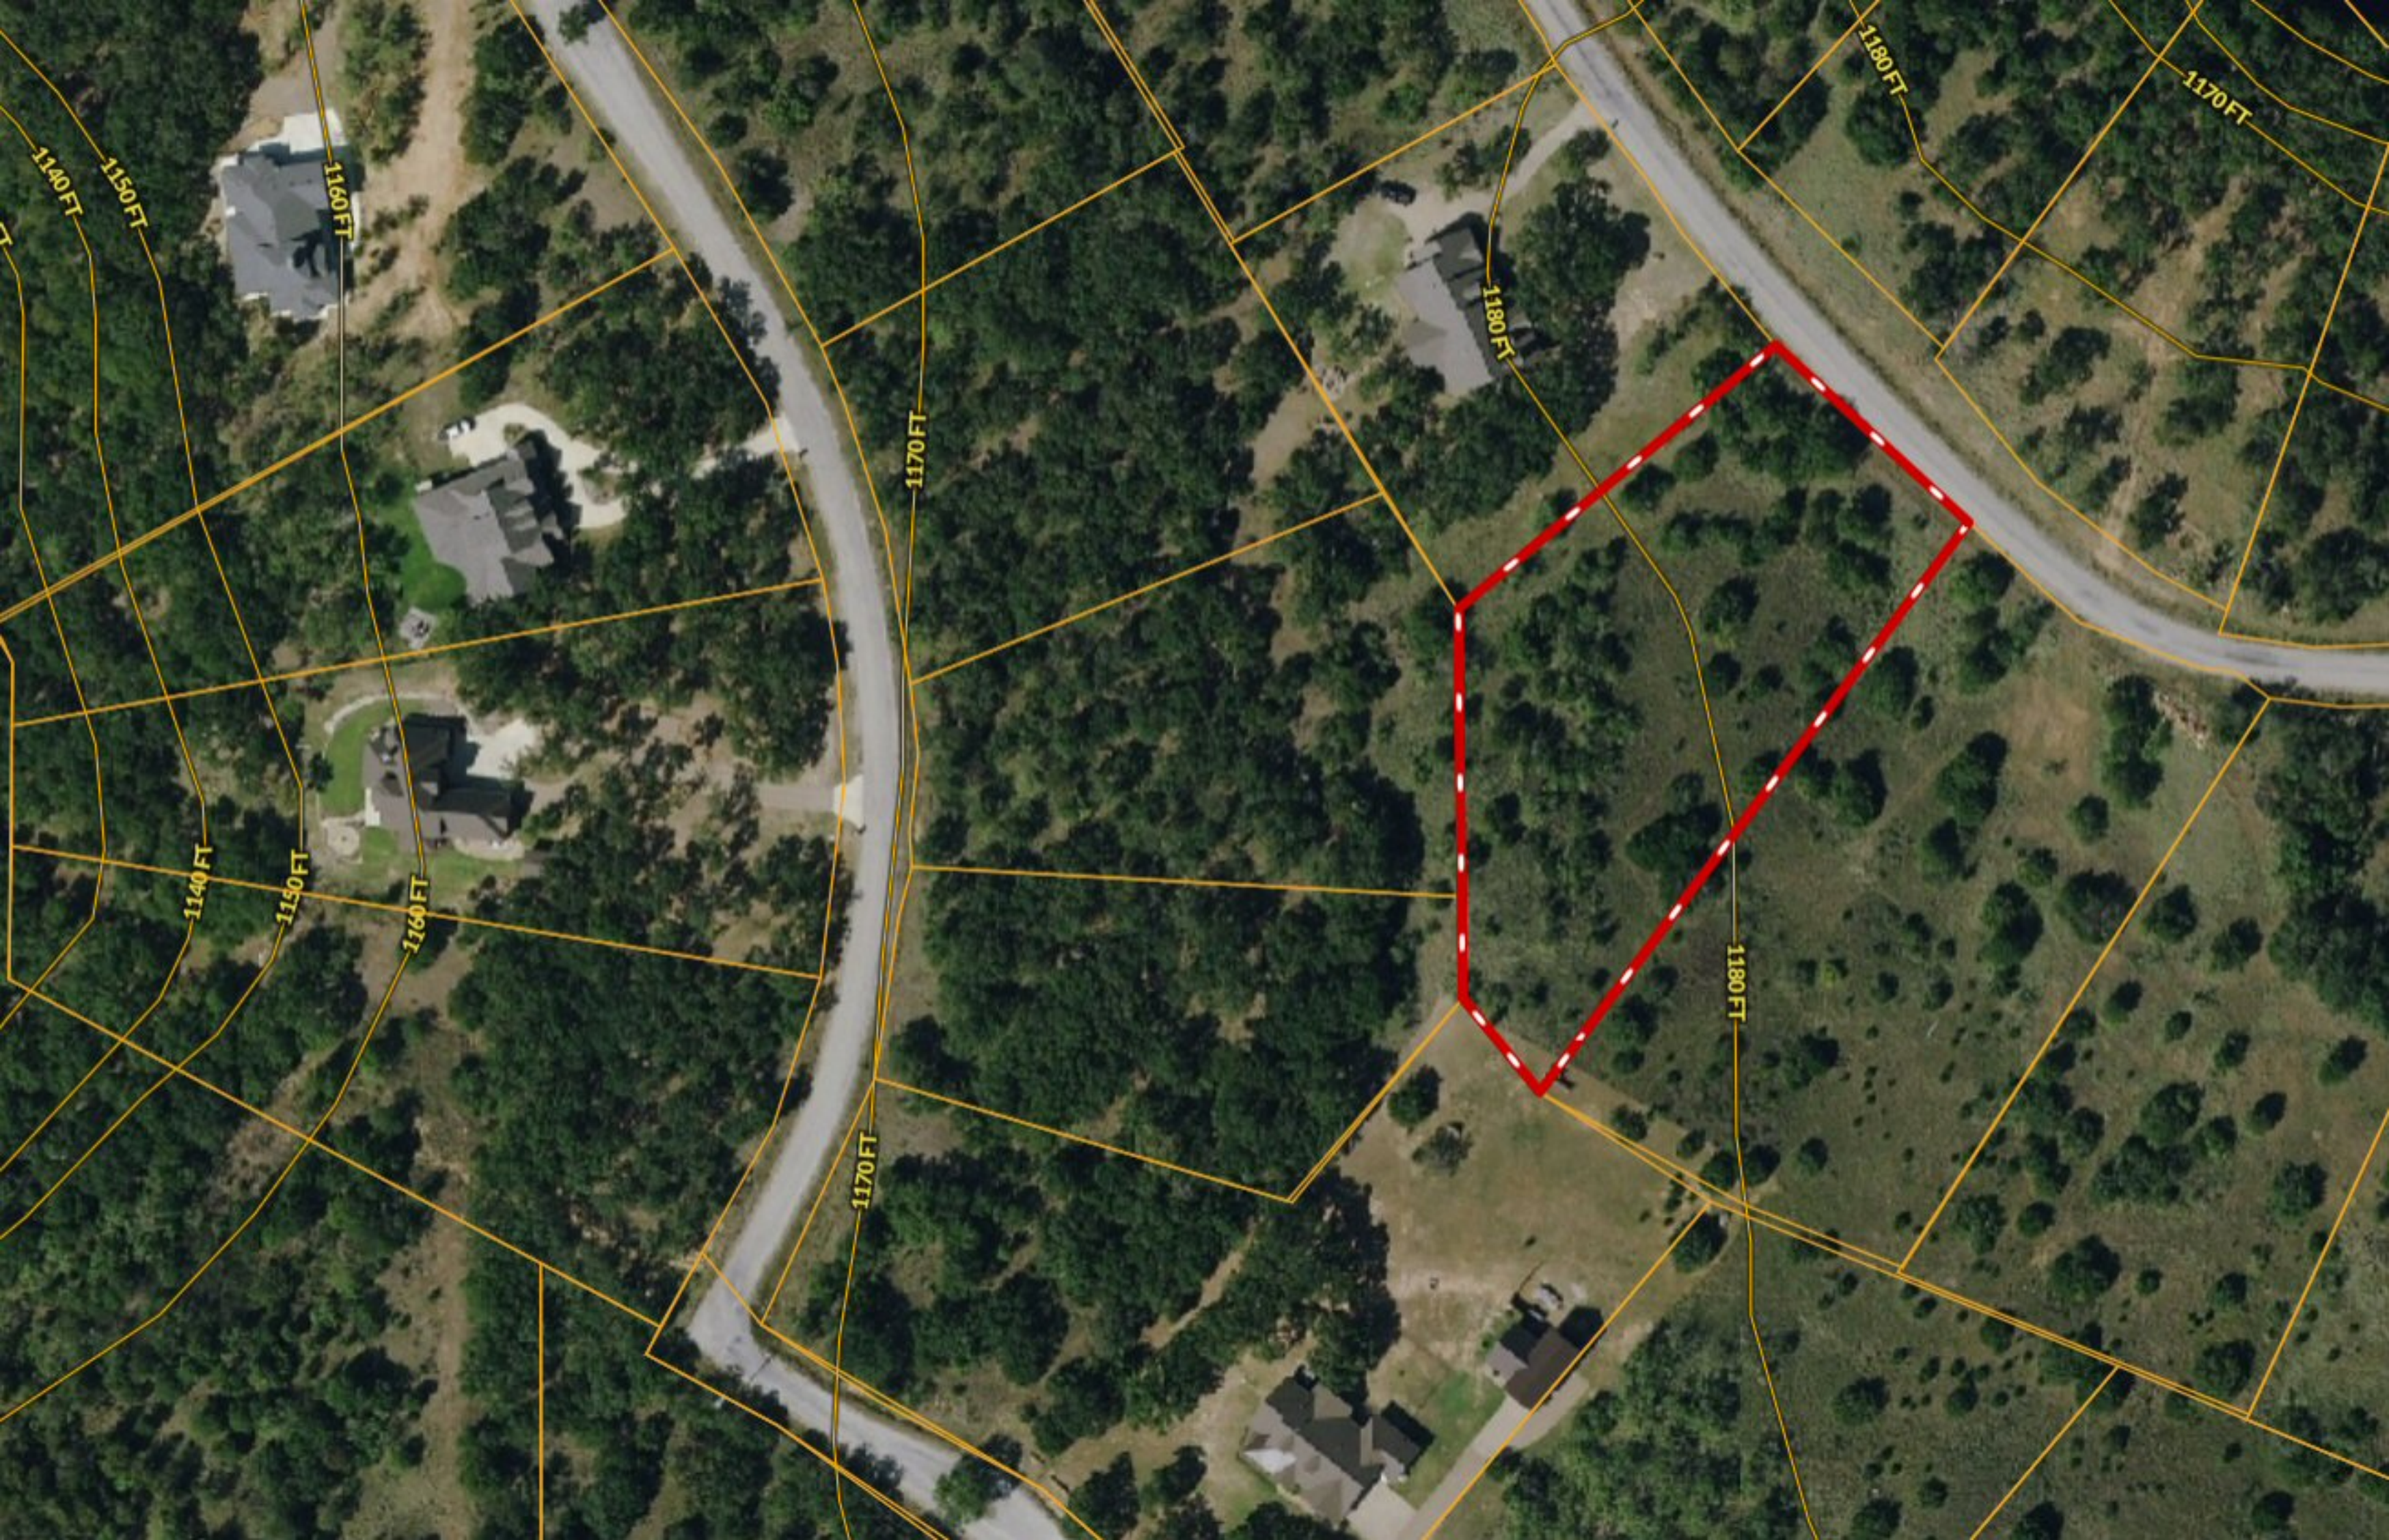

\*\*\* 1.6 ACRES \*\*\* Lot 15 Glenhollow Dr ~ 7-R Ranch

Copyright © and (P) 1988–2010 Microsoft Corporation and/or its suppliers. All rights reserved. <http://www.microsoft.com/mappoint/>  
Certain mapping and direction data © 2010 NAVTEQ. All rights reserved. The Data for areas of Canada includes information taken with permission from Canadian authorities, including: © Her Majesty the Queen in Right of Canada, © Queen's Printer for Ontario. NAVTEQ and NAVTEQ ON BOARD are trademarks of NAVTEQ. © 2010 Tele Atlas North America, Inc. All rights reserved. Tele Atlas and Tele Atlas North America are trademarks of Tele Atlas, Inc. © 2010 by Applied Geographic Systems. All rights reserved.

1140 FT

1150 FT

1160 FT

1180 FT

1170 FT

1180 FT

1170 FT

1140 FT

1150 FT

1160 FT

1170 FT

1180 FT