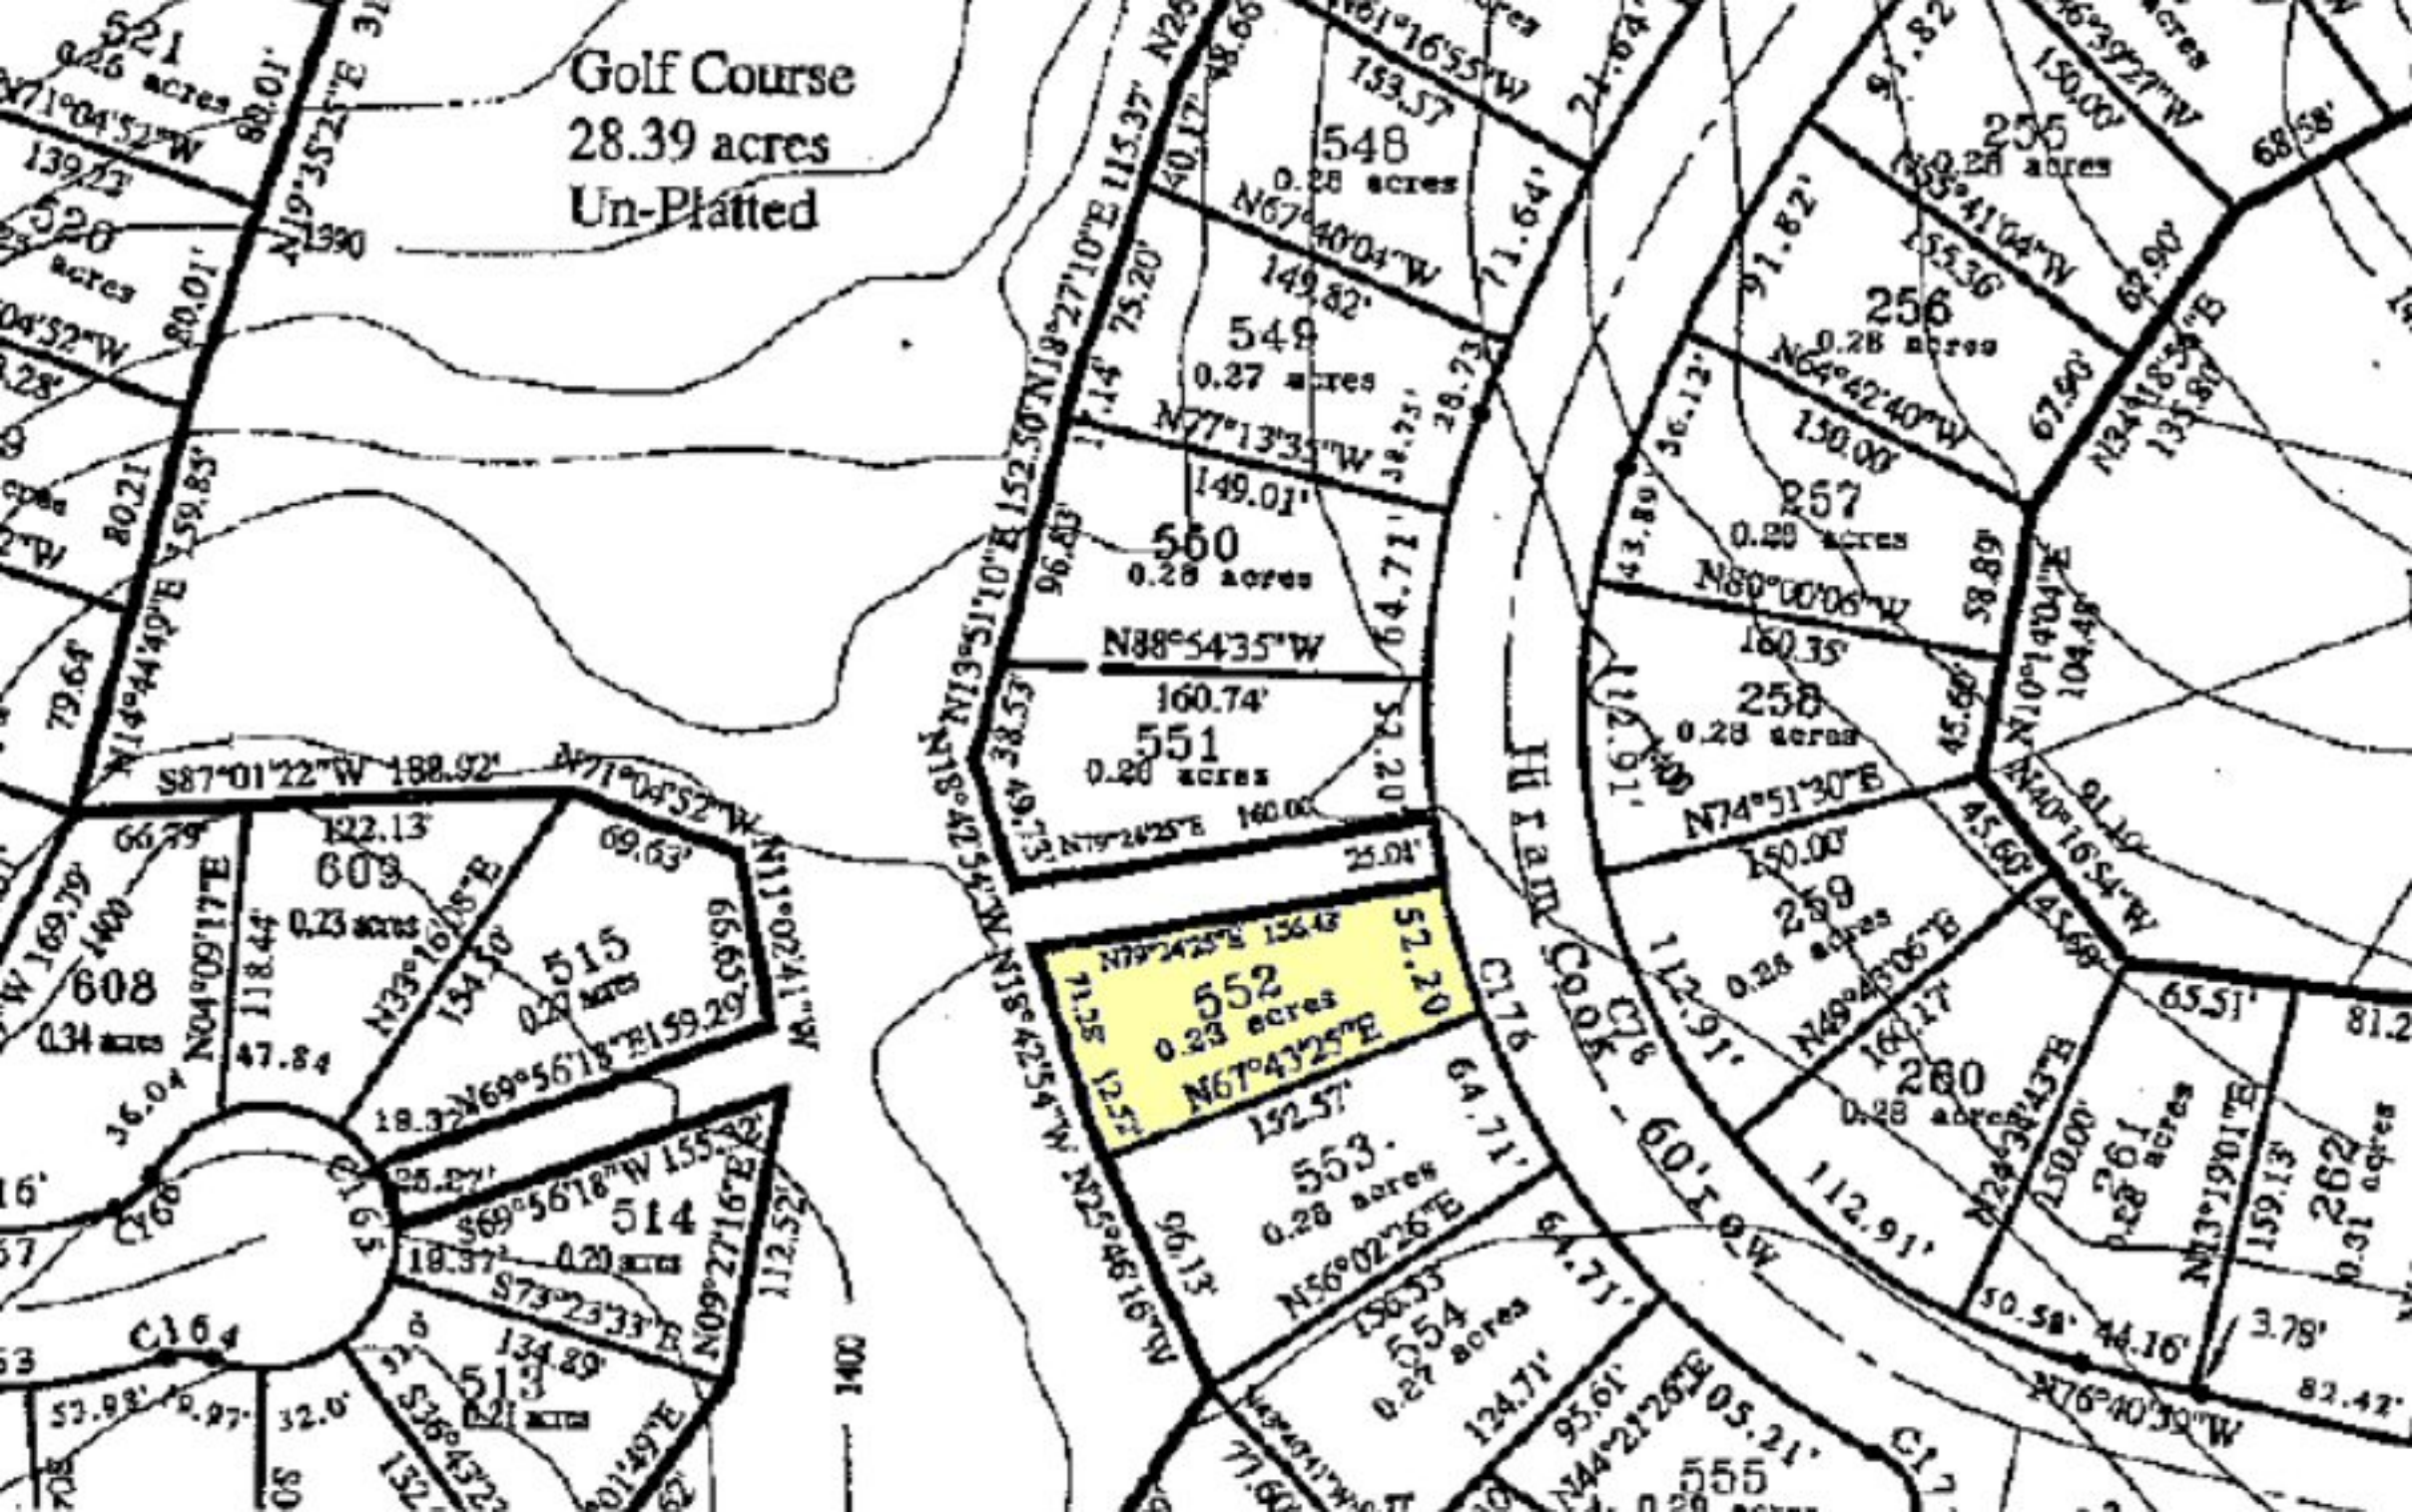

Golf Course
28.39 acres
Un-Platted

1380 FT

1400 FT

HIRAM COOK

ANTONIO PEREZ

1400 FT

ROY NICHOLS

TOM ROSS

1400 FT

HIRAM COOK

1400 FT

BRYAN MARSH

ROY NICHOLS

1400 FT

1400 FT

1400 FT