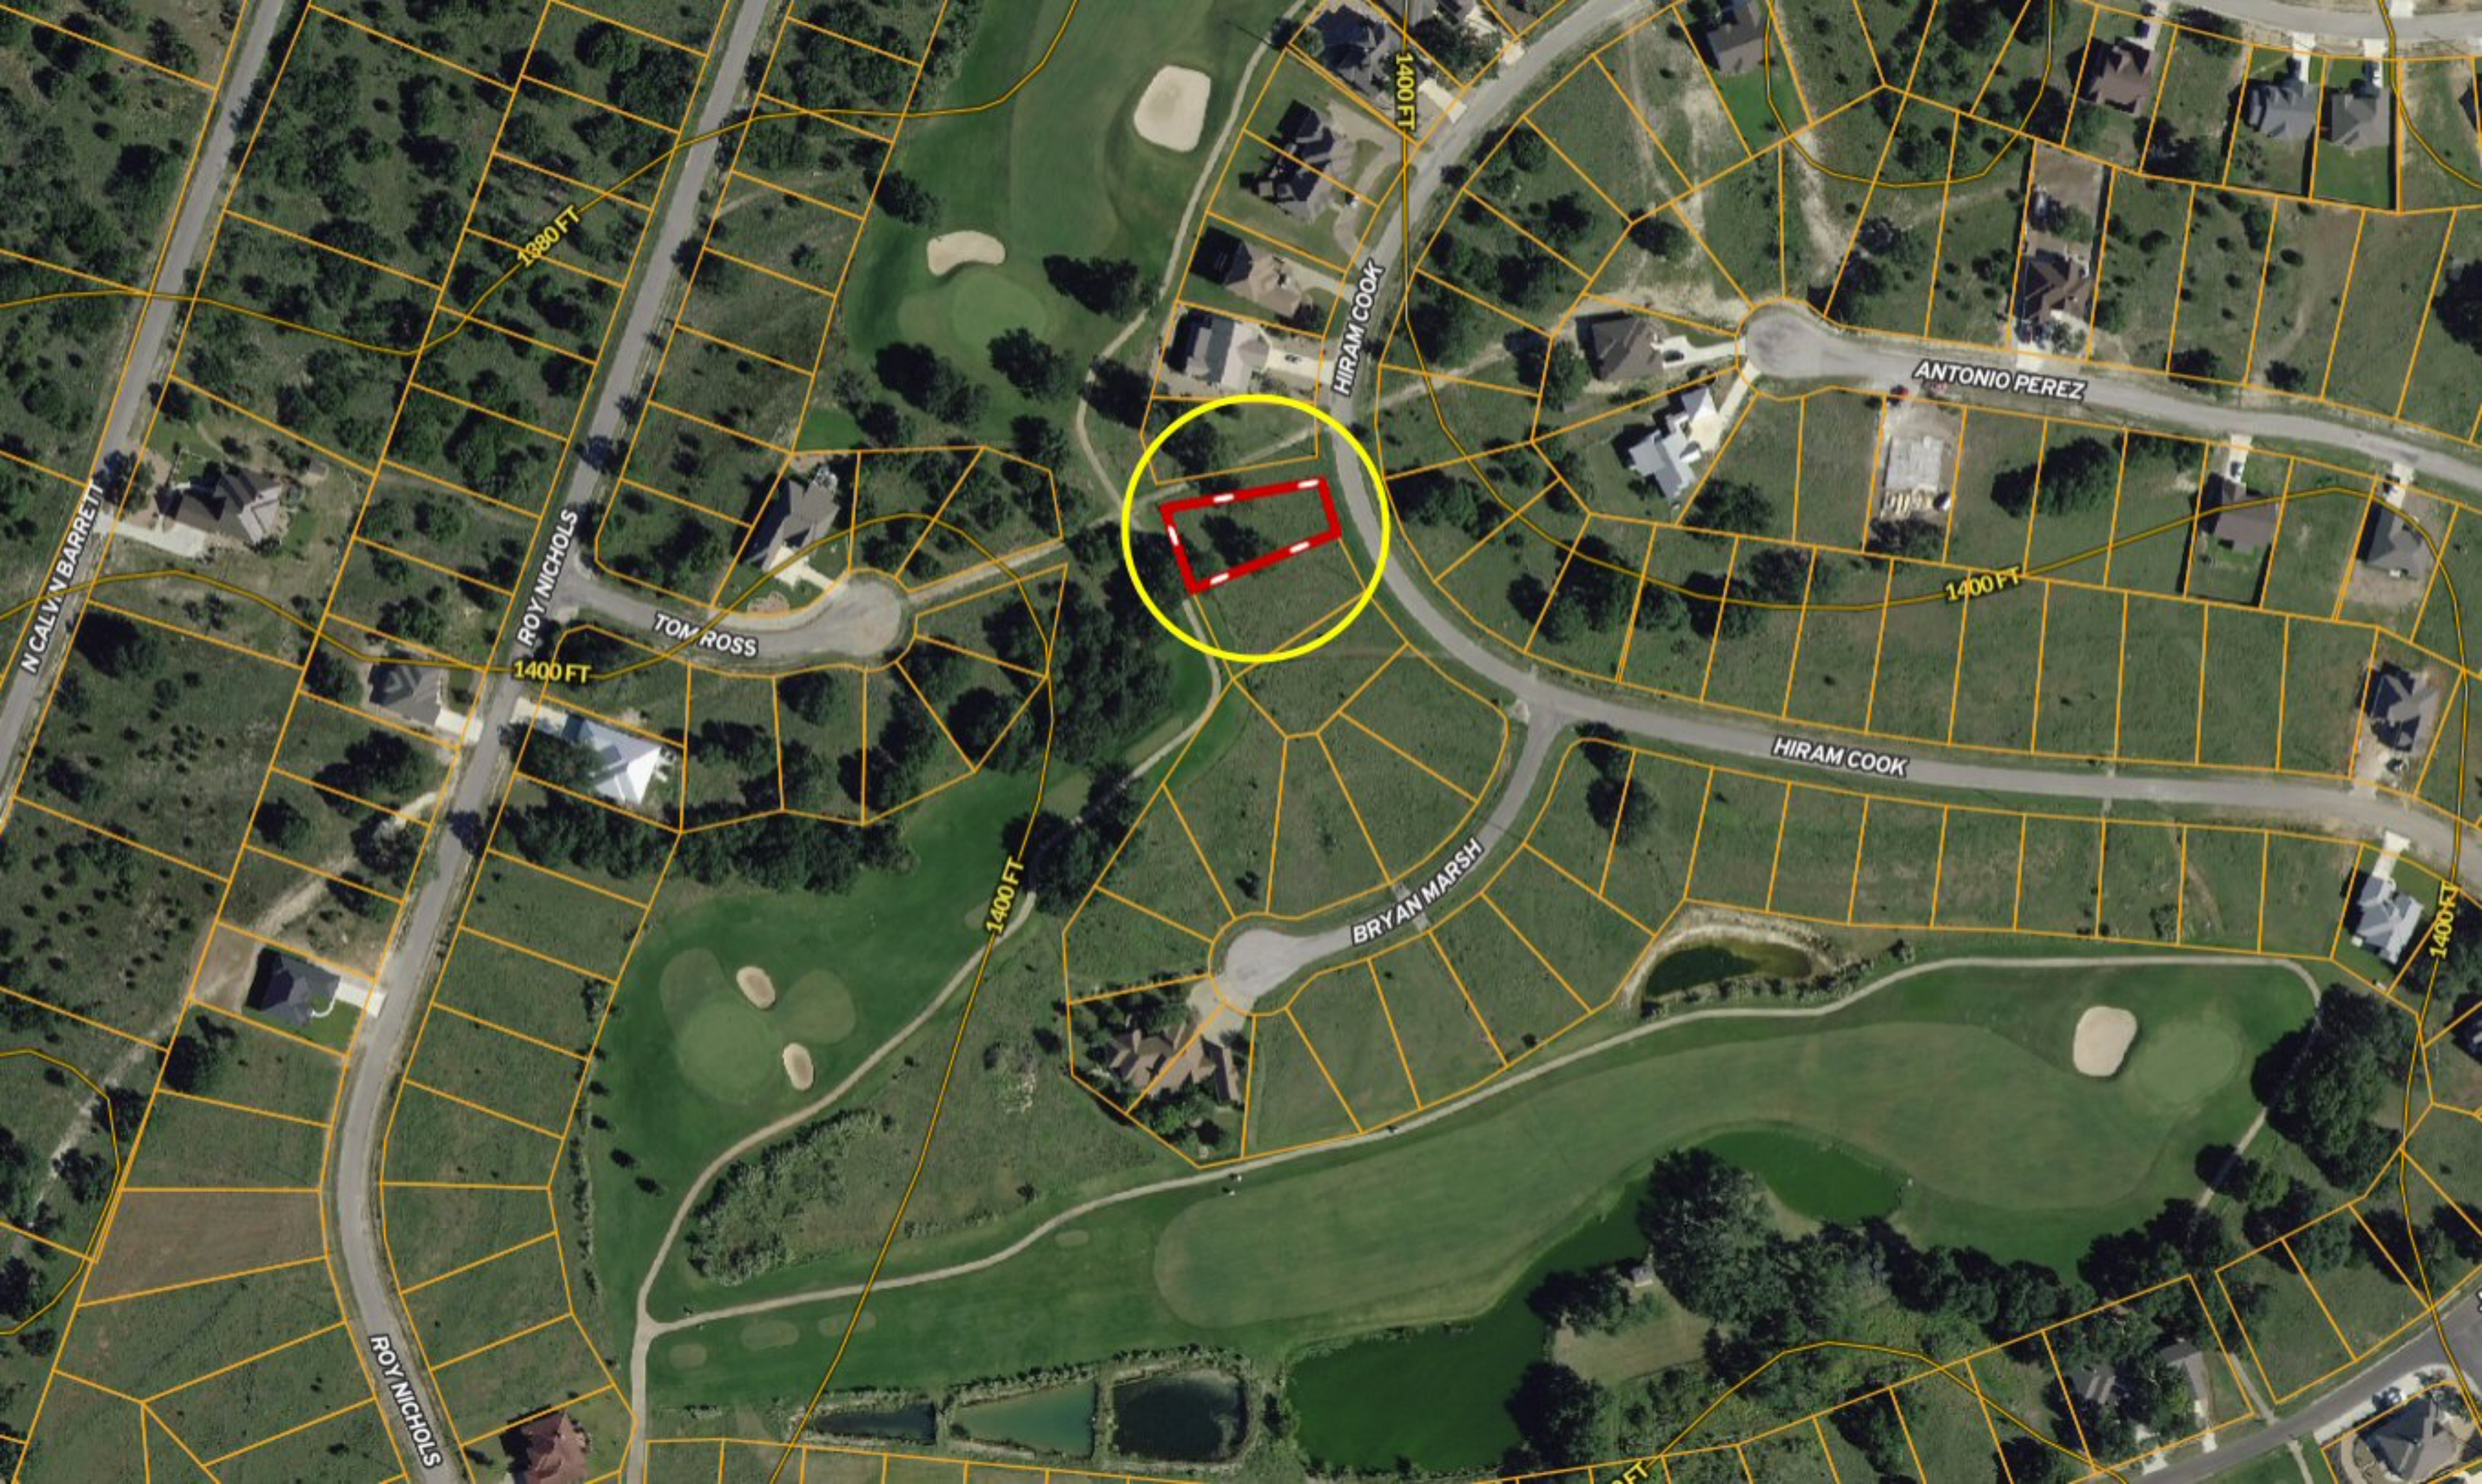

Golf Course
28.39 acres
Un-Platted

1380 FT

1400 FT

HIRAM COOK

ANTONIO PEREZ

1400 FT

ROY NICHOLS

TOM ROSS

1400 FT

HIRAM COOK

1400 FT

BRYAN MARSH

ROY NICHOLS

1400 FT

1400 FT

1400 FT

1400 FT

1400 FT

HIRAM COOK

HSH