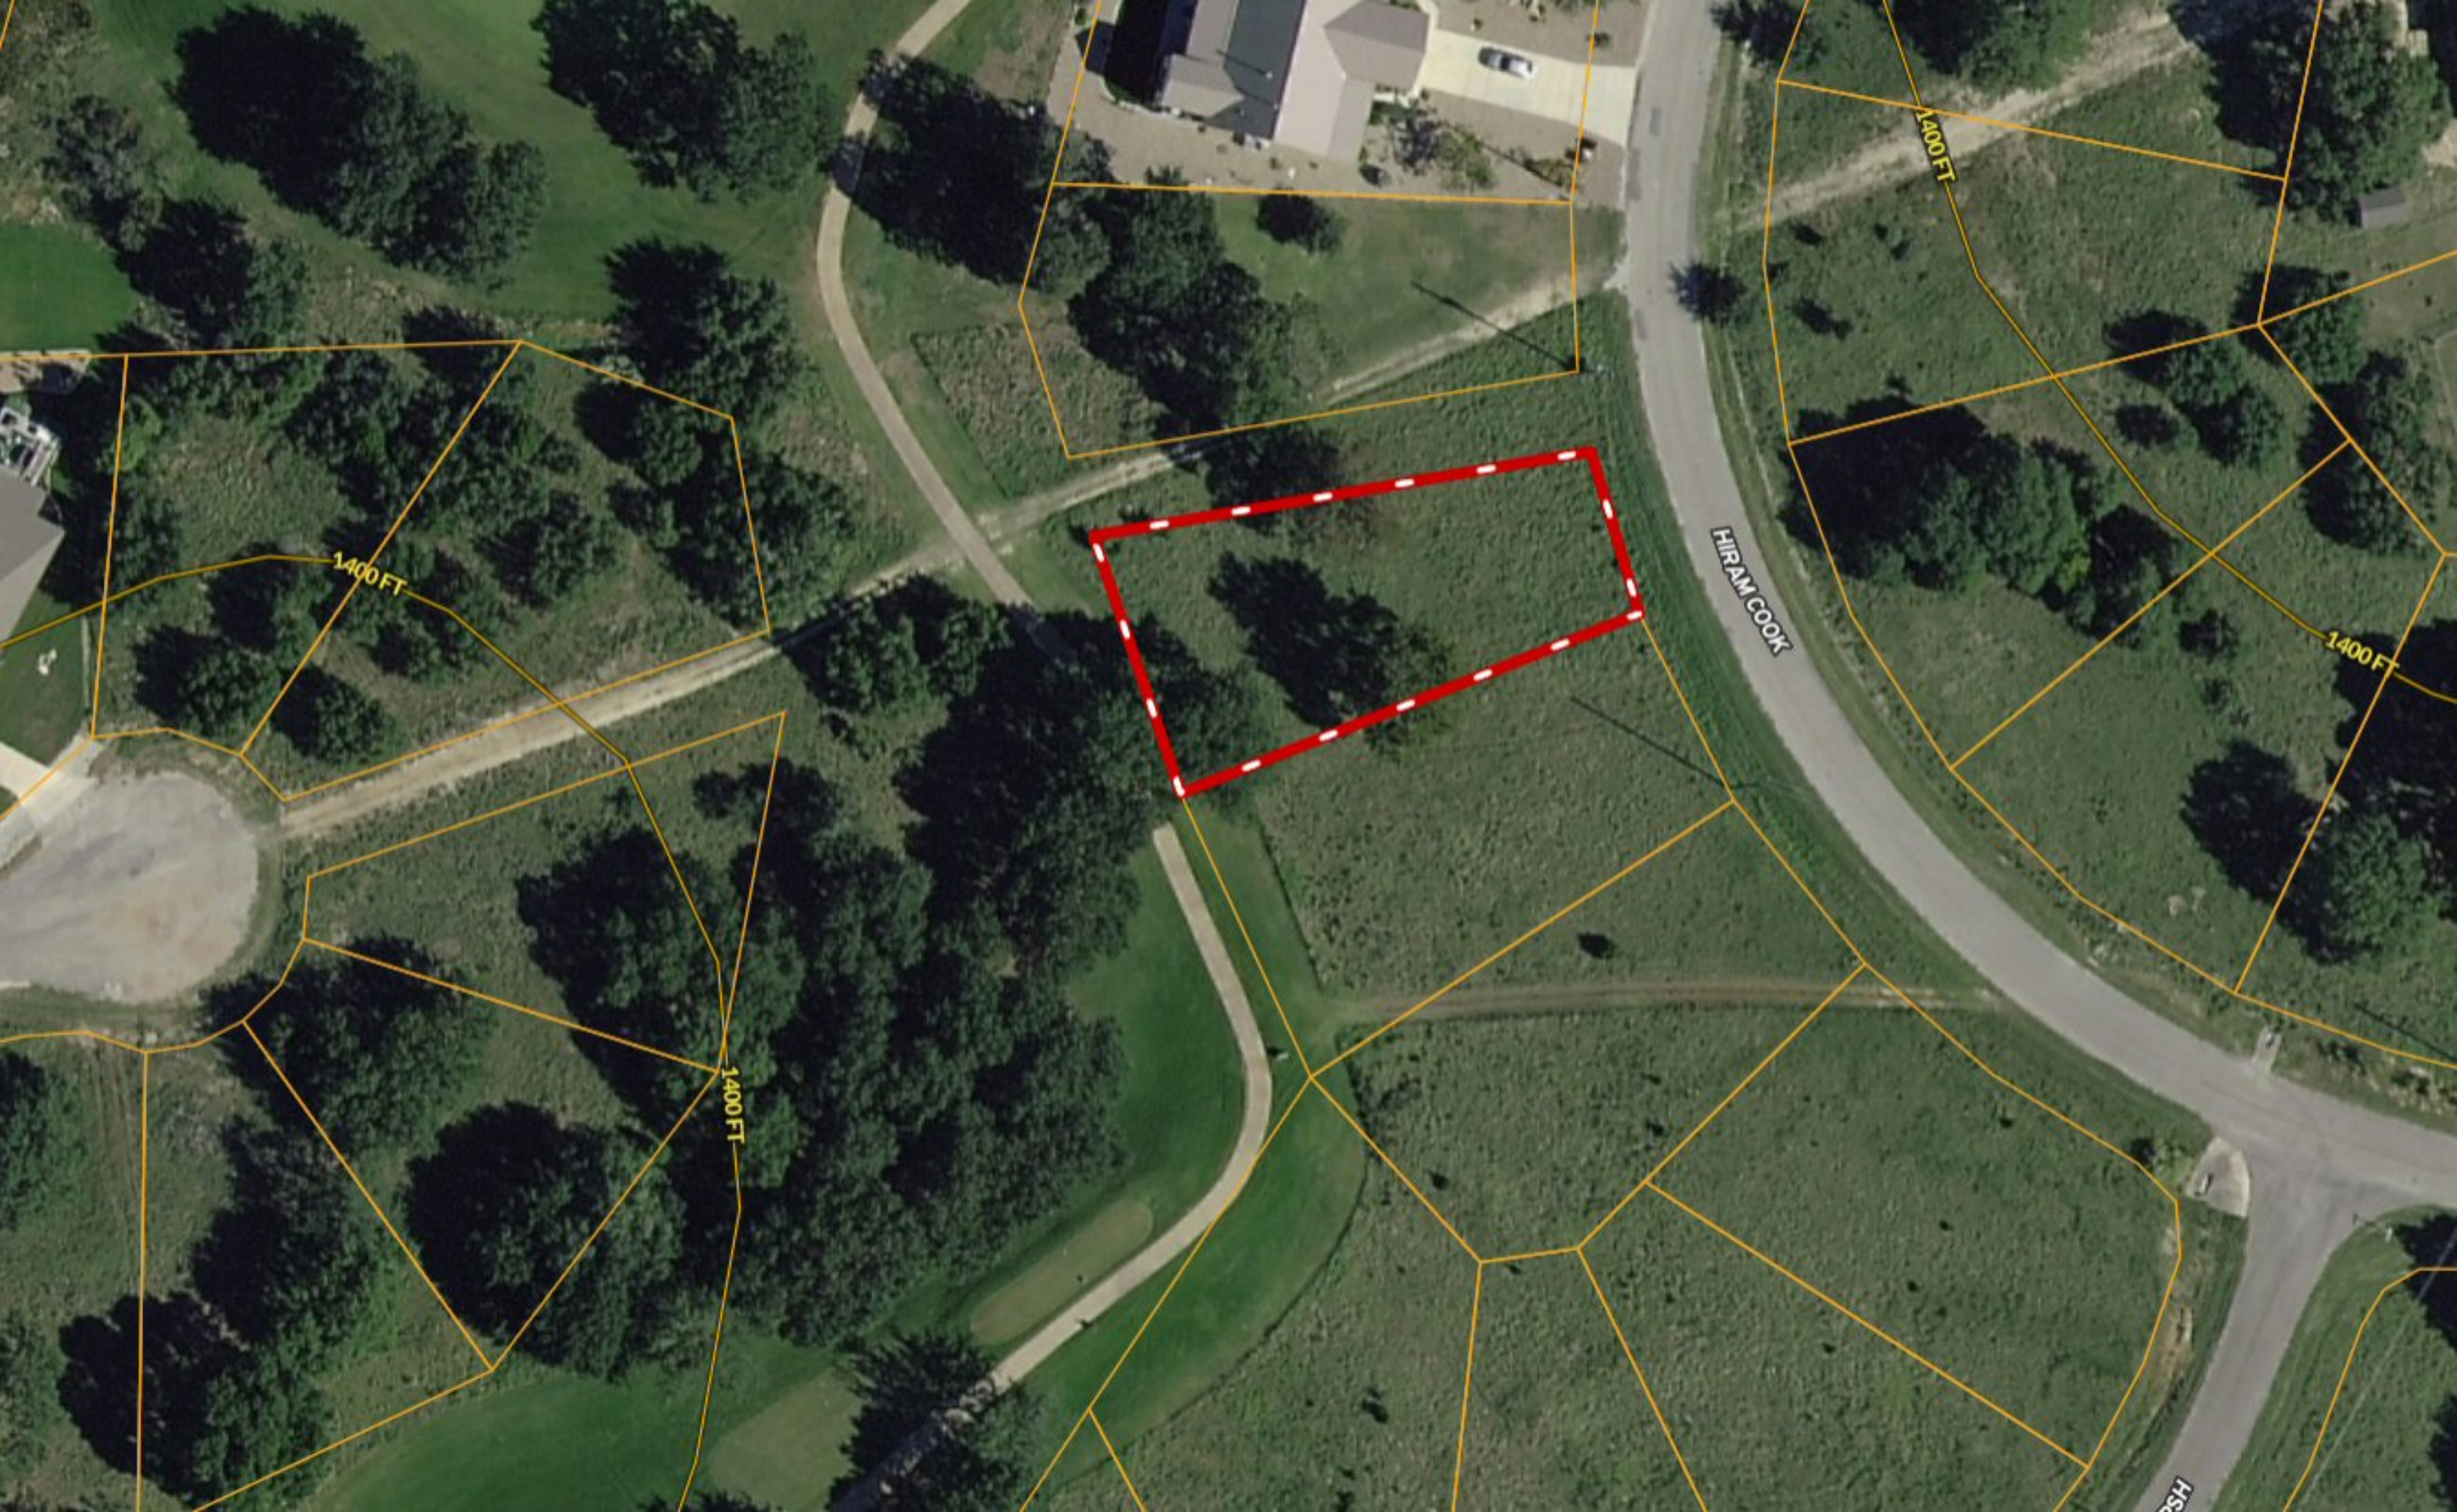

Golf Course
28.39 acres
Un-Platted

1380 FT

1400 FT

HIRAM COOK

ANTONIO PEREZ

1400 FT

ROY NICHOLS

TOM ROSS

1400 FT

HIRAM COOK

1400 FT

BRYAN MARSH

ROY NICHOLS

1400 FT

1400 FT

1400 FT

1400 FT

1400 FT

HIRAM COOK

HSH