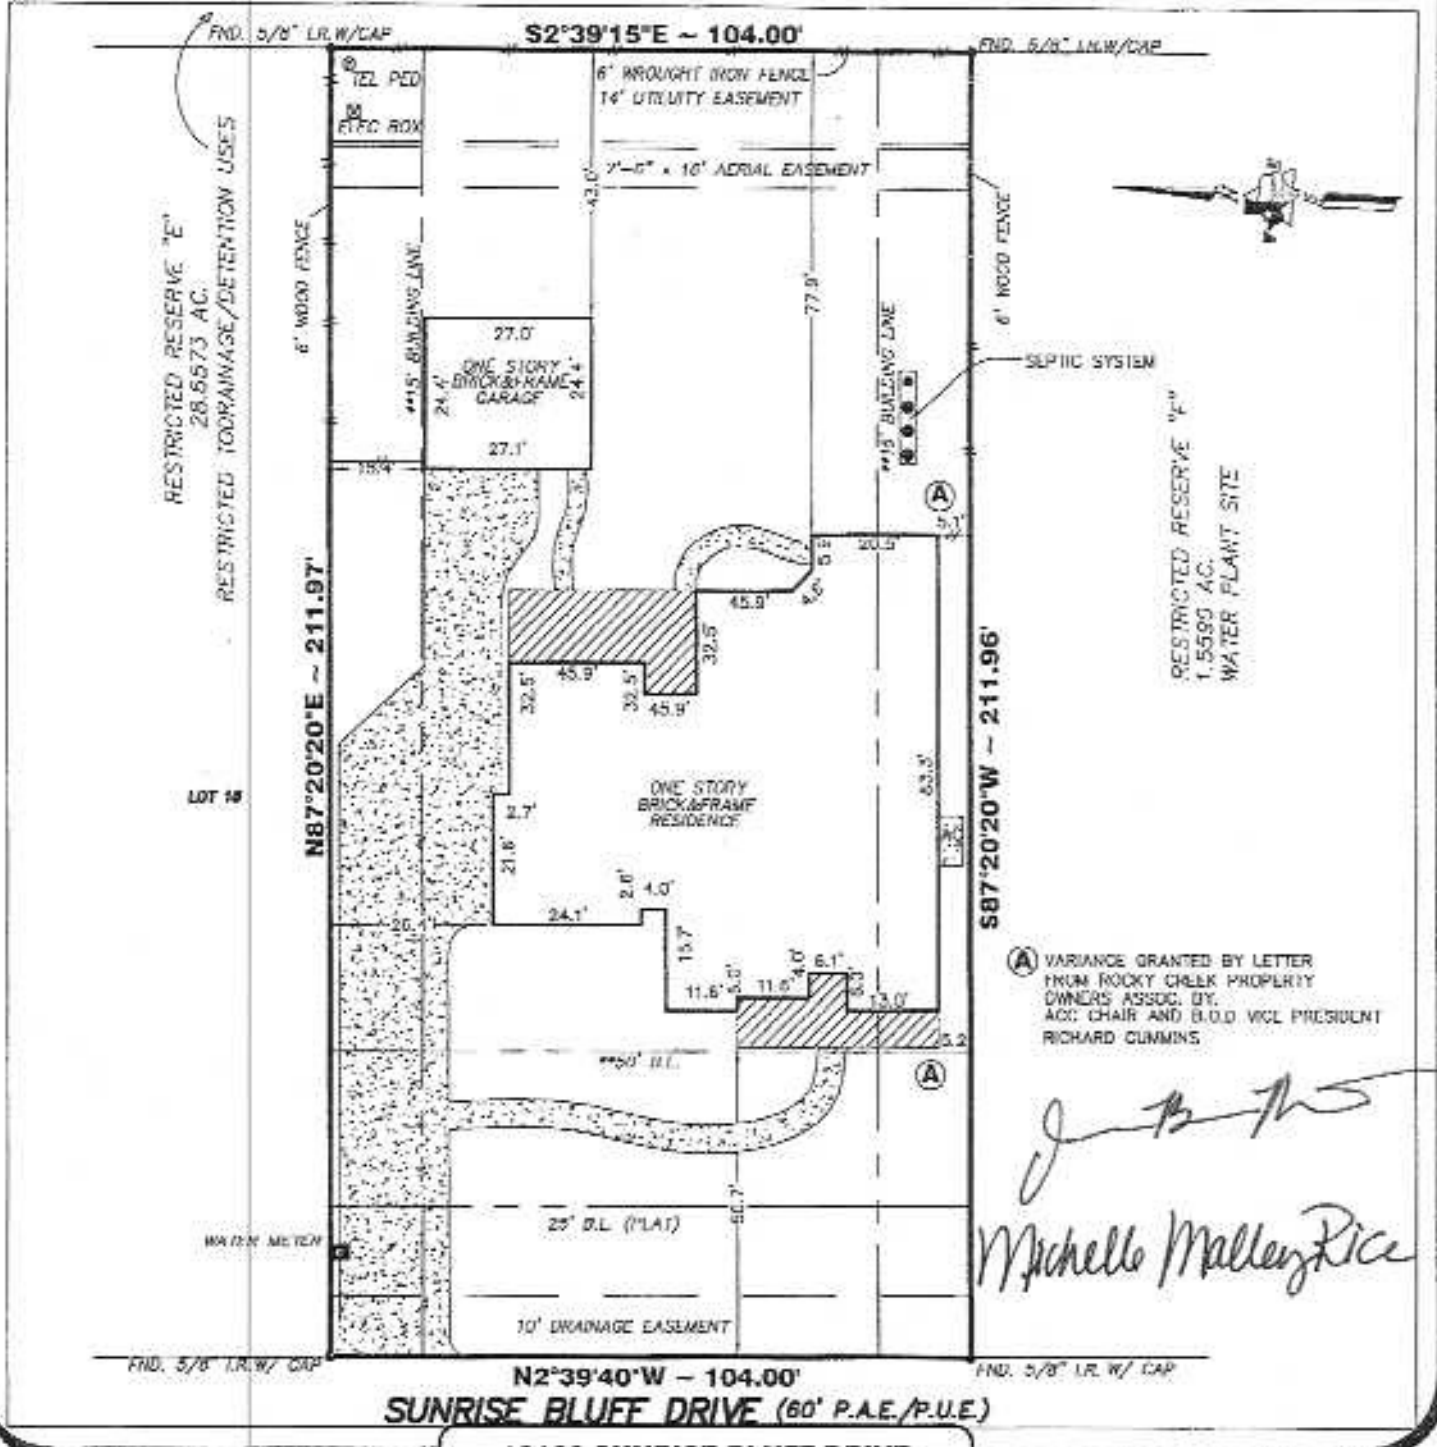

* CITY ORDINANCES
** RESTRICTIVE COVENANTS
*** BUILDER GUIDELINES

WIRE FENCE — X —
CHAIN LINK FENCE — 0 —
IRON FENCE — I —
WOOD FENCE — // —
OVERHEAD UTILITIES — U —

RI - BUILDING LINE
PL - PROPERTY LINE
UE - UTILITY EASEMENT
AE - AERIAL EASEMENT
MH - MANHOLE
I NC - FENCE
BUILDING LINE
ESMT LINE
APRIAL ESMT

LR - IRON ROD
LP - PLUMBING
PUL - PUBLIC UTILITY ESMT.
PAE - PERMANENT ACCESS ESMT.
MUE - MUNICIPAL UTILITY ESMT.
SSW - SANITARY SEWER ESMT.
WLE - WATERLINE EASEMENT
ROW - RIGHT OF WAY
I NI - FOUND

LEGEND

CONCRETE
COVERFD.
BRICK

PICT. BOX
A/C PAD

FIRE HYDRANT
LIGHT STANDARDS
UTILITY POLE

MANHOLE
WATER METER
FIRE PEDestal

SCALE 1"=30'

15' 15' 30'

(A) VARIANCE GRANTED BY LETTER FROM ROCKY CREEK PROPERTY OWNERS ASSOC. BY ACC. CHAIR AND B.O.D. VICE PRESIDENT RICHARD CUMMINS

Michelle Malley Rice

PROPERTY INFORMATION

LOT 19 BLOCK 3

SUBDIVISION:
ROCKY CREEK ESTATES

RECORDING INFO:
FILM CODE NO. 615041, MAP RECORDS HARRIS COUNTY, TEXAS

BORROWER:
JASON BRADLEY RICE AND MICHELLE MALLEY RICE

TITLE CO.
PLATINUM TITLE PARTNERS, L.P.