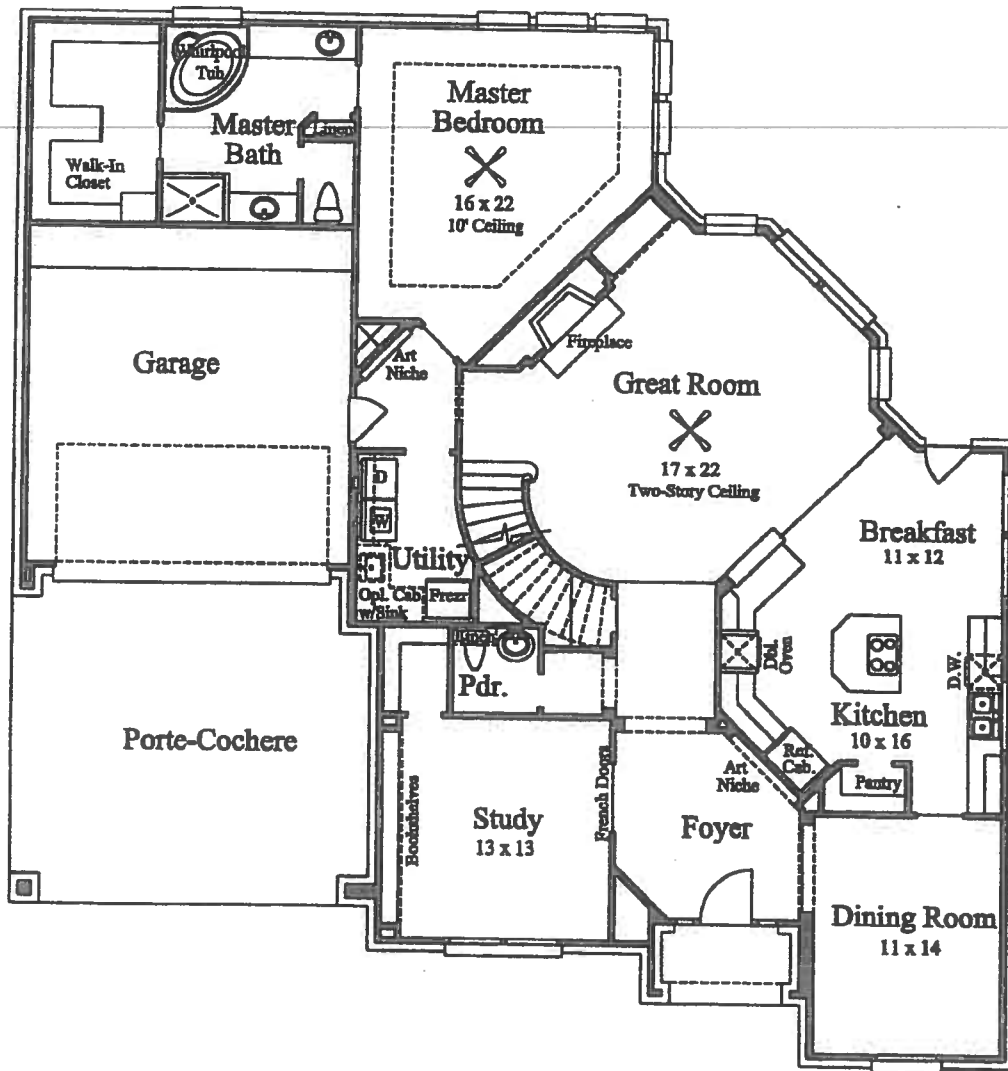

THE SHEFFIELD

PLAN 392 - 3209 SQ. FT.

THE SHEFFIELD

PLAN 392 - 3209 Sq. Ft.

Appraiser's calculation : 3678 ft² (w/optional 5th BR)

Optional Bedroom #5