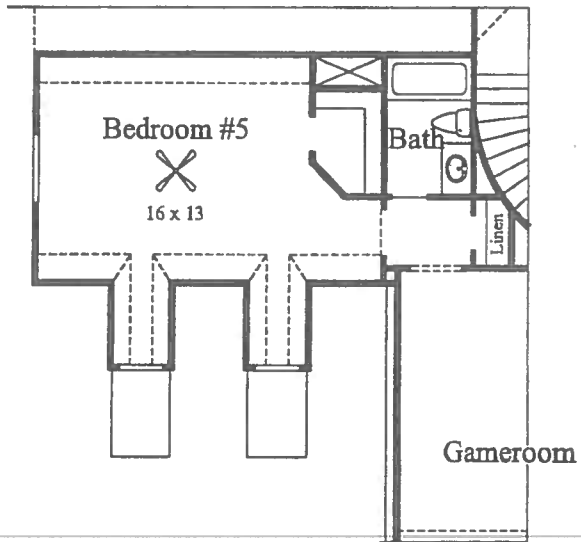

THE SHEFFIELD

PLAN 392 - 3209 SQ. FT.

THE SHEFFIELD

PLAN 392 - 3209 Sq. Ft.

Appraiser's calculation : 3678 ft² (w/optional 5th BR)

Optional Bedroom #5