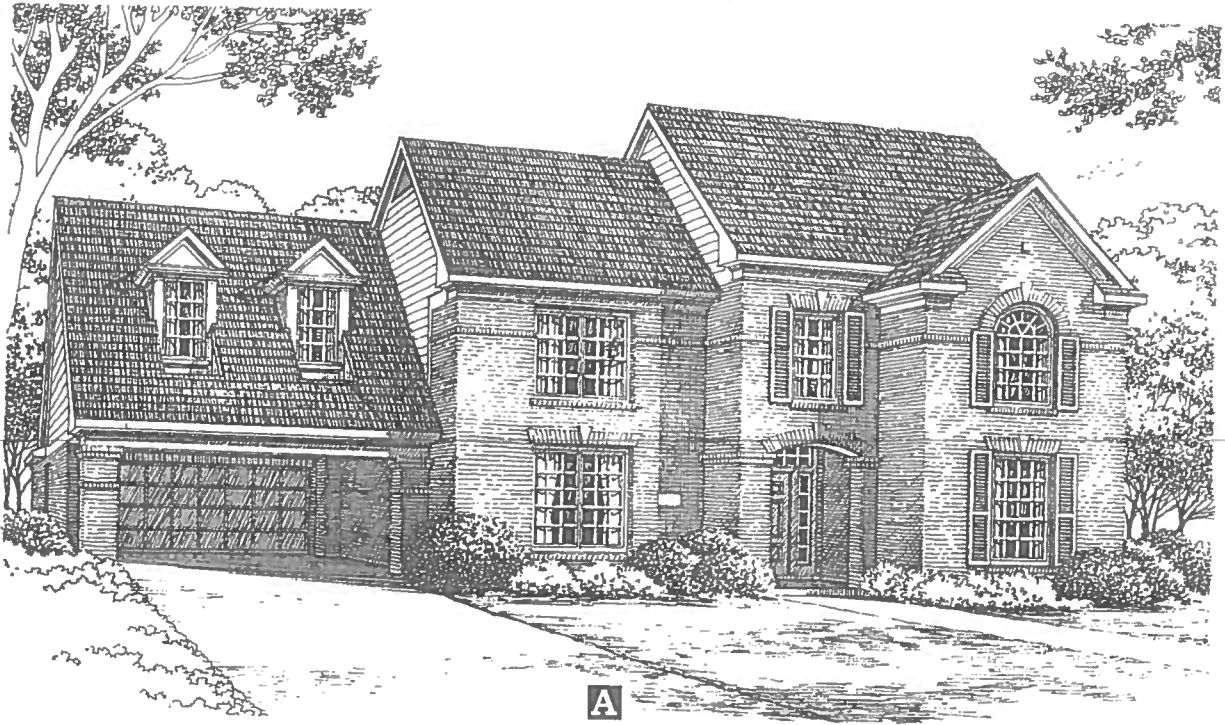

THE SHEFFIELD

PLAN 392 - 3209 SQ. FT.

THE SHEFFIELD

PLAN 392 - 3209 Sq. Ft.

Appraiser's calculation : 3678 ft² (w/optional 5th BR)

Optional Bedroom #5