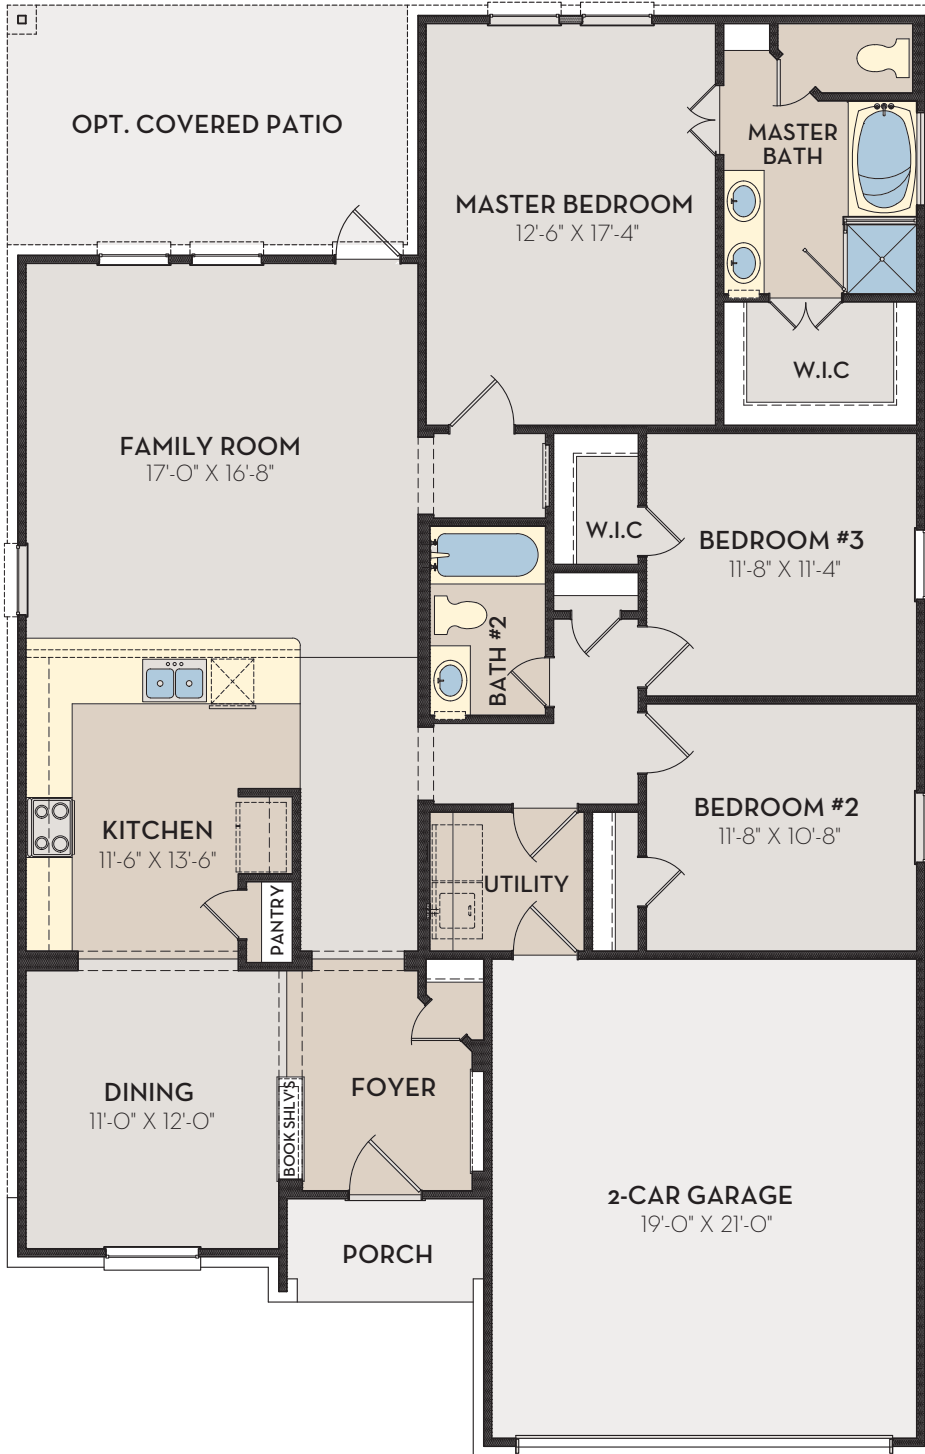

ELEVATION A

ELEVATION C Opt. Stone

ELEVATION C

ELEVATION D Opt. Stone

ELEVATION D

ELEVATION E Opt. Stone

ELEVATION E

OPTIONAL FIREPLACE

OPTIONAL SUPER SHOWER

OPT. BOX WINDOW SEAT

FRONT ENTRANCE W/OPT. SIDE LITE

OPT. 3 CAR GARAGE  
9'-8" x 20'-4"

OPT. 1/2 CAR GARAGE  
5'-0" x 18'-0"