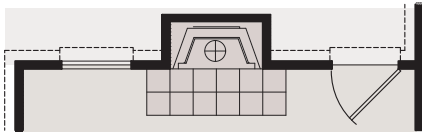

ELEVATION A

ELEVATION C Opt. Stone

ELEVATION C

ELEVATION D Opt. Stone

ELEVATION D

ELEVATION E Opt. Stone

ELEVATION E

OPTIONAL FIREPLACE

OPTIONAL SUPER SHOWER

OPT. BOX WINDOW SEAT

FRONT ENTRANCE W/OPT. SIDE LITE

OPT. 3 CAR GARAGE  
9'-8" x 20'-4"

OPT. 1/2 CAR GARAGE  
5'-0" x 18'-0"