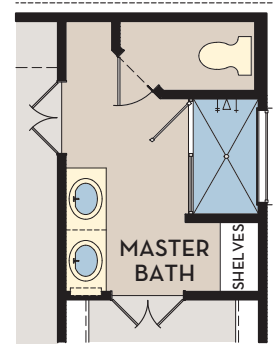

ELEVATION A

ELEVATION C Opt. Stone

ELEVATION C

ELEVATION D Opt. Stone

ELEVATION D

ELEVATION E Opt. Stone

ELEVATION E

OPTIONAL FIREPLACE

OPTIONAL SUPER SHOWER

OPT. BOX WINDOW SEAT

FRONT ENTRANCE W/OPT. SIDE LITE

OPT. 3 CAR GARAGE  
9'-8" x 20'-4"

OPT. 1/2 CAR GARAGE  
5'-0" x 18'-0"