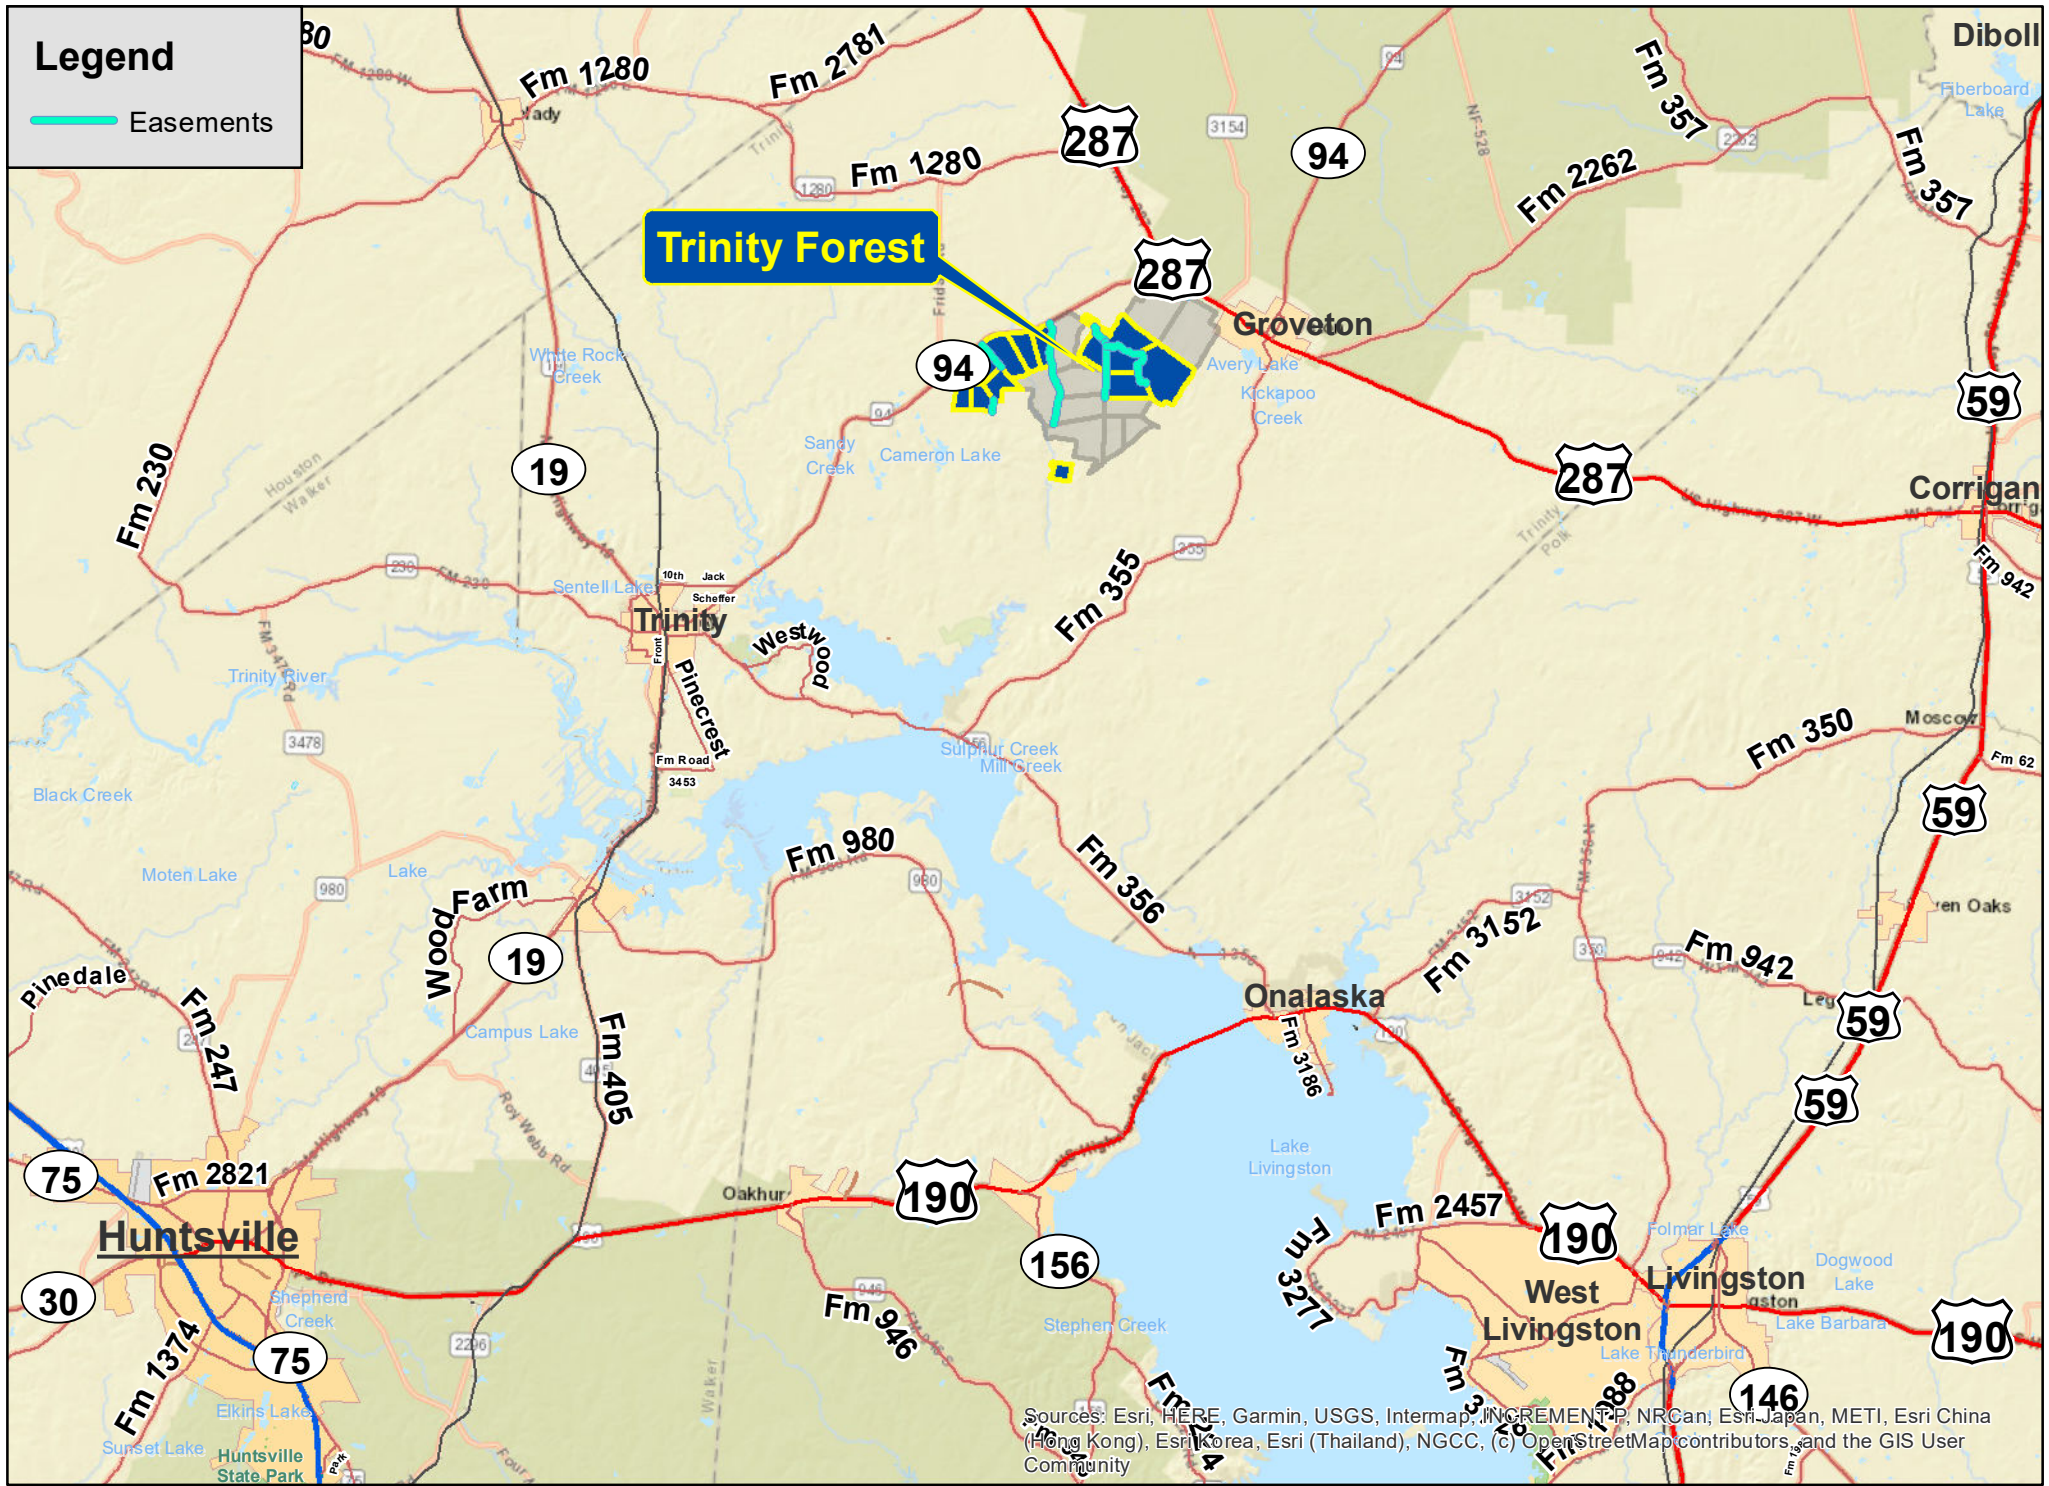

Legend

Easements

Sources: Esri, HERE, Garmin, USGS, Intermap, INCREMENT P, NRCan, Esri Japan, METI, Esri China (Hong Kong), Esri Korea, Esri (Thailand), NGCC, (c) OpenStreetMap contributors, and the GIS User Community

Groveton, Trinity Co., TX

For illustration purposes only.

Legend

Easements

Trinity Forest

Sources: Esri, HERE, Garmin, USGS, Intermap, INCREMENT P, NRCan, Esri Japan, METI, Esri China (Hong Kong), Esri Korea, Esri (Thailand), NGCC, (c) OpenStreetMap contributors, and the GIS User Community

Groveton, Trinity Co., TX

For illustration purposes only.

Legend

Easements

Trinity Forest

Groveton, Trinity Co., TX

For illustration purposes only.

Sources: Esri, HERE, Garmin, USGS, Intermap, INCREMENT P, NRCan, Esri Japan, METI, Esri China (Hong Kong), Esri Korea, Esri (Thailand), NGCC, (c) OpenStreetMap contributors, and the GIS User Community