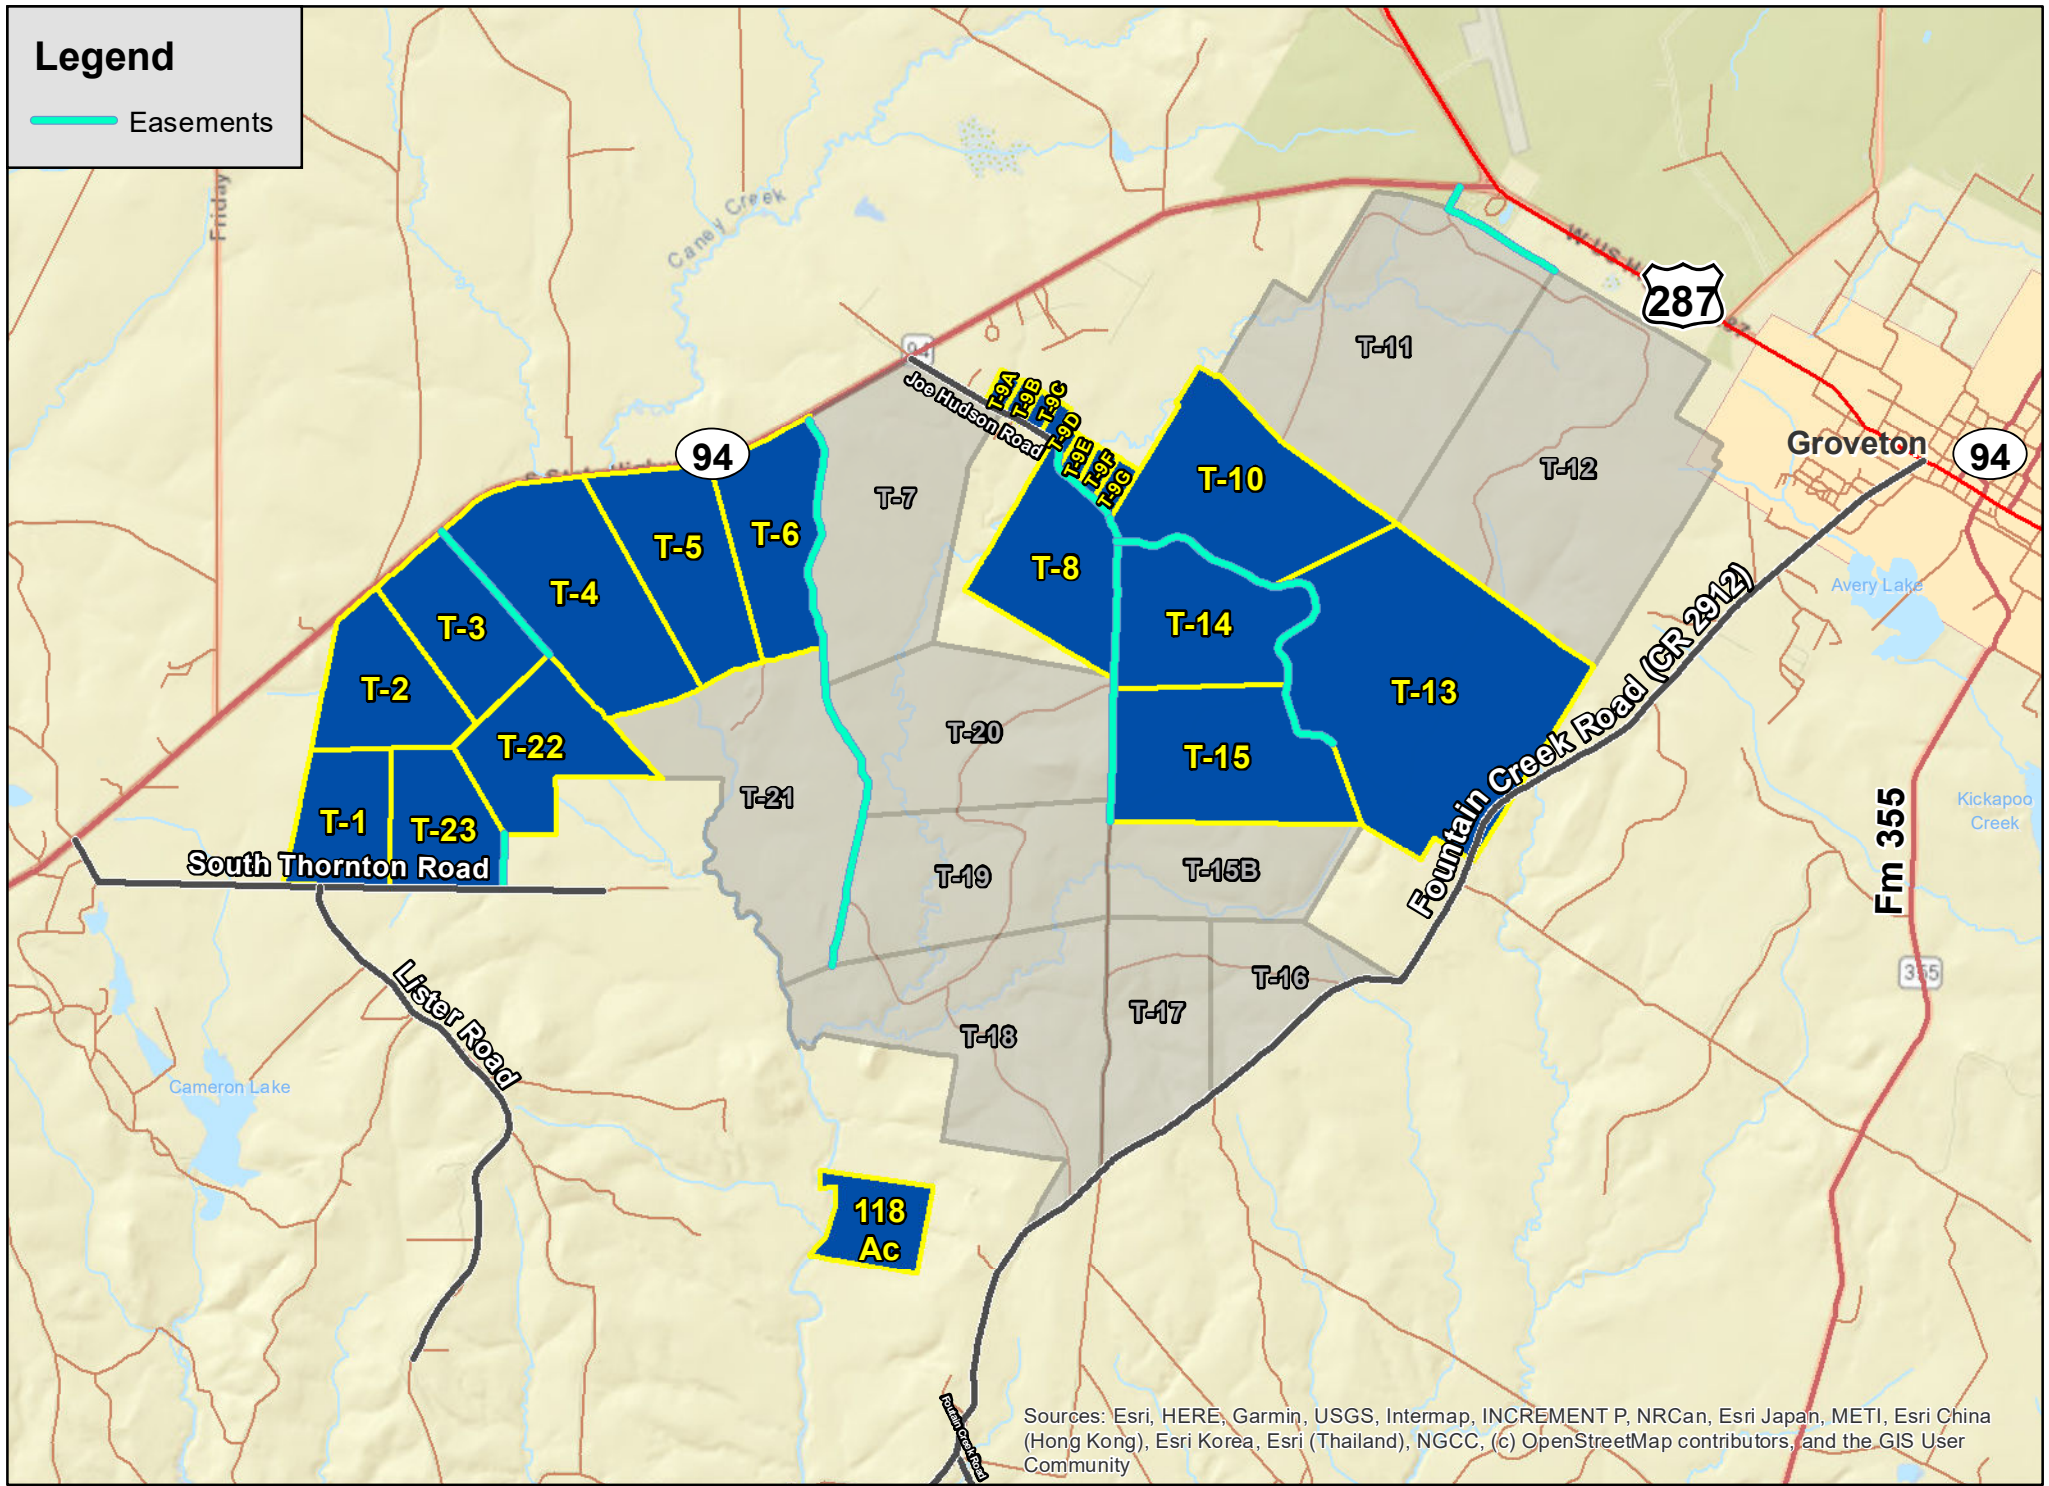

Legend

Easements

Sources: Esri, HERE, Garmin, USGS, Intermap, INCREMENT P, NRCan, Esri Japan, METI, Esri China (Hong Kong), Esri Korea, Esri (Thailand), NGCC, (c) OpenStreetMap contributors, and the GIS User Community

Groveton, Trinity Co., TX

For illustration purposes only.

Legend

Easements

Trinity Forest

Sources: Esri, HERE, Garmin, USGS, Intermap, INCREMENT P, NRCan, Esri Japan, METI, Esri China (Hong Kong), Esri Korea, Esri (Thailand), NGCC, (c) OpenStreetMap contributors, and the GIS User Community

Groveton, Trinity Co., TX

For illustration purposes only.

Legend

Easements

Trinity Forest

Groveton, Trinity Co., TX

For illustration purposes only.

Sources: Esri, HERE, Garmin, USGS, Intermap, INCREMENT P, NRCan, Esri Japan, METI, Esri China (Hong Kong), Esri Korea, Esri (Thailand), NGCC, (c) OpenStreetMap contributors, and the GIS User Community