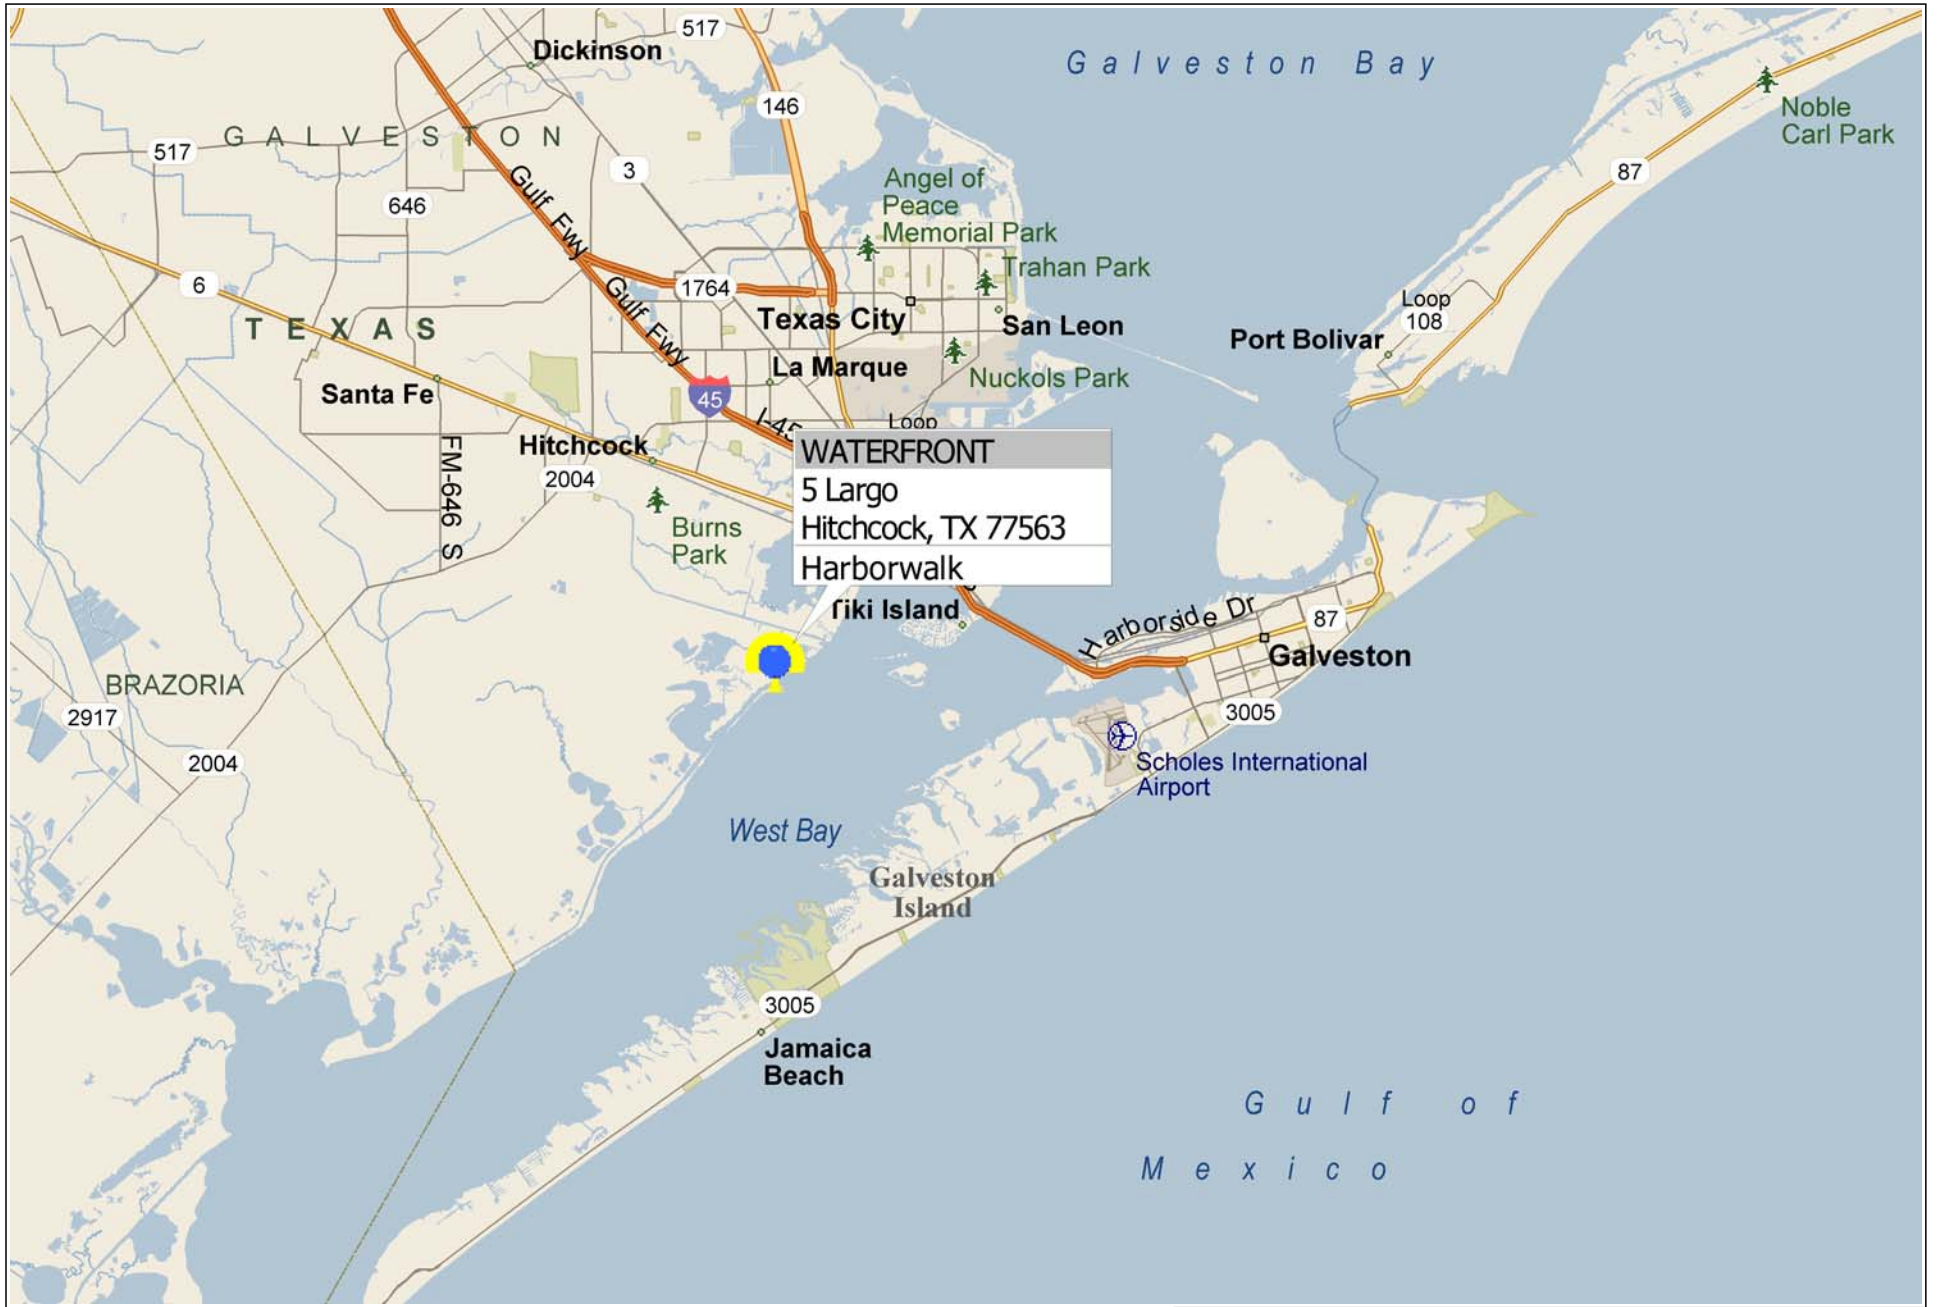

\*\*\* WATERFRONT \*\*\* 5 Largo ~ Harborwalk

HARBORWALK BLVD

SHELL KEY

HARBORWALK BLVD

TEAKETTLE

HAWKEYE

SHELL KEY

LARGO

FLEMING

BIG TORCH

LOGGERHEAD

HARBORWALK

SADDELBUNCH

SUGARLOAF

WATERKEY

LONG KEY

LOGGERHEAD

HARBORWALK

RAMROD

SADDELBUNCH

SUGARLOAF

WATERKEY

LONG KEY

ISAMORADA