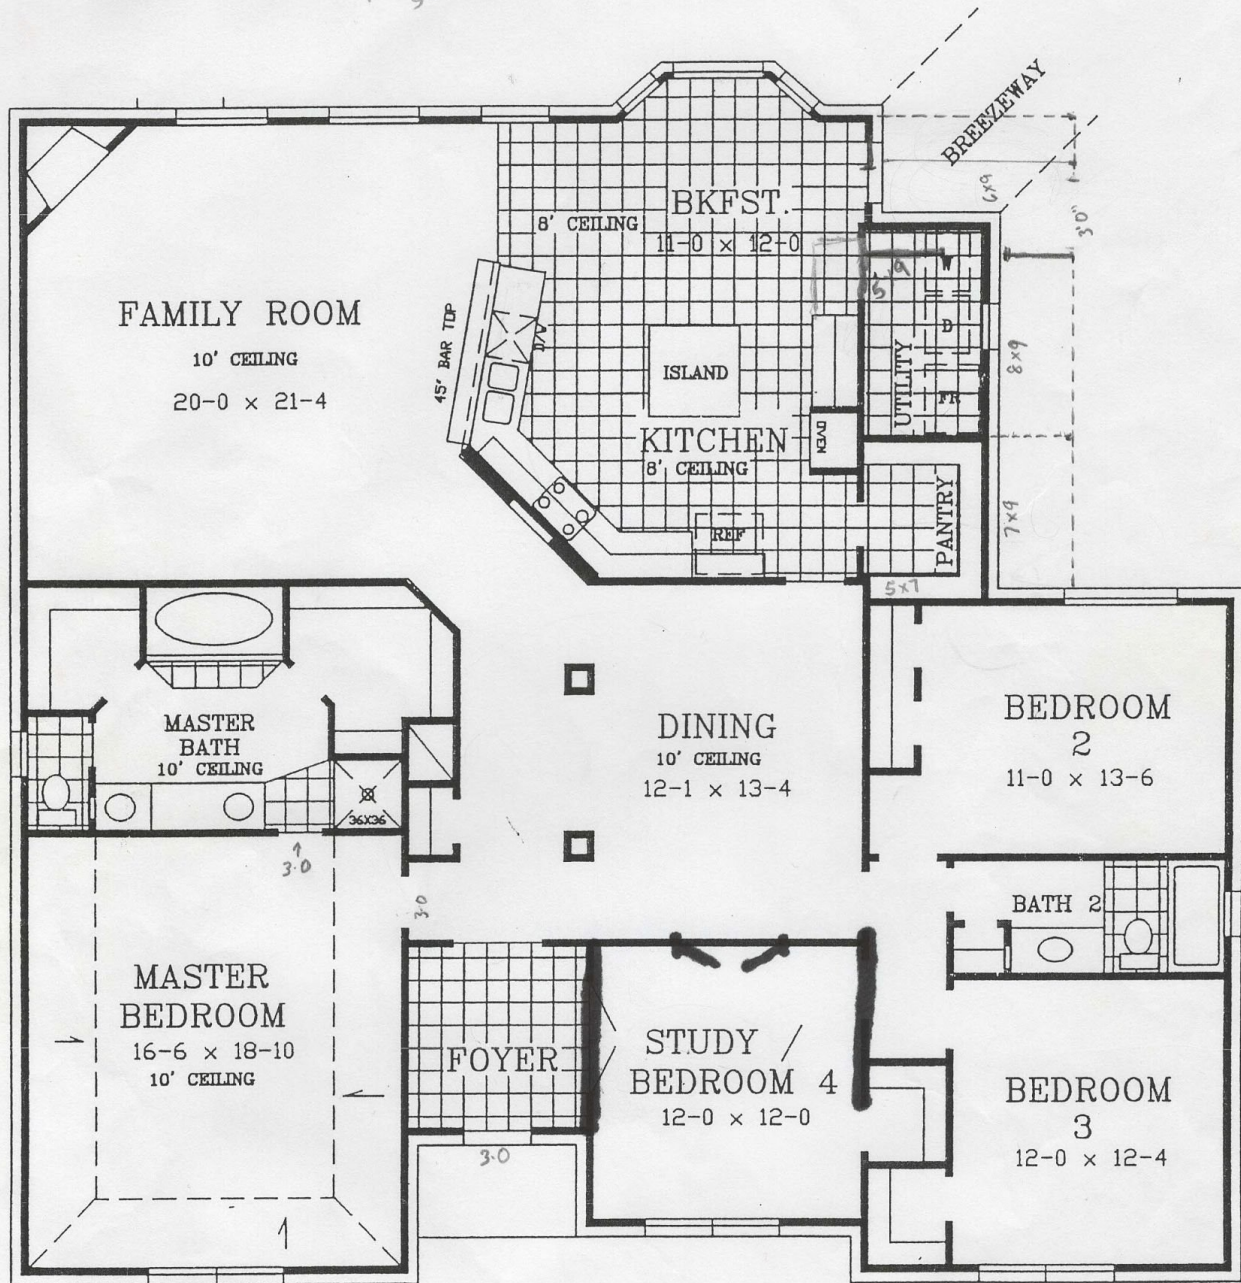

HIDDEN ROOM
STORM SHELTER

322.5 PLAN

2525 SQ. FT.