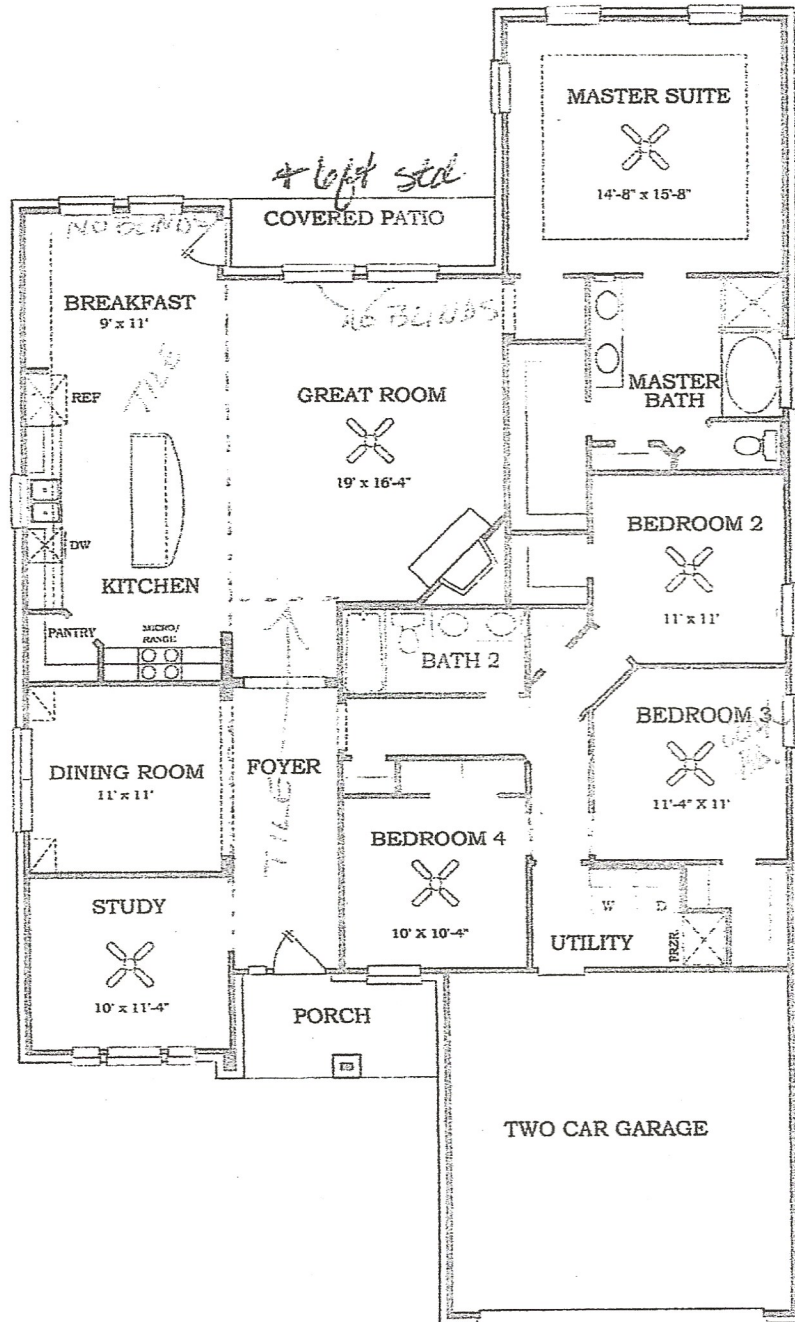

Design Studio Homes

The Mulberry

Model 1041 • 2284 sq. ft.

2/05

The specific features in a home may vary from home to home and from one community to another. We reserve the right to substitute equipment, materials, appliances and brand names with items of equal or higher, in our sole opinion, value. Square footages are approximate. Color and size variations may occur. The prices of our homes, included features, and available locations are subject to change without notice. Please see the actual home purchase agreement for additional information, disclosures, and disclaimers relating to the home and its features. Void where prohibited by law.