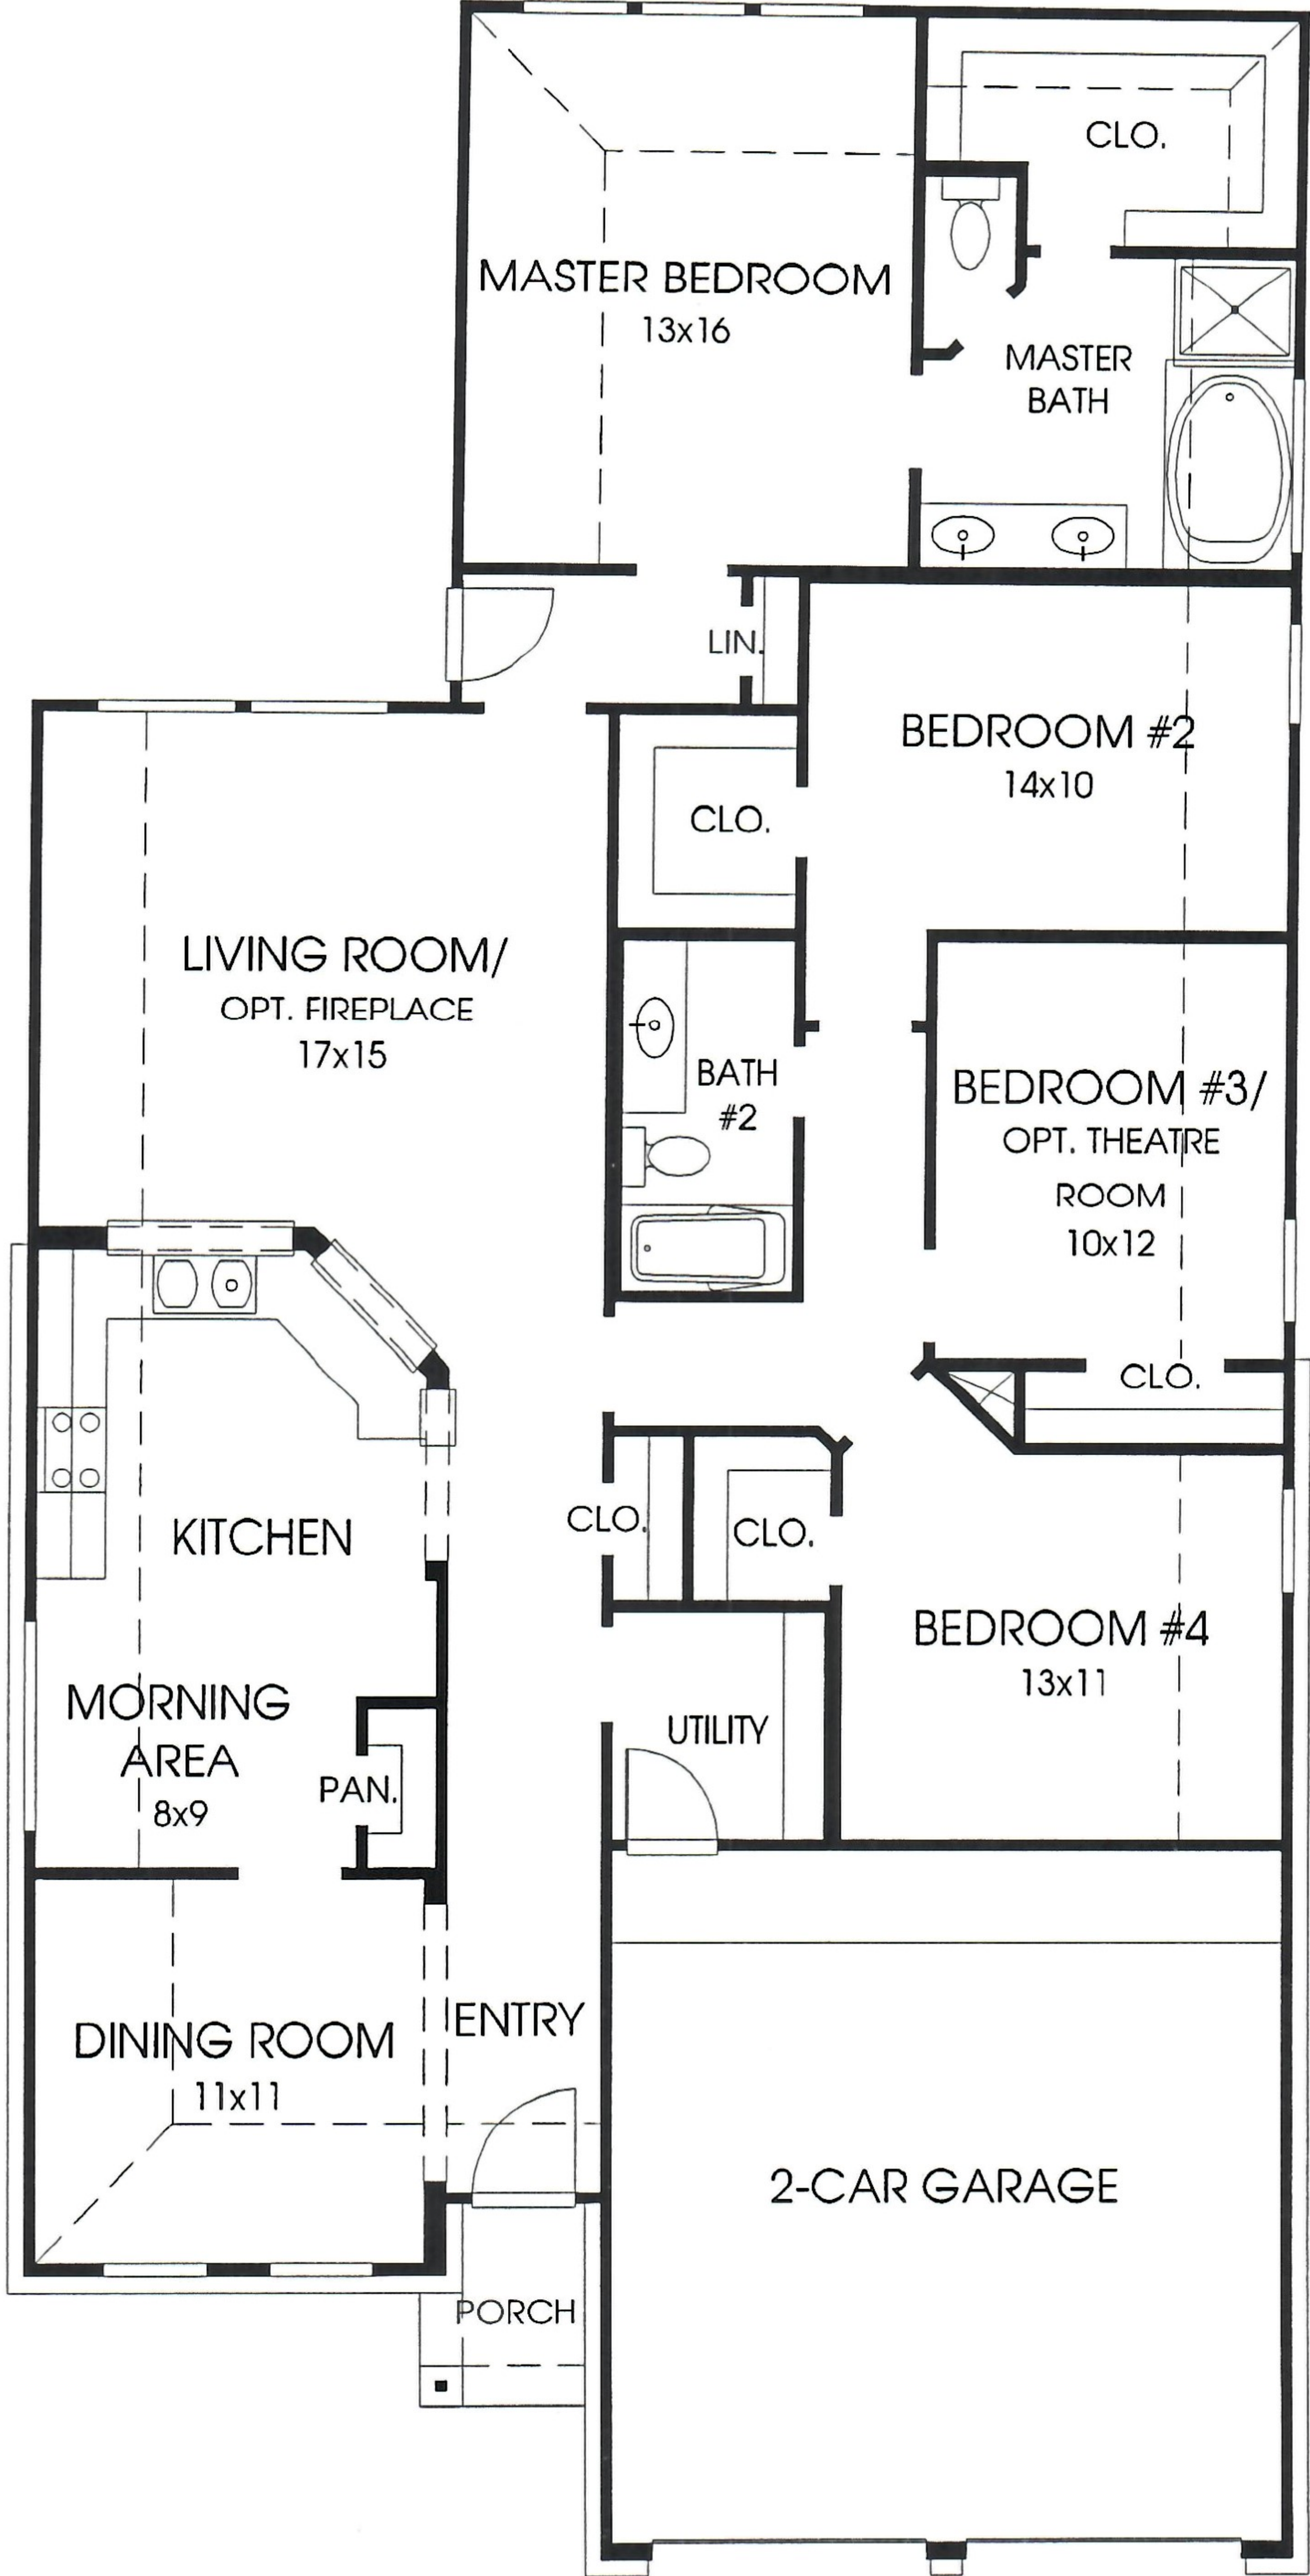

# DESIGNS

## Plan 1959W

This home contains approximately 1,959 square feet and includes four bedrooms and two baths.

Note: The options listed on this brochure are available at an additional cost.

Not included: inside keyed deadbolt locks, refrigerators, furnishings, drapery, plants, decorator items and all other personal property being used in model homes. Builder reserves the right to make changes in the plans and specifications, and to substitute material of similar quality. Room dimensions indicate approximate inside area measurements.  
10/10/2008 - Perry Homes (CL&CL-W)