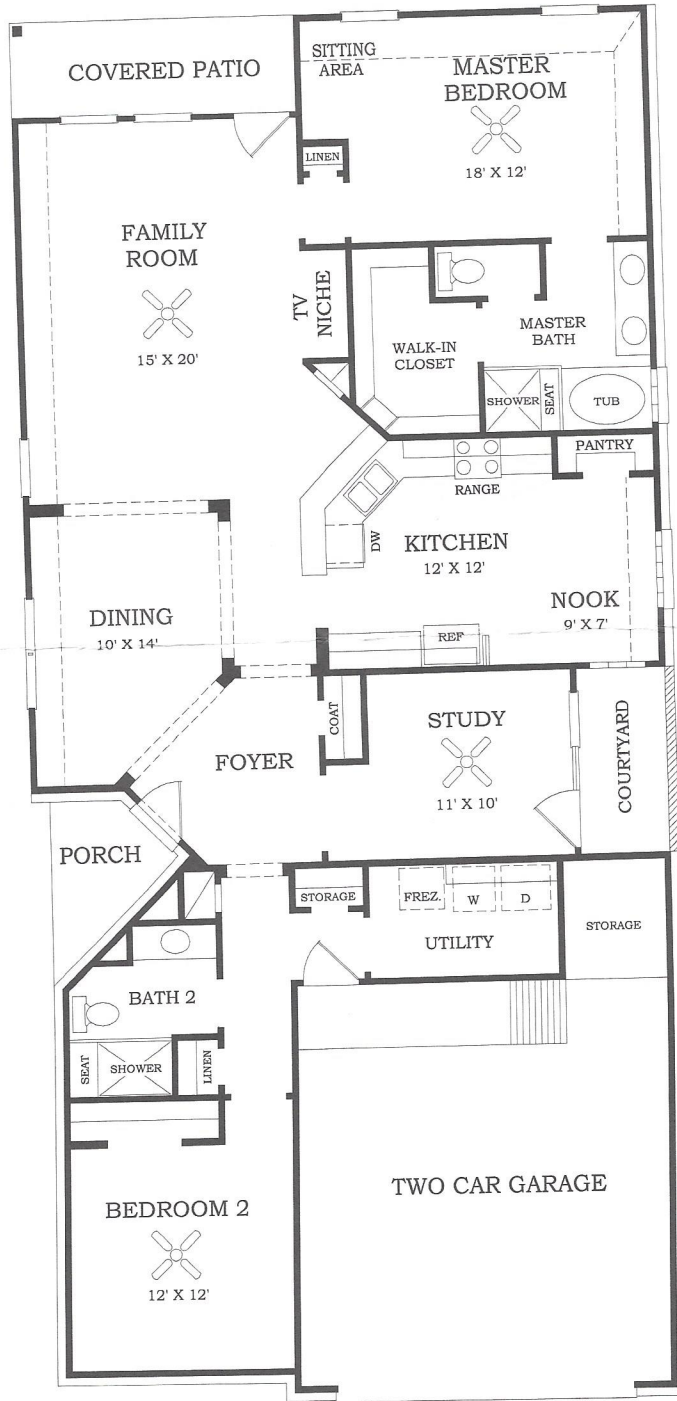

Design Studiosm Homes

The Brookside

Model 7531 • 1,921 sq. ft.

Elevation A

Elevation B

Design Studiosm Homes

The Brookside

Model 7531 • 1,921 sq. ft.