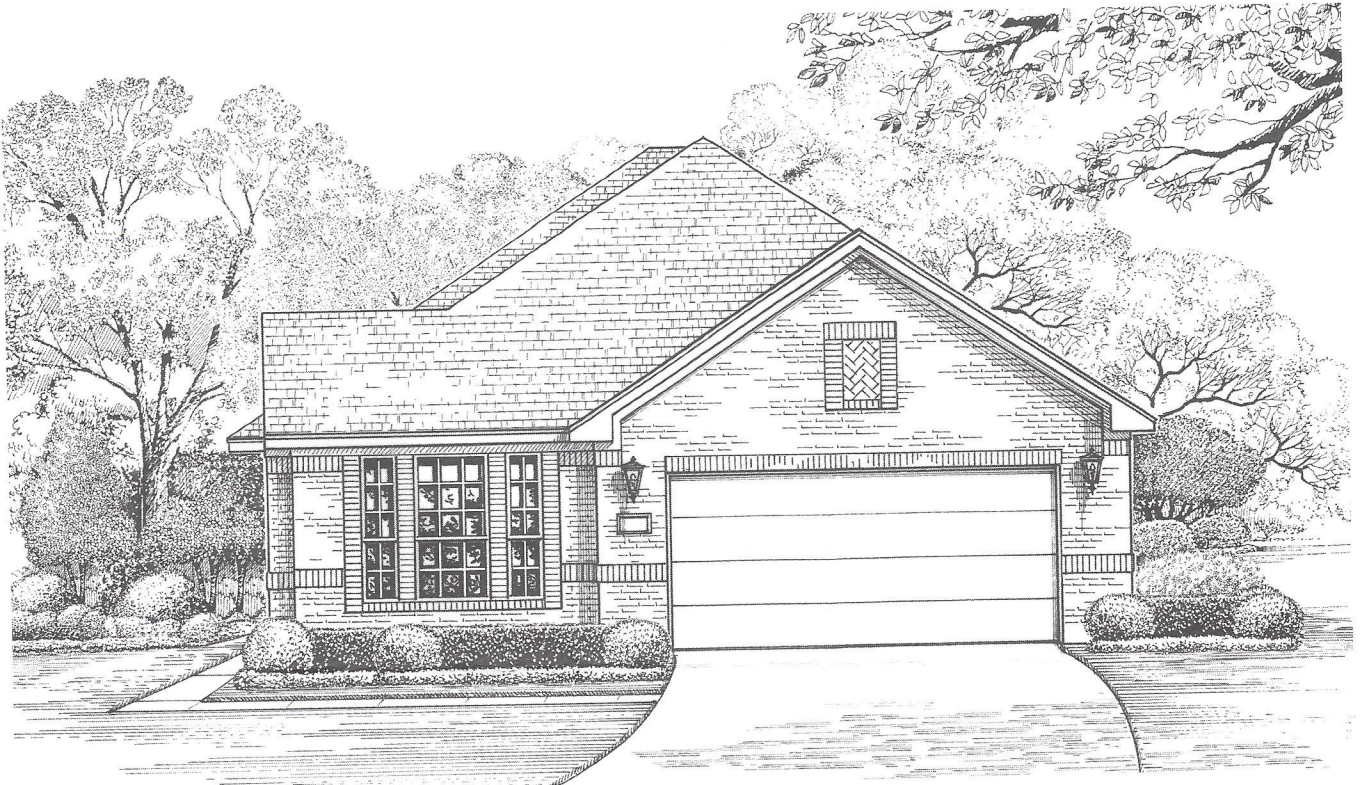

Design Studiosm Homes

The Brookside

Model 7531 • 1,921 sq. ft.

Elevation A

Elevation B

Design Studiosm Homes

The Brookside

Model 7531 • 1,921 sq. ft.