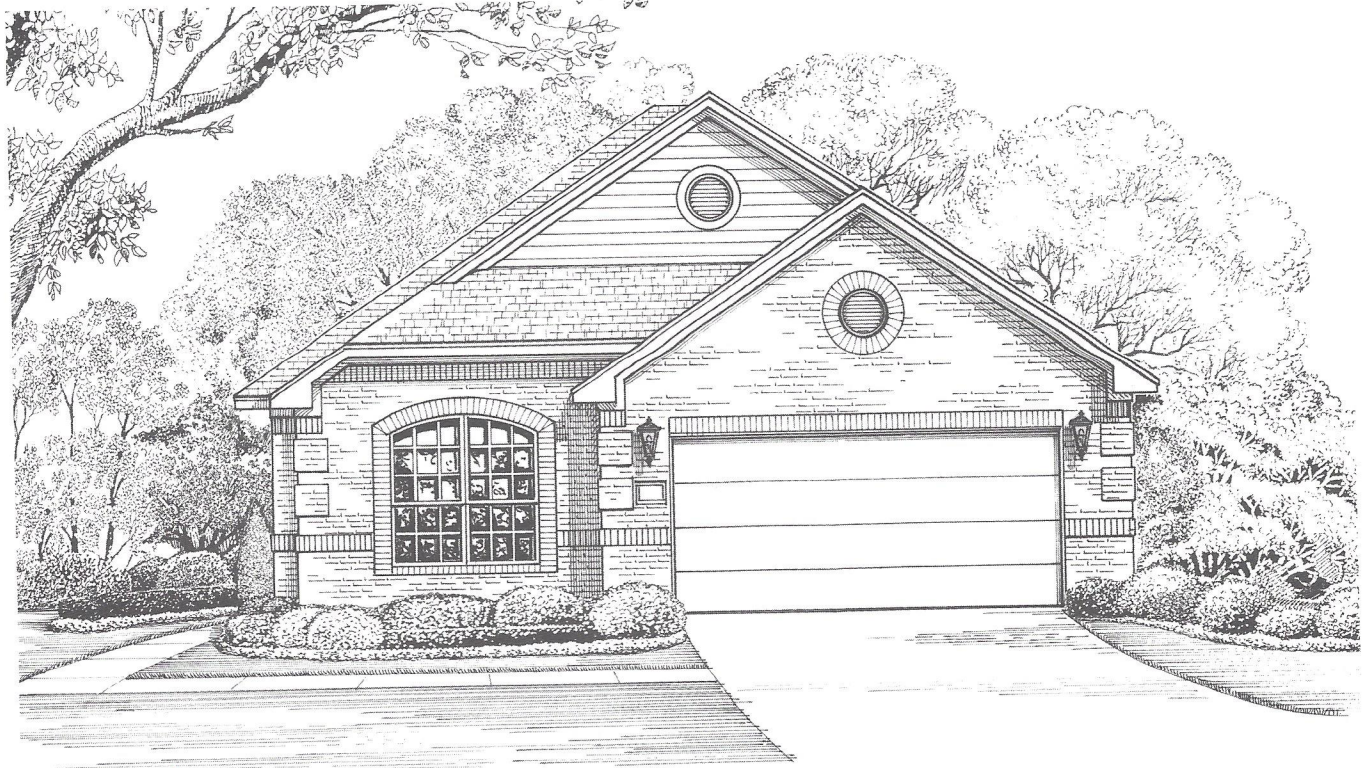

Design Studiosm Homes

The Brookside

Model 7531 • 1,921 sq. ft.

Elevation A

Elevation B

Design Studiosm Homes

The Brookside

Model 7531 • 1,921 sq. ft.