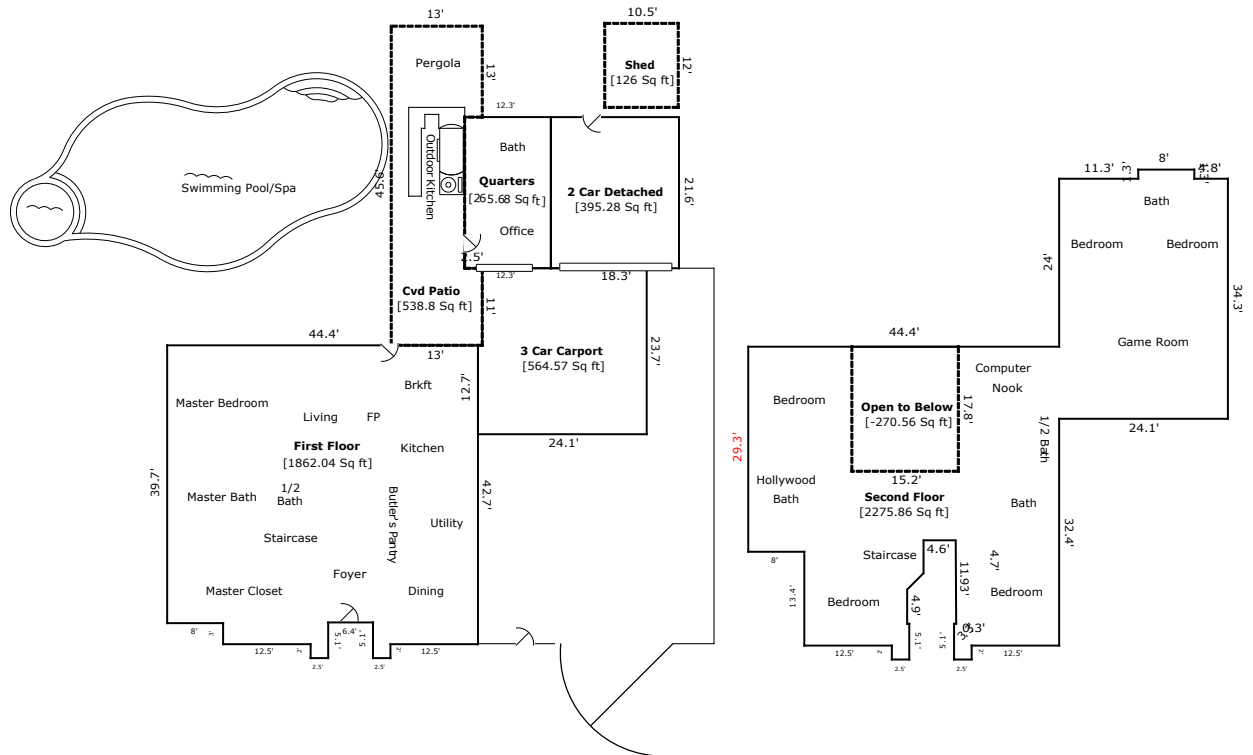

Building Sketch (Page - 1)

Borrower/Client			
Property Address 606 Cannon Lane			
City	County	State	Zip Code
Lender			

TOTAL Sketch by a la mode, inc.

Building Sketch (Page - 2)

Borrower/Client			
Property Address	606 Cannon Lane		
City	County	State	Zip Code
Lender			

TOTAL Sketch by a la mode, inc.

Area Calculations Summary

Living Area	Calculation Details		
First Floor	1862.04 Sq ft	44.4 × 39.6	= 1758.24
		2.5 × 2	= 5
		3.1 × 15	= 46.5
		0.1 × 8	= 0.8
		2.5 × 2	= 5
		3.1 × 15	= 46.5
Second Floor	2546.42 Sq ft	8 × 1.3	= 10.4
		34.3 × 24.1	= 826.63
		2.5 × 2	= 5
		2.5 × 2	= 5
		44.4 × 27.67	= 1228.39
		15 × 3.1	= 46.5
		14.7 × 4.9	= 72.03
		1.63 × 8	= 13.07
		7.03 × 14.7	= 103.39
		2.33 × 4.7	= 10.97
		0.5 × 2.33 × 2.33	= 2.72
		15.03 × 14.7	= 220.99
		0.5 × 11.93 × 0.07	= 0.4
		3.1 × 0.3	= 0.93
Open to Below	-270.56 Sq ft	15.2 × 17.8	= 270.56
Total Living Area (Rounded):	4138 Sq ft		
Non-living Area			
Shed	126 Sq ft	10.5 × 12	= 126
Cvd Patio	538.8 Sq ft	45.6 × 10.5	= 478.8
		2.5 × 13	= 32.5
		2.5 × 11	= 27.5
3 Car Carport	564.57 Sq ft	23.7 × 23.5	= 556.95
		0.6 × 12.7	= 7.62
2 Car Detached	395.28 Sq ft	18.3 × 21.6	= 395.28
Quarters	265.68 Sq ft	12.3 × 21.6	= 265.68