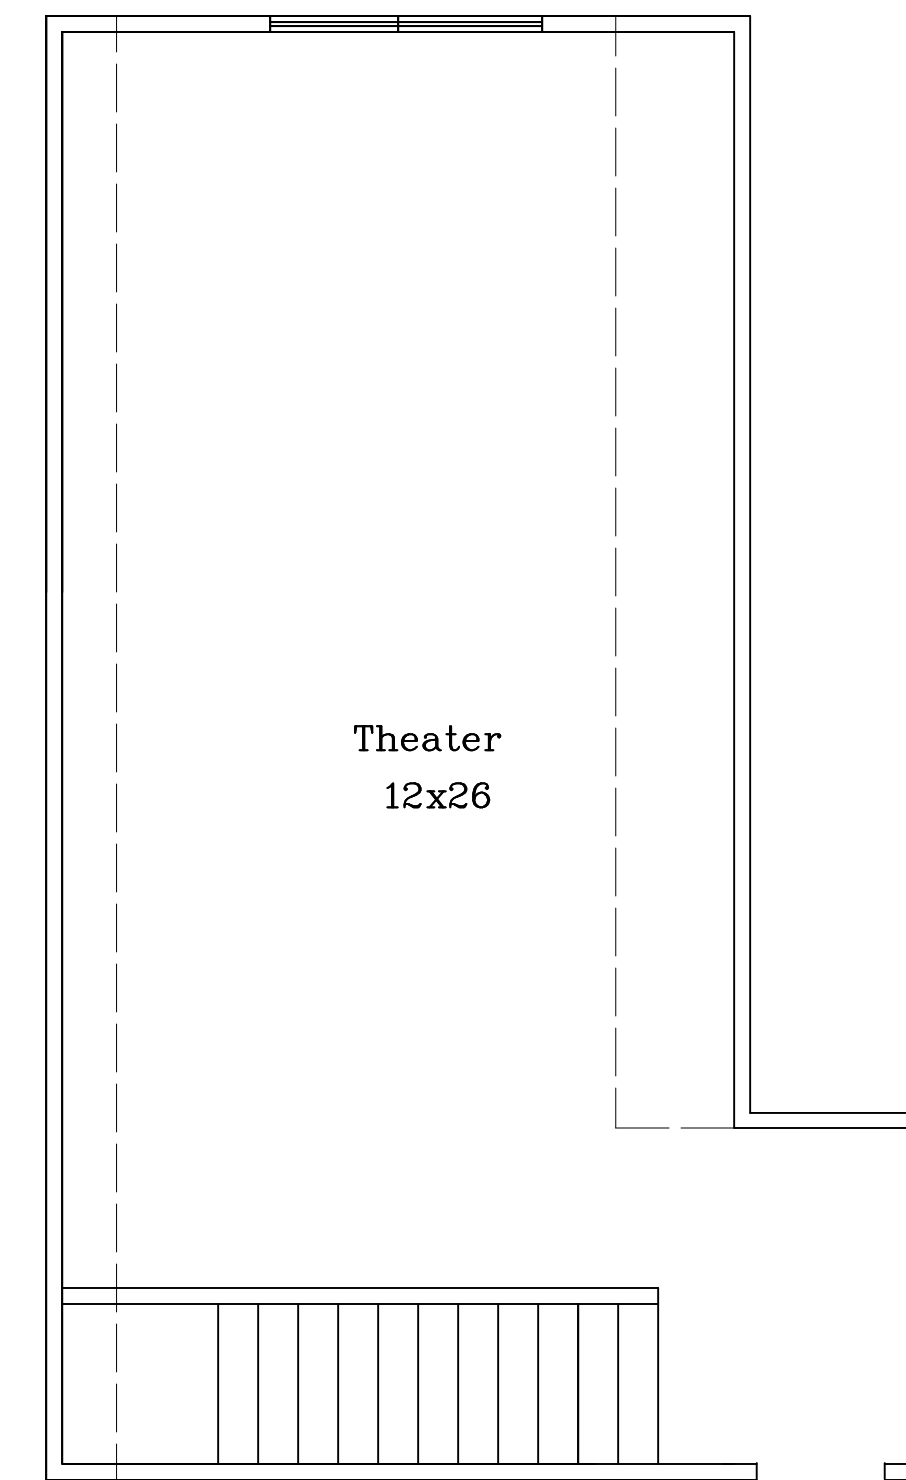

FIRST FLOOR PLAN

GARAGE 369 SQ.FT  
 LIVING 2397 SQ.FT  
 PORCHES 96 SQ.FT  
 TOTAL 2862 SQ.FT

SECOND FLOOR PLAN

ATTIC PLAN

REVISIONS:

FLOOR PLAN  
 BEVIS COURT  
 FOR ANC HOMES

ANC HOMES