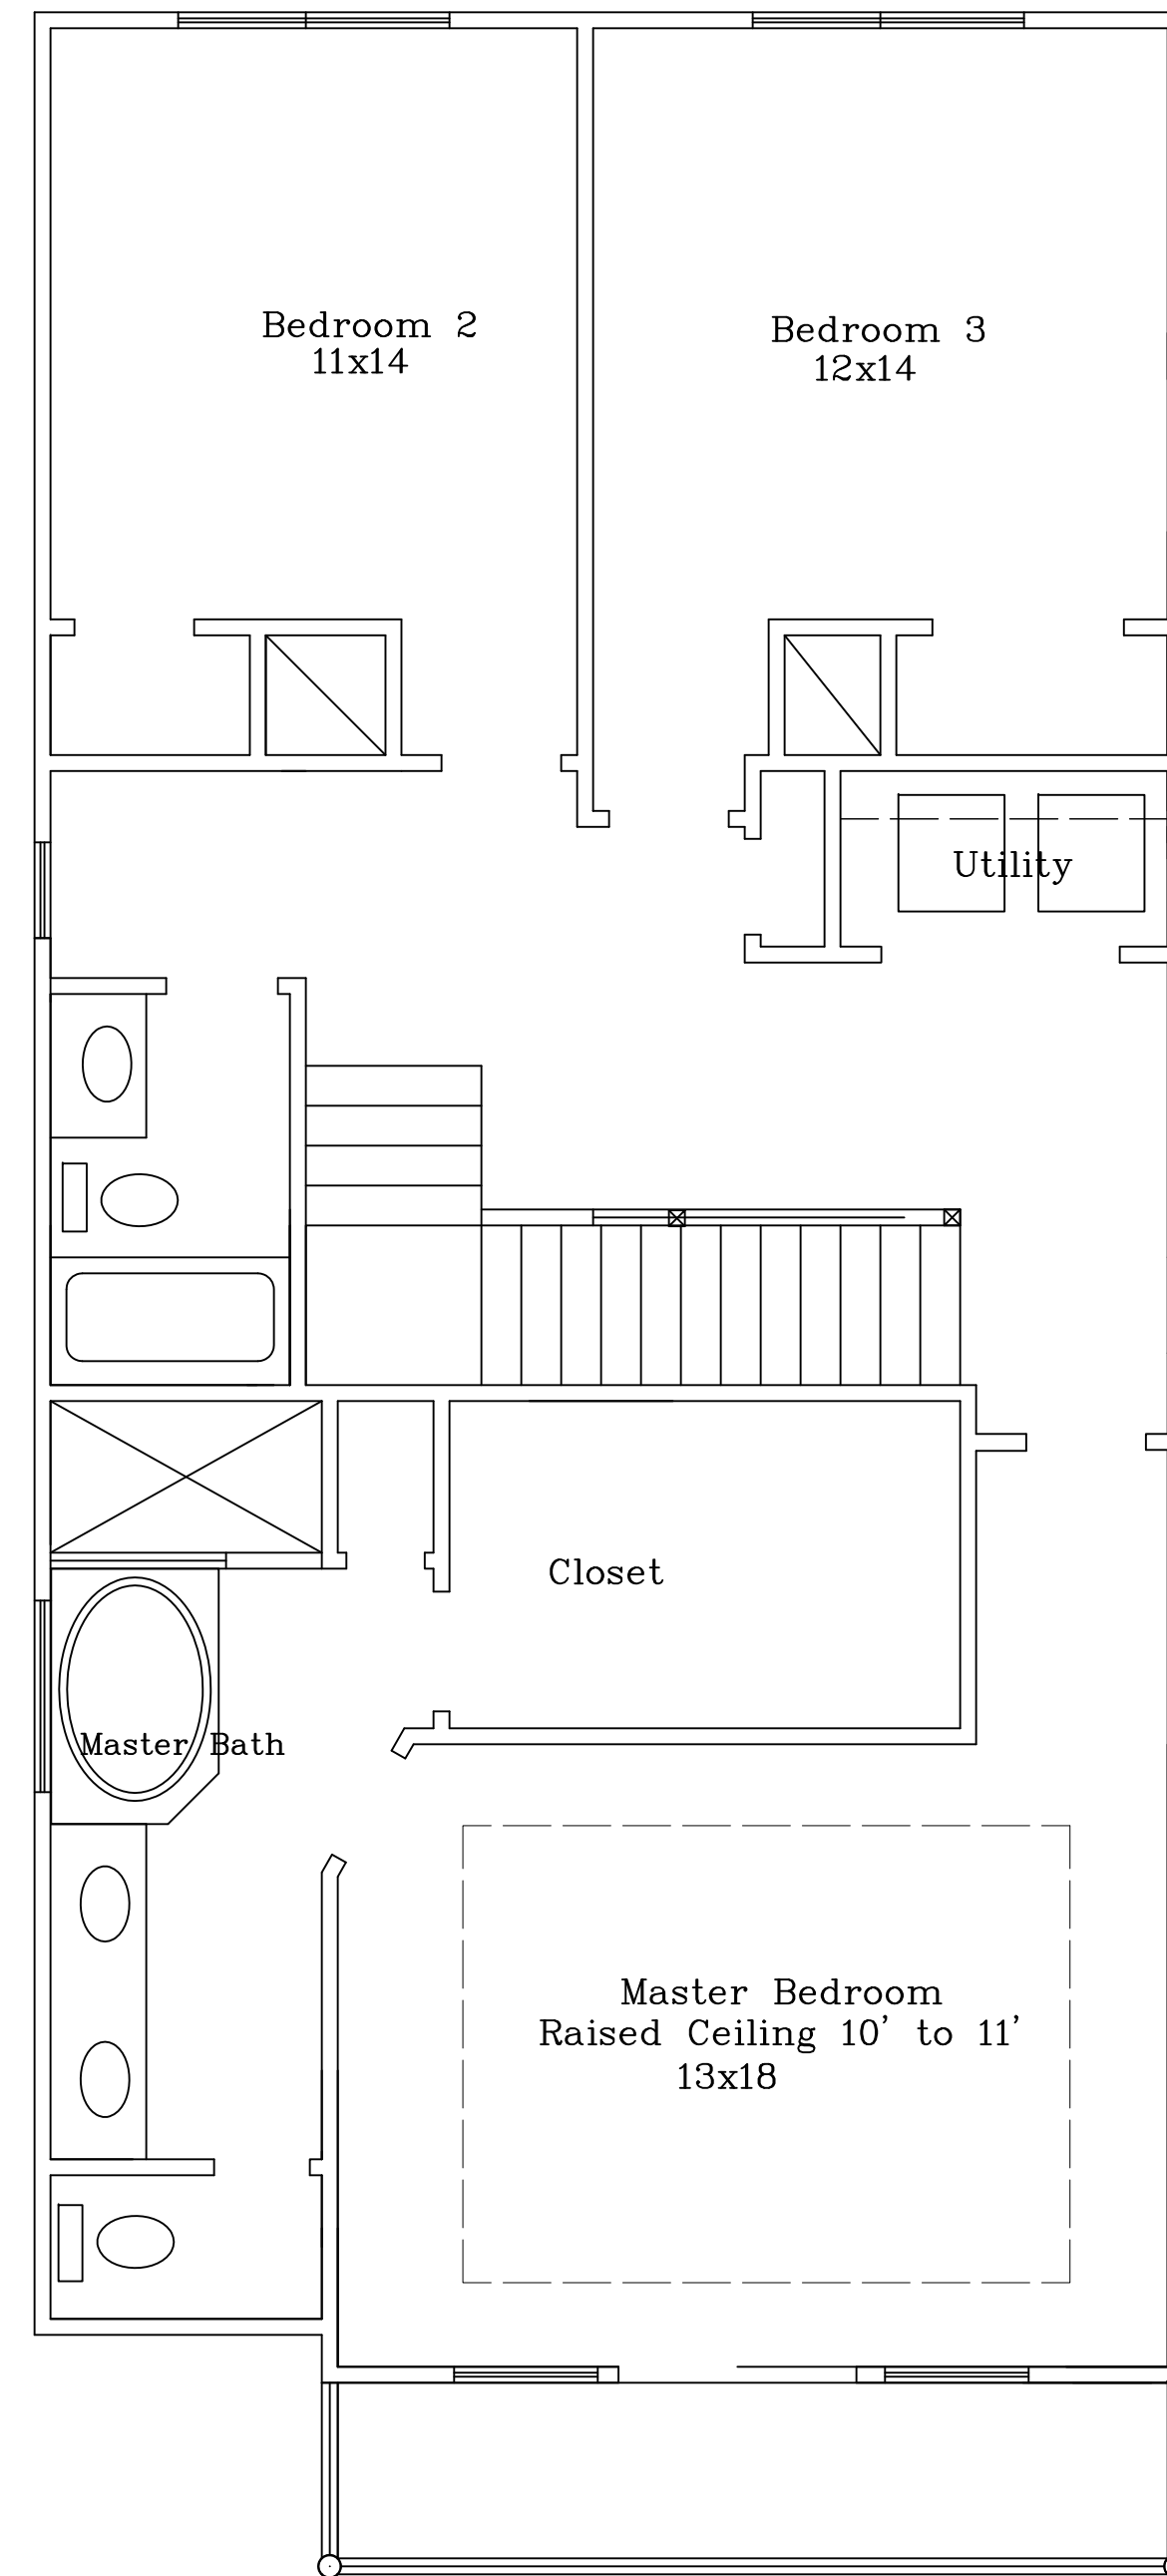

FIRST FLOOR PLAN

GARAGE 369 SQ.FT  
 LIVING 2397 SQ.FT  
 PORCHES 96 SQ.FT  
 TOTAL 2862 SQ.FT

SECOND FLOOR PLAN

ATTIC PLAN

REVISIONS:

FLOOR PLAN  
 BEVIS COURT  
 FOR ANC HOMES

ANC HOMES