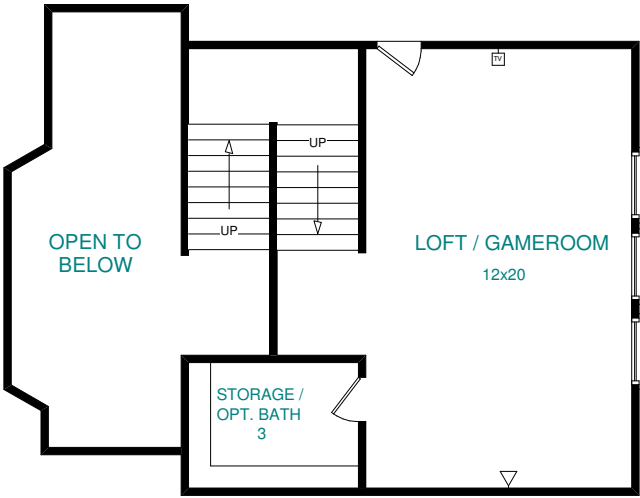

BRIARWOOD HOMES PLAN 622

2782 SQ FT

LOFT / 2ND FLOOR

FIRST FLOOR