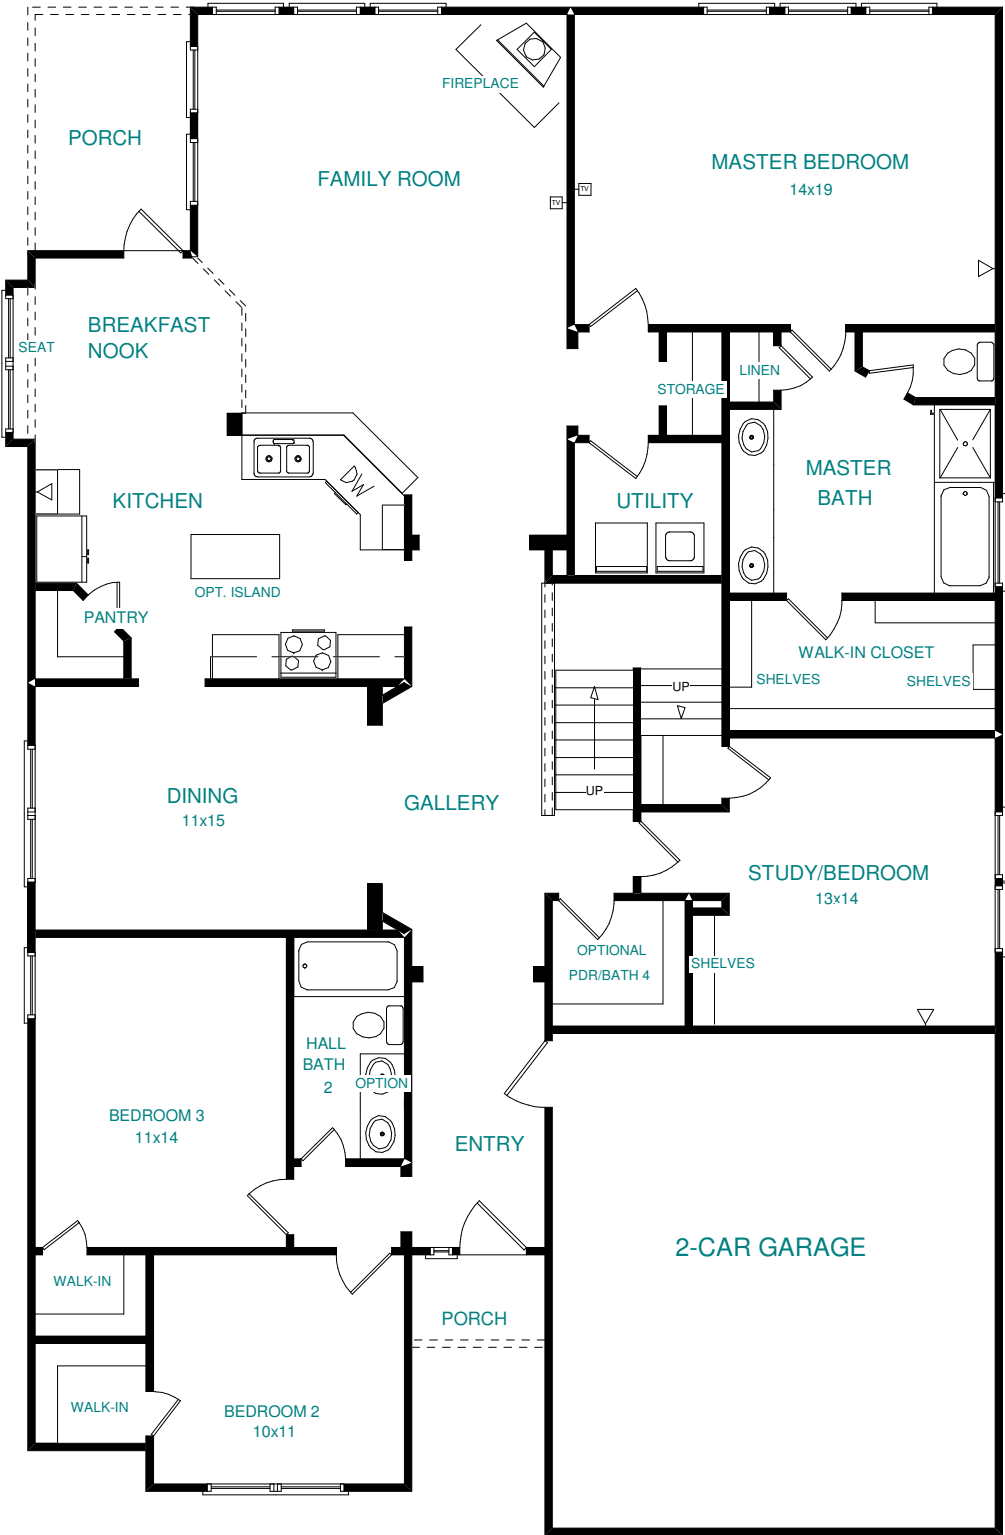

BRIARWOOD HOMES PLAN 622

2782 SQ FT

LOFT / 2ND FLOOR

FIRST FLOOR