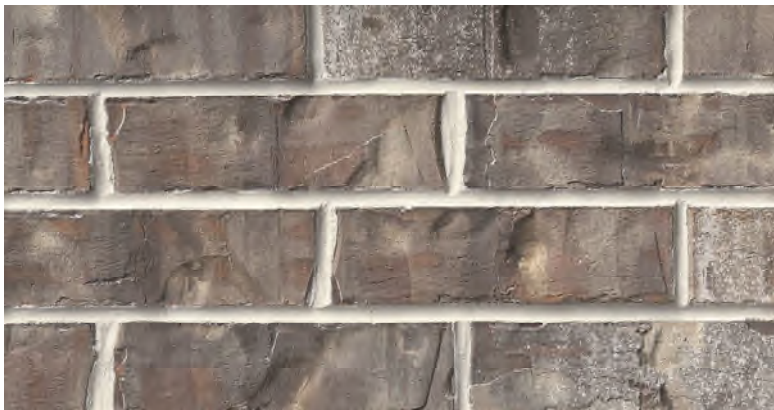

17

Community Color Palette | International

Weathered Wood – CLI7W0000 (DHH) CLIW0007 (TMH)

Roof. Weathered Wood
Per Community Guidelines

Brick Selection
Meridian | Sheltered Bluff