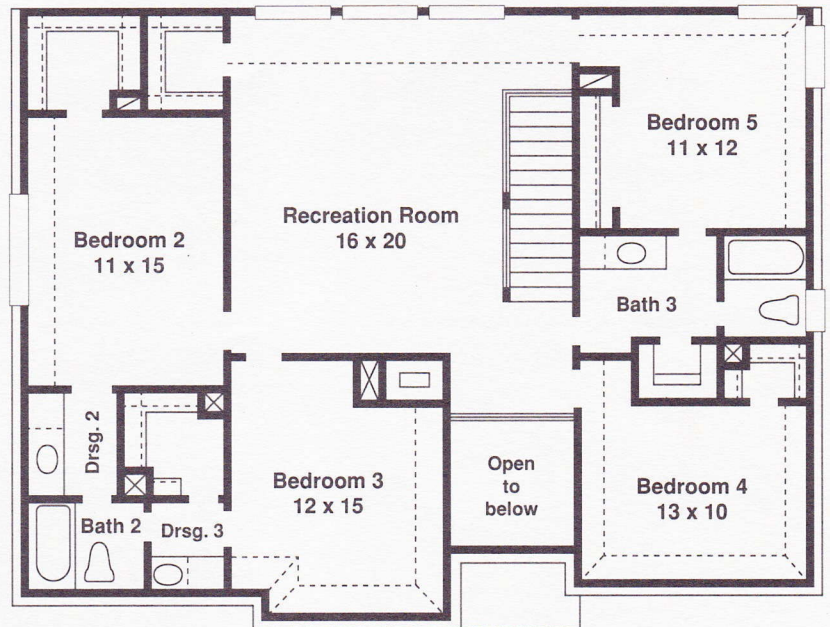

The Georgetown

5 bedroom / 3½ bath / formal living / formal dining / family room / breakfast room / recreation room / detached garage

- Dramatic 2 story entry
- Spacious family room with elegant fireplace and dry bar arrangement
- Master bath has glass enclosed shower stall, side-by-side vanities and walk-in closets
- Bow bay window in breakfast room
- Convenient rear-entry stairway
- Spacious recreation room at top of stairs with balcony overlooking entry