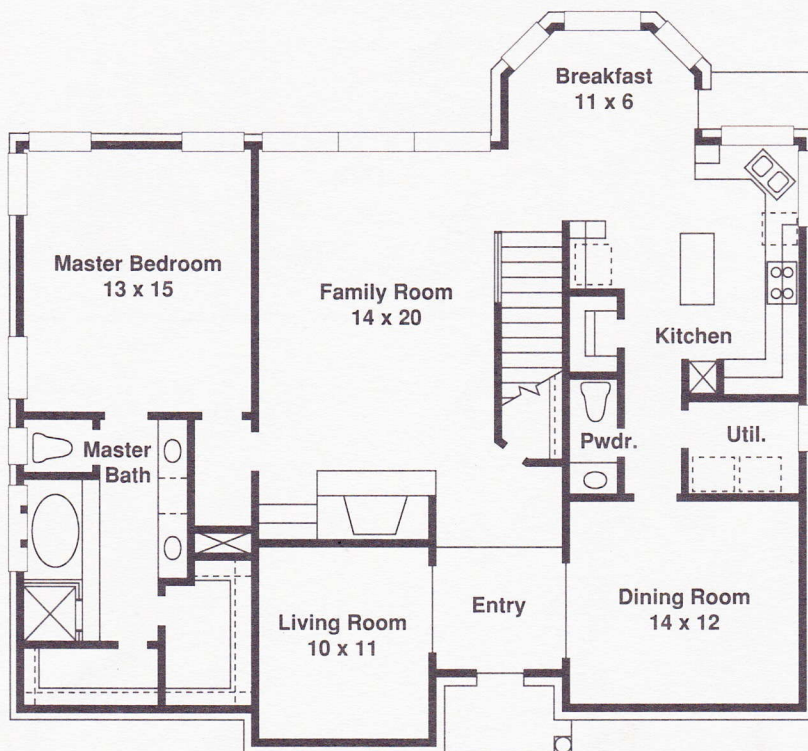

The Georgetown

5 bedroom / 3½ bath / formal living / formal dining / family room / breakfast room / recreation room / detached garage

- Dramatic 2 story entry
- Spacious family room with elegant fireplace and dry bar arrangement
- Master bath has glass enclosed shower stall, side-by-side vanities and walk-in closets
- Bow bay window in breakfast room
- Convenient rear-entry stairway
- Spacious recreation room at top of stairs with balcony overlooking entry