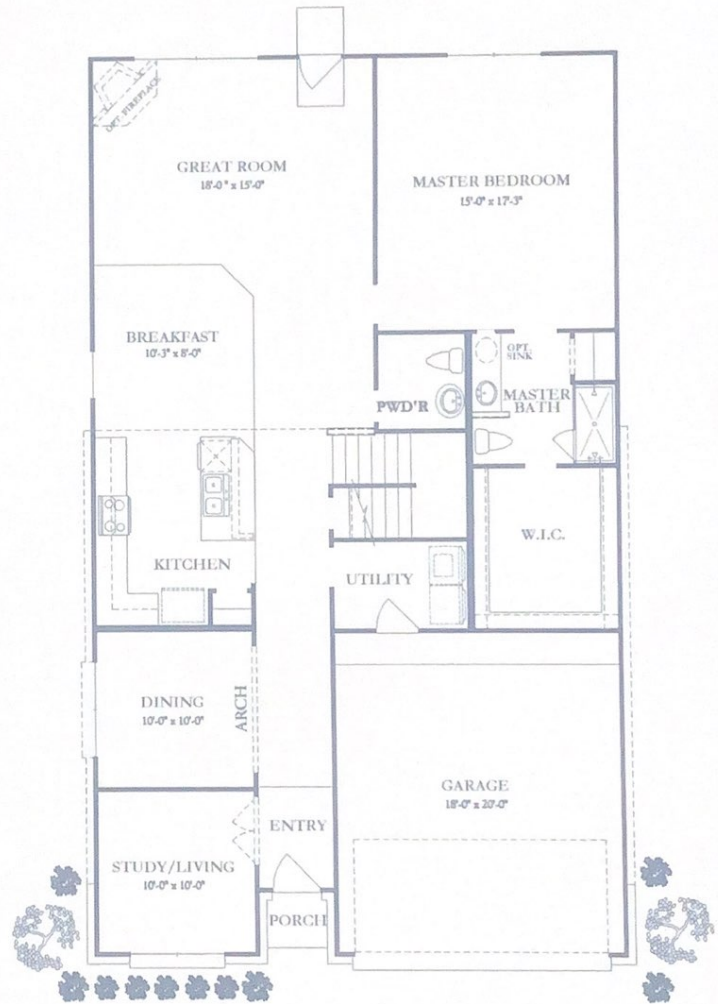

# Floorplan

## Plan 4519

2627 square feet

# Trophy Homes

OPT. MASTER BATH

SECOND FLOOR

FIRST FLOOR

[www.trophyhomes-tx.com](http://www.trophyhomes-tx.com)

Plans, prices, specifications and square footages are approximate and subject to change without notice.