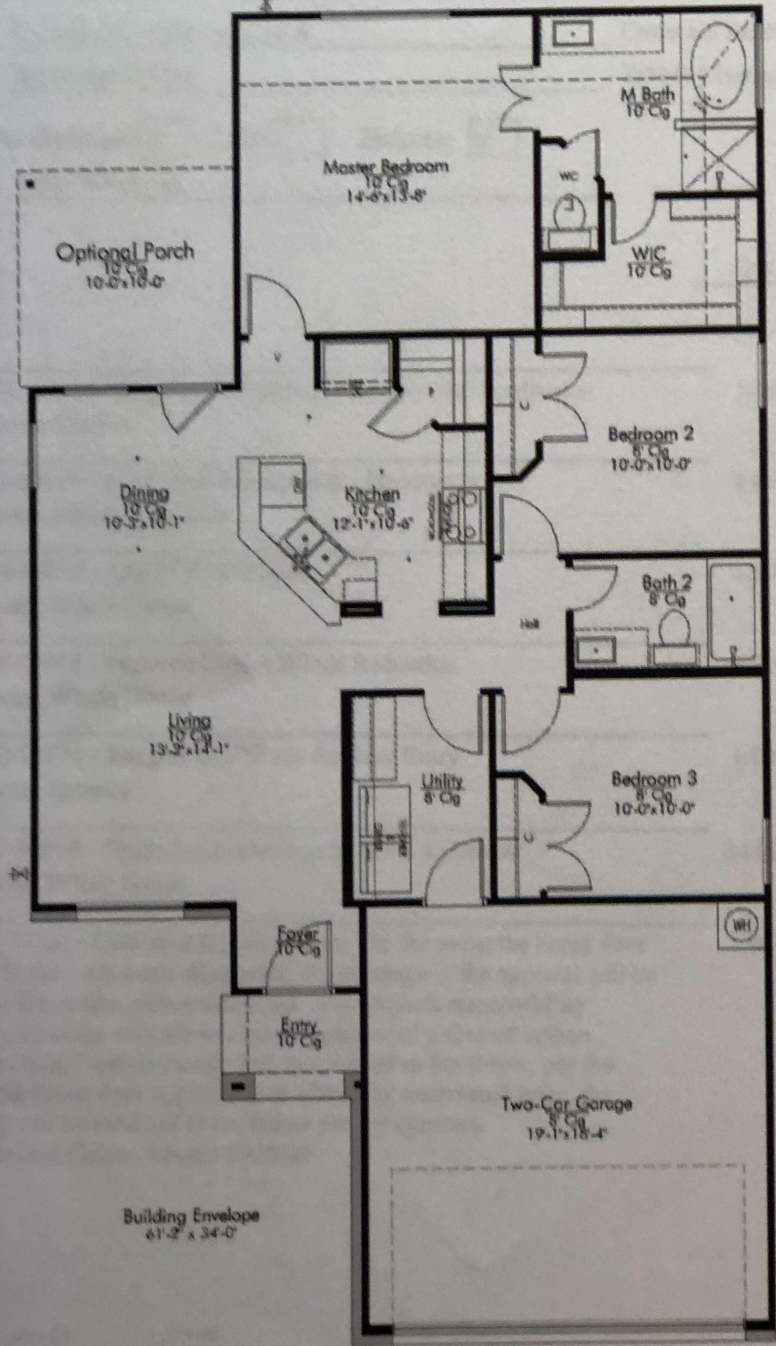

1262

FLOOR PLAN

HEATED SQUARE FOOTAGE

- 1 SIDE BRICK: 1266 SQ FT
- 3 SIDE BRICK: 1296 SQ FT
- 4 SIDE BRICK: 1308 SQ FT

INCLUDED IN THIS PLAN

- 1 COACH LIGHT
- PENDANT LIGHTS IN KITCHEN
- GUTTERS AT BACK DOOR WHEN THERE'S NO PORCH

LOCATE:
 1 PHONE OUTLET
 4 TV OUTLETS
 (1 PER BEDROOM AND 1 IN LIVING ROOM)