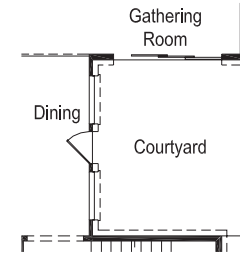

Opt 5' Garage Side Storage

Opt 4 Car

Opt Bay Window @ Owner's Suite

Opt Outdoor Fireplace

Opt Cvd Outdoor Living 1

Opt 9'x8' Sliding Glass Doors

Opt Ext Owner's Suite

Opt Int Fireplace - Wall

Opt 9'x8' Sliding Glass Doors @ Courtyard

Opt Slide-in Tub @ Owner's Bath

Opt Shower 1 @ Owner's Bath

Opt Walk-in Shower 1 @ Owner's Bath

FIRST FLOOR/OPTIONS

Opt Bath 4 ilo Half Bath

Opt Bed 5 / Bath 4 ilo Flex / Half Bath

Opt Study ilo Flex

Opt 12'x8' Sliding Glass Doors

Opt Bed 5 / Bath 4 / Half Bath ilo Flex / Half Bath

- Not Available w/ Bed 6 / Bath 5 / ilo Tandem
- Not Available w/ Media ilo Tandem

SECOND FLOOR/OPTIONS