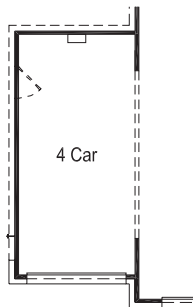

ELEVATION B

ELEVATION C

ELEVATION D

8/03/20

Opt Media ilo Tandem

- Not Available w/ Bed 5 / Bath 4 / Half Bath ilo Flex / Half Bath

Opt Bed 6 / Bath 5 ilo Tandem

- Not Available w/ Bed 5 / Bath 4 / Half Bath ilo Flex / Half Bath

Opt 5' Garage Side Storage

Opt 4 Car

Opt Bay Window @ Owner's Suite

Opt Outdoor Fireplace

Opt Cvd Outdoor Living 1

Opt 9'x8' Sliding Glass Doors

Opt Ext Owner's Suite

Opt Int Fireplace - Wall

Opt 9'x8' Sliding Glass Doors @ Courtyard

Opt Slide-in Tub @ Owner's Bath

Opt Shower 1 @ Owner's Bath

Opt Walk-in Shower 1 @ Owner's Bath

FIRST FLOOR/OPTIONS

Opt Bath 4 ilo Half Bath

Opt Bed 5 / Bath 4 ilo Flex / Half Bath