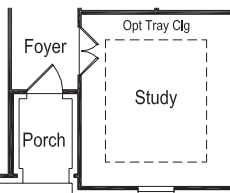

Opt 9'x8' Sliding Glass Doors @ Courtyard

Opt Slide-in Tub @ Owner's Bath

Opt Shower 1 @ Owner's Bath

Opt Walk-in Shower 1 @ Owner's Bath

FIRST FLOOR/OPTIONS

Opt Bath 4 ilo Half Bath

Opt Bed 5 / Bath 4 ilo Flex / Half Bath

Opt Study ilo Flex

Opt 12'x8' Sliding Glass Doors

Opt Bed 5 / Bath 4 / Half Bath ilo Flex / Half Bath

- Not Available w/ Bed 6 / Bath 5 / ilo Tandem
- Not Available w/ Media ilo Tandem

SECOND FLOOR/OPTIONS