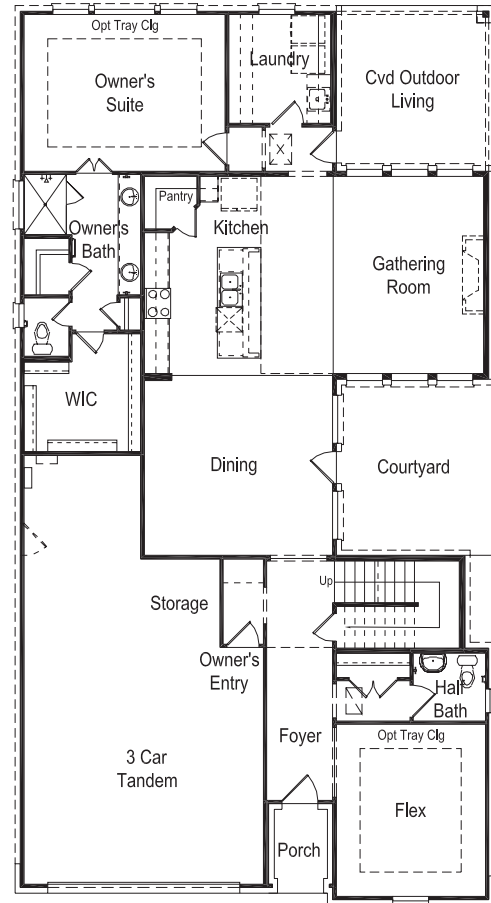

ELEVATION B

ELEVATION C

ELEVATION D

8/03/20

Opt Media ilo Tandem

- Not Available w/ Bed 5 / Bath 4 / Half Bath ilo Flex / Half Bath

Opt Bed 6 / Bath 5 ilo Tandem

- Not Available w/ Bed 5 / Bath 4 / Half Bath ilo Flex / Half Bath

Opt 5' Garage Side Storage

Opt 4 Car

Opt Bay Window @ Owner's Suite

Opt Outdoor Fireplace

Opt Cvd Outdoor Living 1

Opt 9'x8' Sliding Glass Doors

Opt Ext Owner's Suite

Opt Int Fireplace - Wall

Opt 9'x8' Sliding Glass Doors @ Courtyard

Opt Slide-in Tub @ Owner's Bath

Opt Shower 1 @ Owner's Bath

Opt Walk-in Shower 1 @ Owner's Bath

FIRST FLOOR/OPTIONS

Opt Bath 4 ilo Half Bath

Opt Bed 5 / Bath 4 ilo Flex / Half Bath

Opt Study ilo Flex

Opt 12'x8' Sliding Glass Doors

Opt Bed 5 / Bath 4 / Half Bath ilo Flex / Half Bath

- Not Available w/ Bed 6 / Bath 5 / ilo Tandem
- Not Available w/ Media ilo Tandem

SECOND FLOOR/OPTIONS