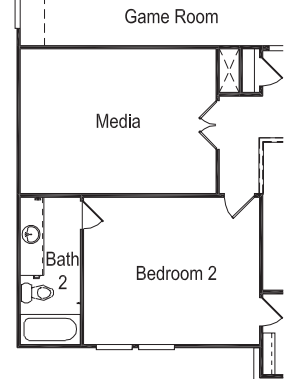

ELEVATION B

ELEVATION C

ELEVATION D

8/03/20

Opt Media ilo Tandem

- Not Available w/ Bed 5 / Bath 4 / Half Bath ilo Flex / Half Bath

Opt Bed 6 / Bath 5 ilo Tandem

- Not Available w/ Bed 5 / Bath 4 / Half Bath ilo Flex / Half Bath

Opt 9'x8' Sliding Glass Doors @ Courtyard

Opt Slide-in Tub @ Owner's Bath

Opt Shower 1 @ Owner's Bath

Opt Walk-in Shower 1 @ Owner's Bath

FIRST FLOOR/OPTIONS

Opt Bath 4 ilo Half Bath

Opt Bed 5 / Bath 4 ilo Flex / Half Bath

Opt Study ilo Flex

Opt 12'x8' Sliding Glass Doors

Opt Bed 5 / Bath 4 / Half Bath ilo Flex / Half Bath

- Not Available w/ Bed 6 / Bath 5 / ilo Tandem
- Not Available w/ Media ilo Tandem

SECOND FLOOR/OPTIONS

Opt Media ilo Bed 3