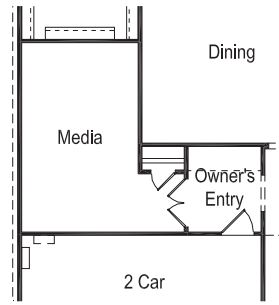

ELEVATION B

ELEVATION C

ELEVATION D

8/03/20

Opt Media ilo Tandem

- Not Available w/ Bed 5 / Bath 4 / Half Bath ilo Flex / Half Bath

Opt Bed 6 / Bath 5 ilo Tandem

- Not Available w/ Bed 5 / Bath 4 / Half Bath ilo Flex / Half Bath

Opt 5' Garage Side Storage

Opt 4 Car

Opt Bay Window @ Owner's Suite

Opt Outdoor Fireplace

Opt Cvd Outdoor Living 1

Opt 9'x8' Sliding Glass Doors

Opt Ext Owner's Suite

Opt Int Fireplace - Wall

Opt 9'x8' Sliding Glass Doors @ Courtyard

Opt Slide-in Tub @ Owner's Bath

Opt Shower 1 @ Owner's Bath

Opt Walk-in Shower 1 @ Owner's Bath

FIRST FLOOR/OPTIONS

Opt Bath 4 ilo Half Bath

Opt Bed 5 / Bath 4 ilo Flex / Half Bath

Opt Study ilo Flex

Opt 12'x8' Sliding Glass Doors

Opt Bed 5 / Bath 4 / Half Bath ilo Flex / Half Bath

- Not Available w/ Bed 6 / Bath 5 / ilo Tandem
- Not Available w/ Media ilo Tandem

SECOND FLOOR/OPTIONS