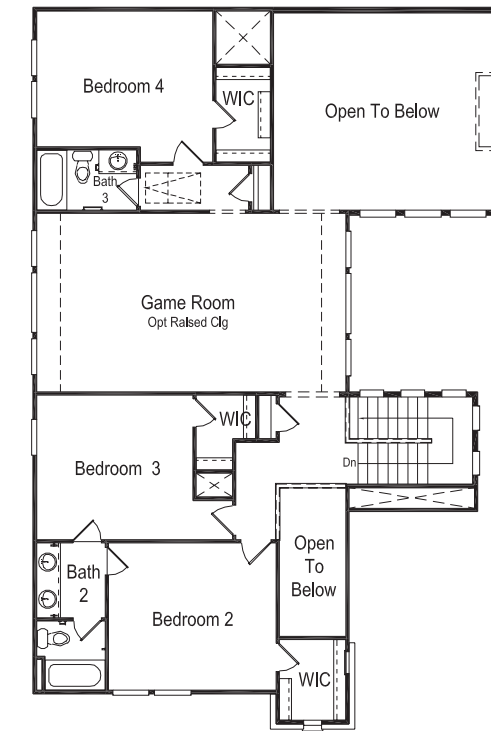

ELEVATION B

ELEVATION C

ELEVATION D

8/03/20

Opt Media ilo Tandem

- Not Available w/ Bed 5 / Bath 4 / Half Bath ilo Flex / Half Bath

Opt Bed 6 / Bath 5 ilo Tandem

- Not Available w/ Bed 5 / Bath 4 / Half Bath ilo Flex / Half Bath

Opt 9'x8' Sliding Glass Doors @ Courtyard

Opt Slide-in Tub @ Owner's Bath

Opt Shower 1 @ Owner's Bath

Opt Walk-in Shower 1 @ Owner's Bath

FIRST FLOOR/OPTIONS

Opt Bath 4 ilo Half Bath

Opt Bed 5 / Bath 4 ilo Flex / Half Bath

Opt Study ilo Flex

Opt 12'x8' Sliding Glass Doors

Opt Bed 5 / Bath 4 / Half Bath ilo Flex / Half Bath

- Not Available w/ Bed 6 / Bath 5 / ilo Tandem
- Not Available w/ Media ilo Tandem

SECOND FLOOR/OPTIONS

Opt Media ilo Bed 3