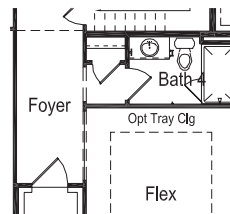

Opt 9'x8' Sliding Glass Doors @ Courtyard

Opt Slide-in Tub @ Owner's Bath

Opt Shower 1 @ Owner's Bath

Opt Walk-in Shower 1 @ Owner's Bath

FIRST FLOOR/OPTIONS

Opt Bath 4 ilo Half Bath

Opt Bed 5 / Bath 4 ilo Flex / Half Bath

Opt Study ilo Flex

Opt 12'x8' Sliding Glass Doors

Opt Bed 5 / Bath 4 / Half Bath ilo Flex / Half Bath

- Not Available w/ Bed 6 / Bath 5 / ilo Tandem
- Not Available w/ Media ilo Tandem

SECOND FLOOR/OPTIONS