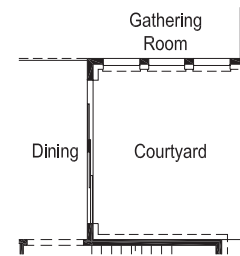

Opt 9'x8' Sliding Glass Doors @ Courtyard

Opt Slide-in Tub @ Owner's Bath

Opt Shower 1 @ Owner's Bath

Opt Walk-in Shower 1 @ Owner's Bath

FIRST FLOOR/OPTIONS

Opt Bath 4 ilo Half Bath

Opt Bed 5 / Bath 4 ilo Flex / Half Bath

Opt Study ilo Flex

Opt 12'x8' Sliding Glass Doors

Opt Bed 5 / Bath 4 / Half Bath ilo Flex / Half Bath

- Not Available w/ Bed 6 / Bath 5 / ilo Tandem
- Not Available w/ Media ilo Tandem

SECOND FLOOR/OPTIONS