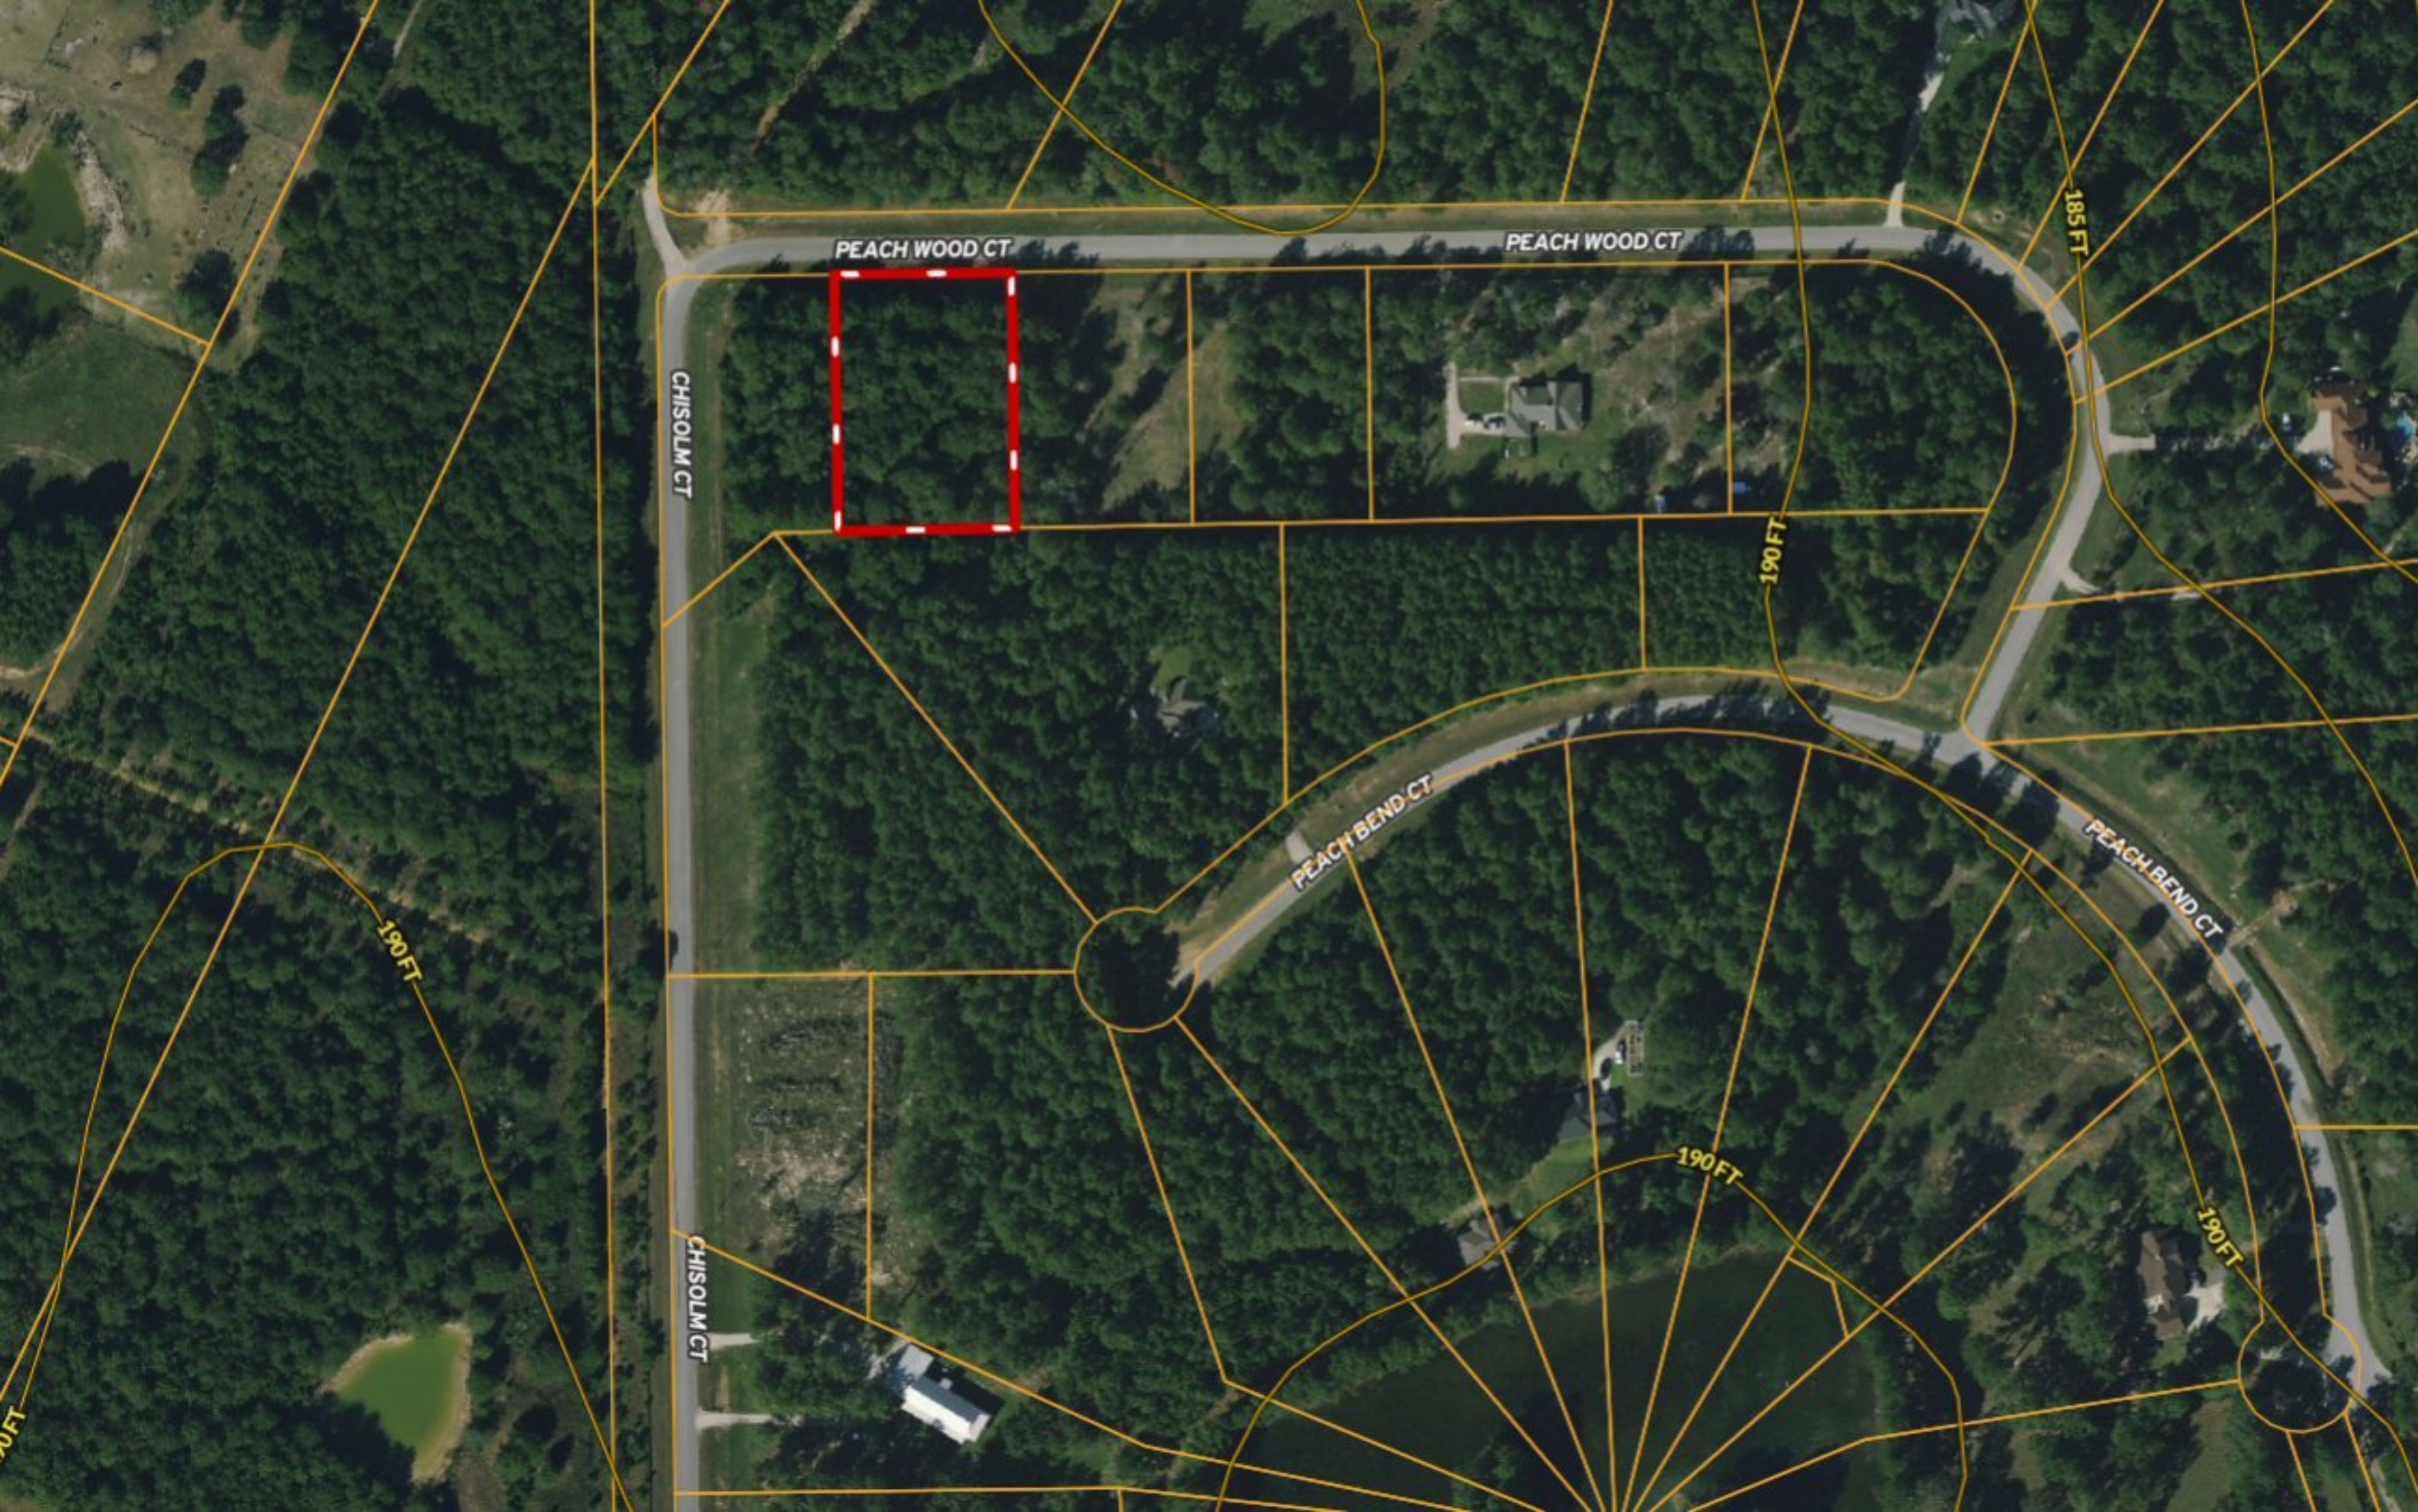

*** ONE-ACRE *** 21206 Peach Wood [Lot 8]

BLOCK 6

75' B.L.

PEACH WOOD 60' R.O.W. PRIVATE STREET

PEACH BEND PRIVATE STREET

BLOCK 6

Lot #	Acreage	Area
6	2.679	ACRES
7	1.116	ACRES
8	1.000	ACRES
9	1.000	ACRES
10	1.000	ACRES
11	1.000	ACRES
12	1.000	ACRES
13	1.443	ACRES
14	1.128	ACRES
15	1.549	ACRES
16	2.855	ACRES
17	3.067	ACRES
18	1.729	ACRES
19	1.899	ACRES
20	2.130	ACRES
21	2.189	ACRES
22	2.187	ACRES
23	2.114	ACRES
24	2.371	ACRES

6
10.003
ACRES

44
21.078
ACRES

43
11.823
ACRES

42
10.988
ACRES

41
6.800
ACRES

40
6.698
ACRES

39
4.353
ACRES

3
12.475
ACRES

2
0.350
ACRES

PEACH WOOD CT

PEACH WOOD CT

185 FT

CHISOLM CT

190 FT

PEACH BEND CT

PEACH BEND CT

190 FT

190 FT

190 FT

CHISOLM CT

190 FT