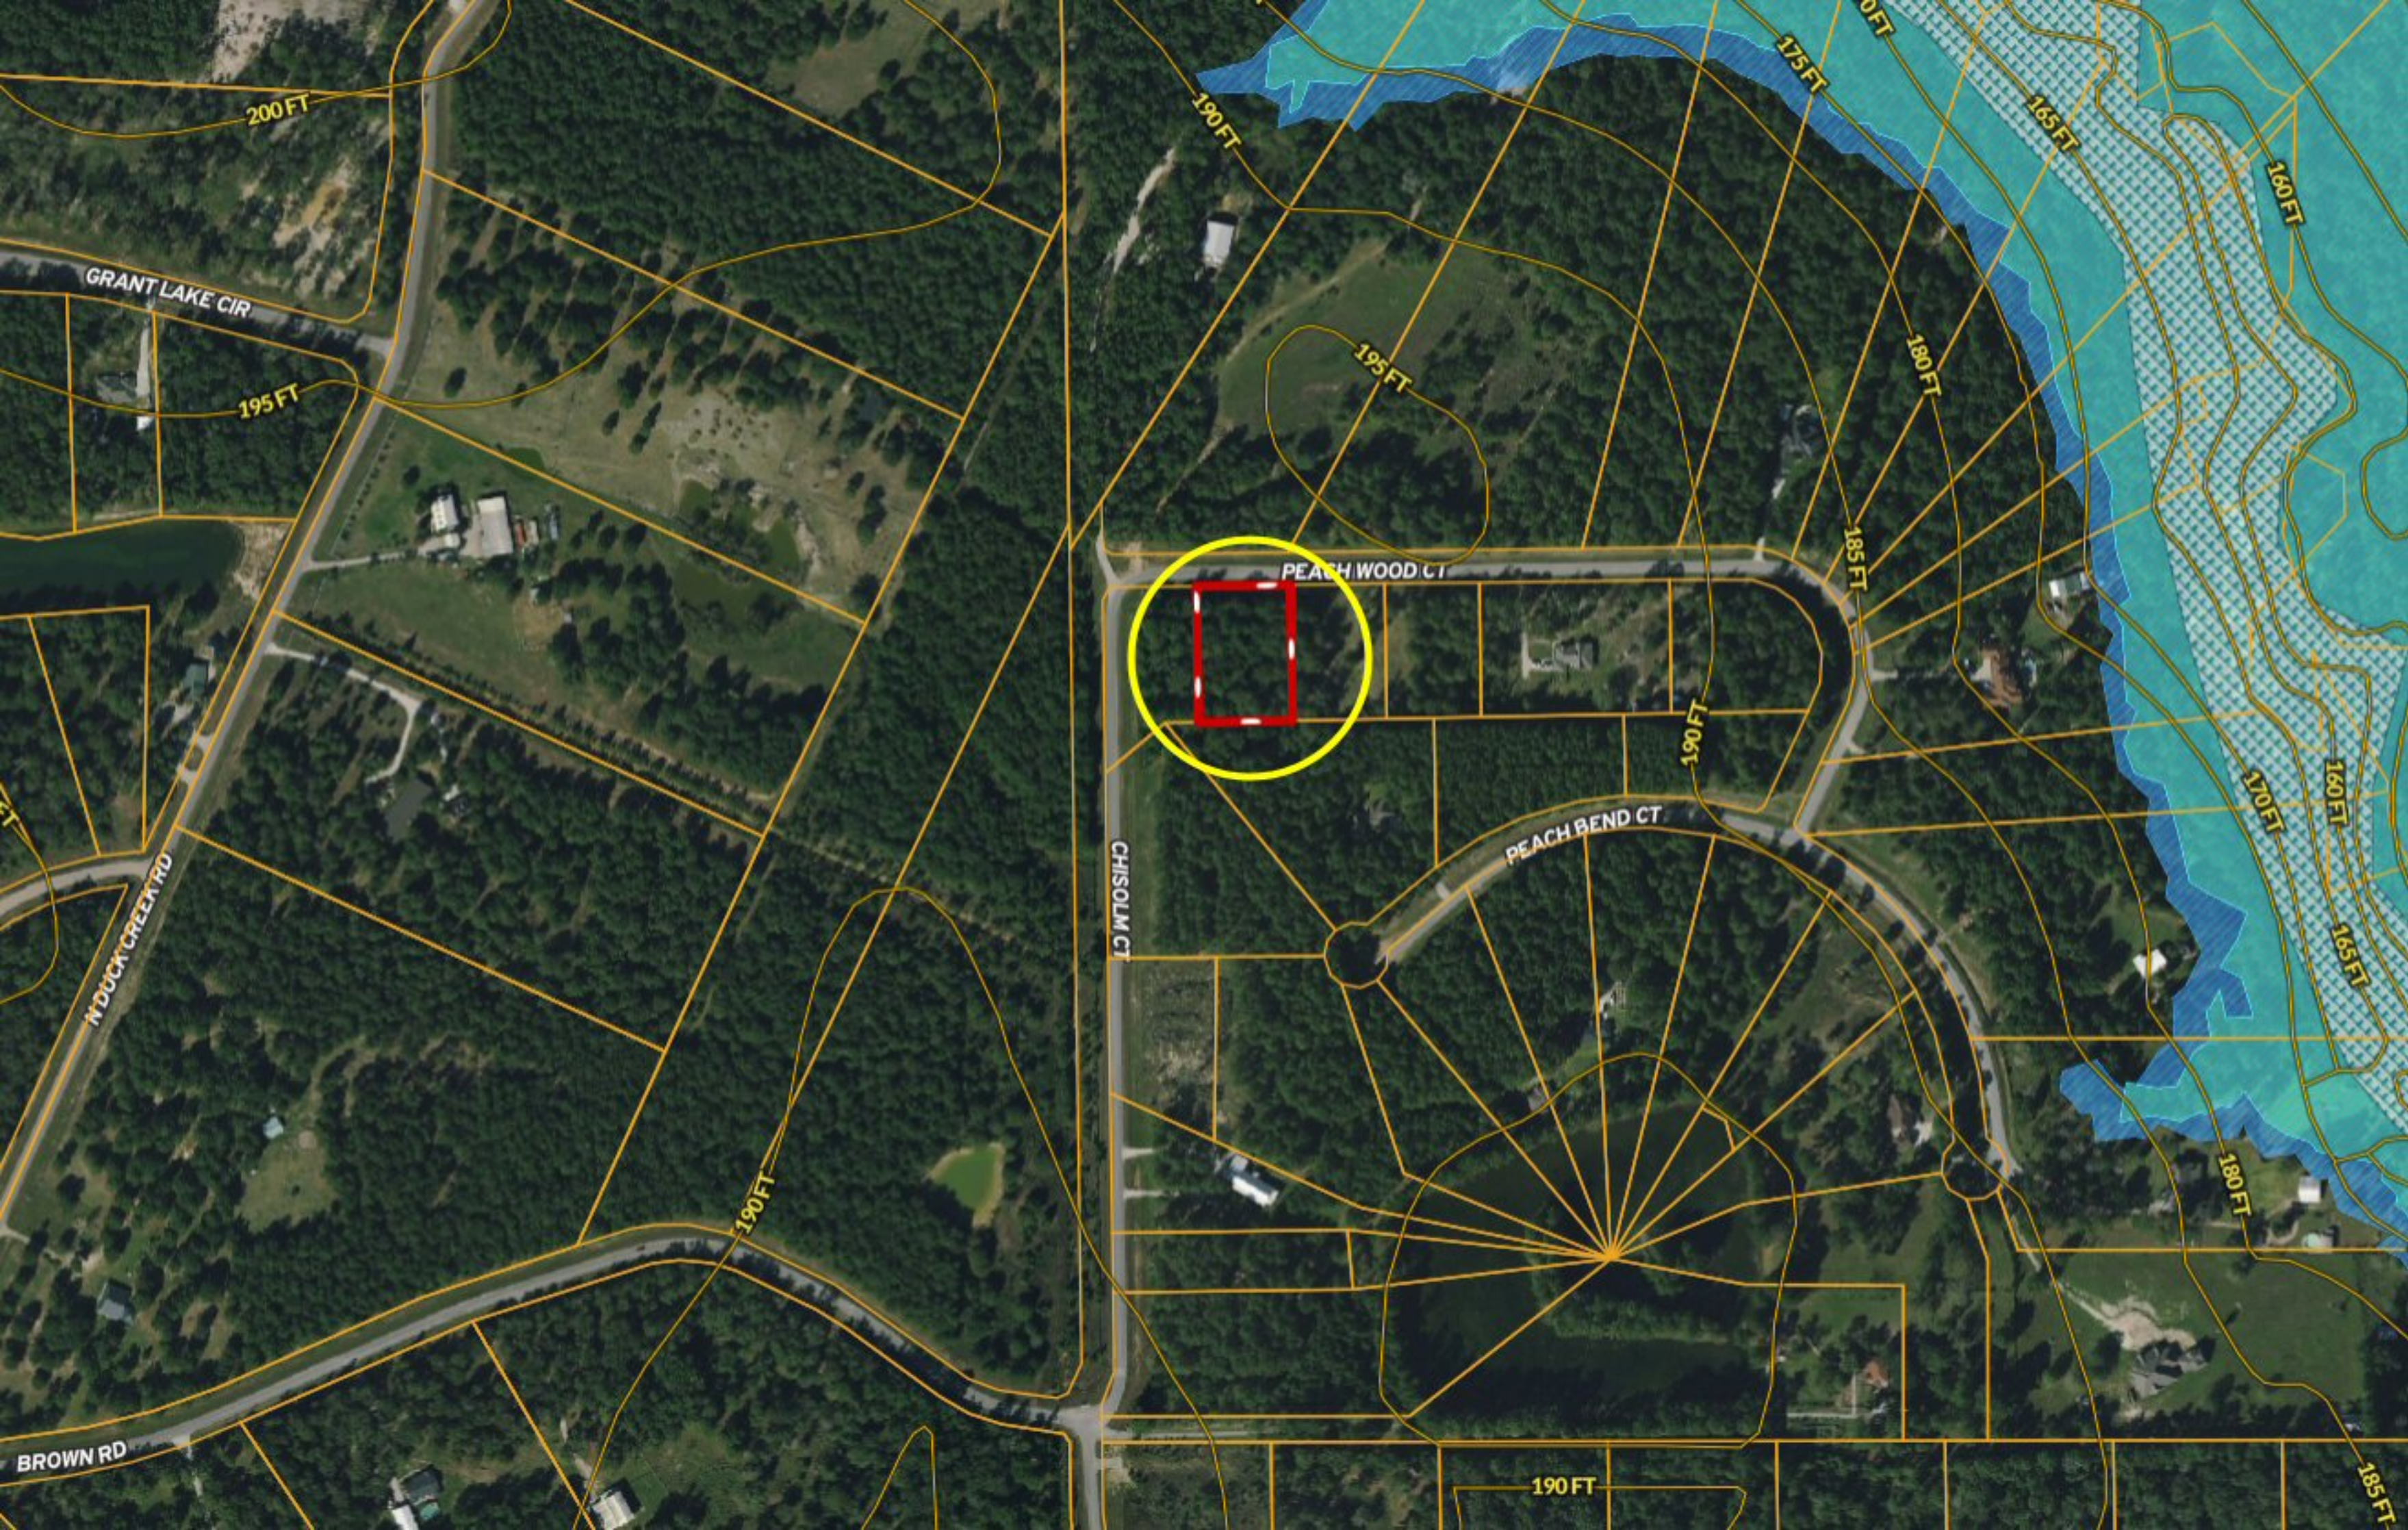

*** ONE-ACRE *** 21206 Peach Wood [Lot 8]

BLOCK 6

75' B.L.

PEACH WOOD 60' R.O.W. PRIVATE STREET

PEACH BEND PRIVATE STREET

BLOCK 6

Lot #	Acreage	Area
6	2.679	ACRES
7	1.116	ACRES
8	1.000	ACRES
9	1.000	ACRES
10	1.000	ACRES
11	1.000	ACRES
12	1.000	ACRES
13	1.443	ACRES
14	1.128	ACRES
15	1.549	ACRES
16	2.855	ACRES
17	3.067	ACRES
18	1.729	ACRES
19	1.899	ACRES
20	2.130	ACRES
21	2.189	ACRES
22	2.187	ACRES
23	2.114	ACRES
24	2.371	ACRES

6
10.003
ACRES

44
21.078
ACRES

43
11.823
ACRES

42
10.988
ACRES

41
6.800
ACRES

40
6.698
ACRES

39
4.353
ACRES

3
12.475
ACRES

2
0.350
ACRES

PEACH WOOD CT

PEACH WOOD CT

185 FT

CHISOLM CT

190 FT

PEACH BEND CT

PEACH BEND CT

190 FT

190 FT

190 FT

CHISOLM CT

190 FT