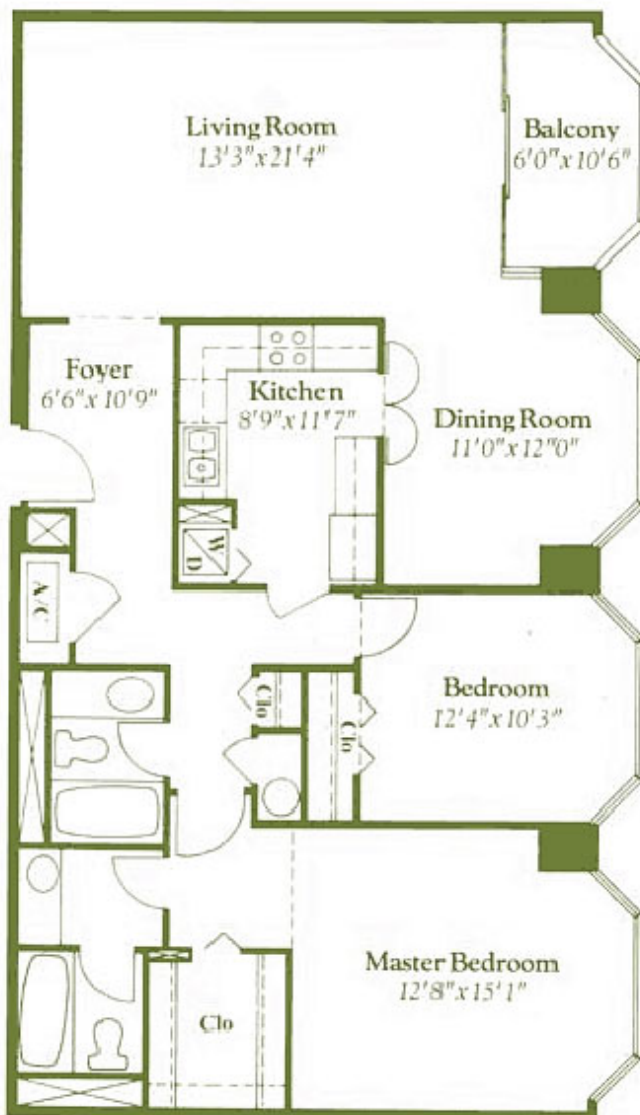

THE FRANCIS

- 02 - Levels 21-38
- 04 - Levels 21-38
- 05 - Levels 2-38

All dimensions are approximate.

2 Bedroom-2 Bath
1310 sq. ft. including balcony

A Residential High-rise Condominium

2001 Holcombe Blvd.
Houston, Texas 77030
713/799-2500