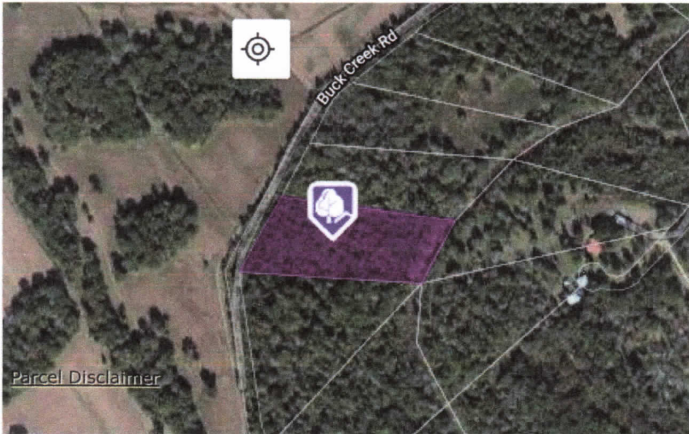

□ Lot 82 Buck Creek Road, Shepherd, Texas 77371 San Jacinto County

Parcel Map

Parcel Disclaimer

Map data ©2021 Imagery ©2021 , Houston-Galveston Area Council, Maxar Technologies, Texas General Land Office, U.S. Geological Survey, USDA Farm Service Agency

Parcel Disclaimer

200 ft

Map data ©2021

Parcel Disclaimer

Google

Map data ©2021 Imagery ©2021 , Houston-Galveston Area Council, Maxar Technologies, Texas General Land Office, U.S. Geological Survey, USDA Farm Service Agency