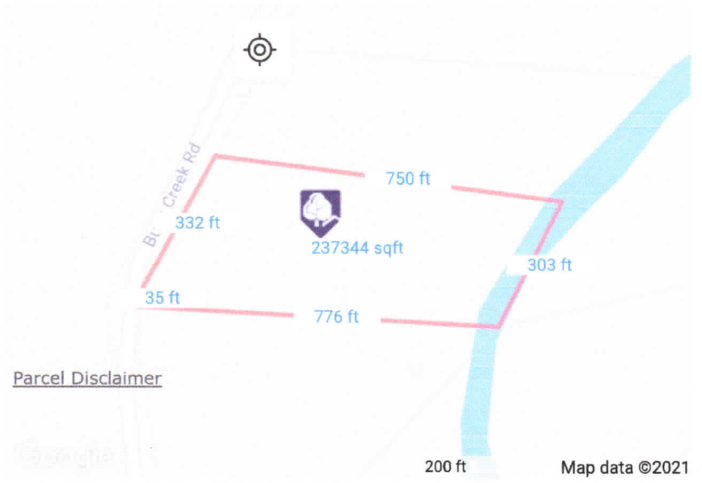

□ Lot 82 Buck Creek Road, Shepherd, Texas 77371 San Jacinto County

Parcel Map

Parcel Disclaimer

Map data ©2021 Imagery ©2021 , Houston-Galveston Area Council, Maxar Technologies, Texas General Land Office, U.S. Geological Survey, USDA Farm Service Agency

Parcel Disclaimer

200 ft

Map data ©2021

Parcel Disclaimer

Google

Map data ©2021 Imagery ©2021 , Houston-Galveston Area Council, Maxar Technologies, Texas General Land Office, U.S. Geological Survey, USDA Farm Service Agency