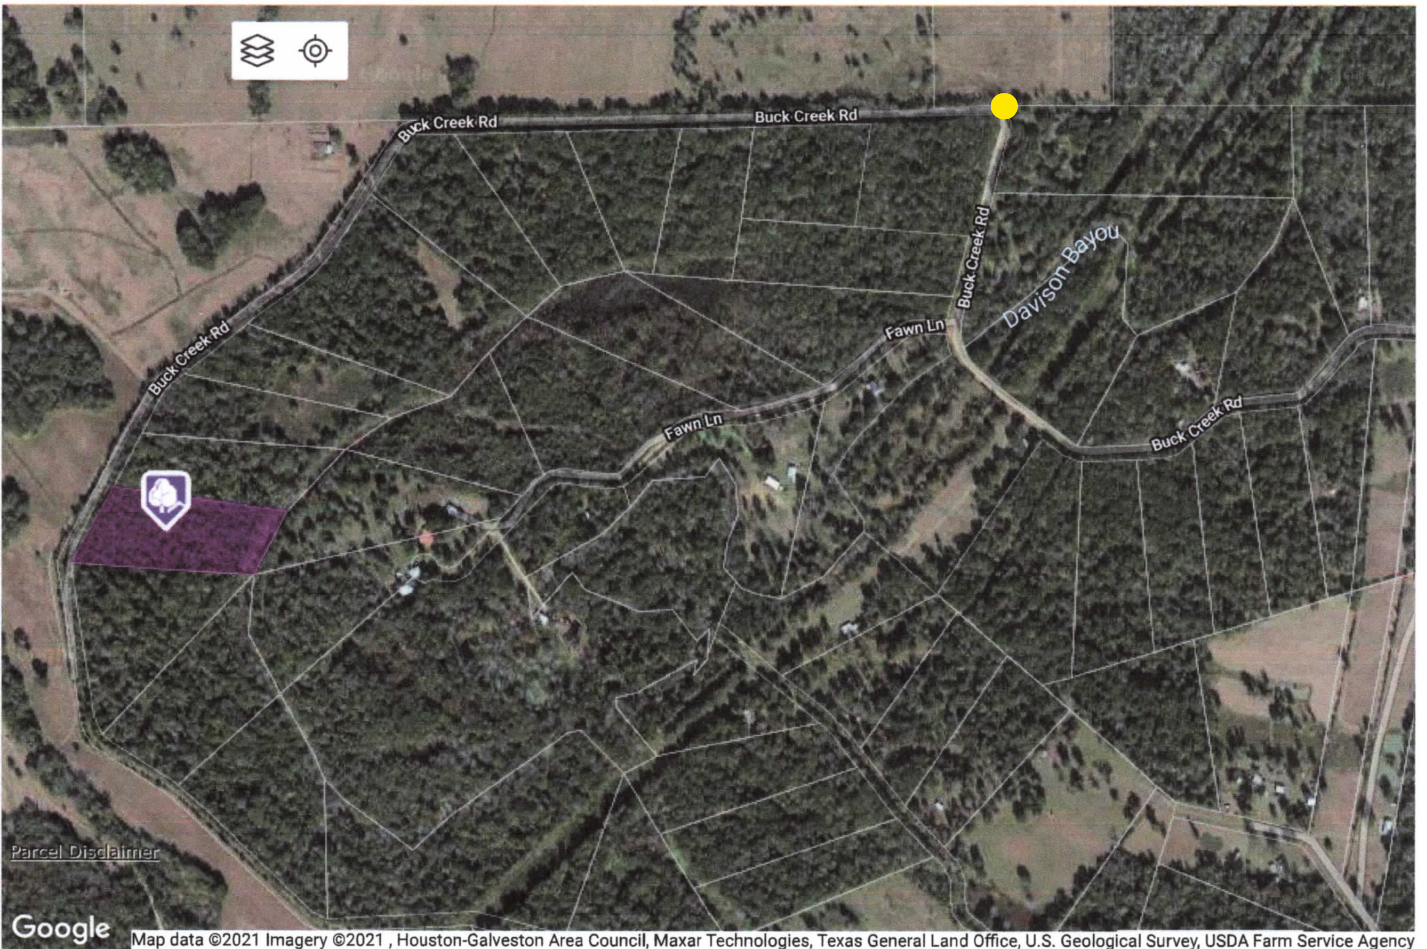

□ Lot 82 Buck Creek Road, Shepherd, Texas 77371 San Jacinto County

Parcel Map

Parcel Disclaimer

Map data ©2021 Imagery ©2021 , Houston-Galveston Area Council, Maxar Technologies, Texas General Land Office, U.S. Geological Survey, USDA Farm Service Agency

Parcel Disclaimer

200 ft

Map data ©2021

Parcel Disclaimer

Google

Map data ©2021 Imagery ©2021 , Houston-Galveston Area Council, Maxar Technologies, Texas General Land Office, U.S. Geological Survey, USDA Farm Service Agency