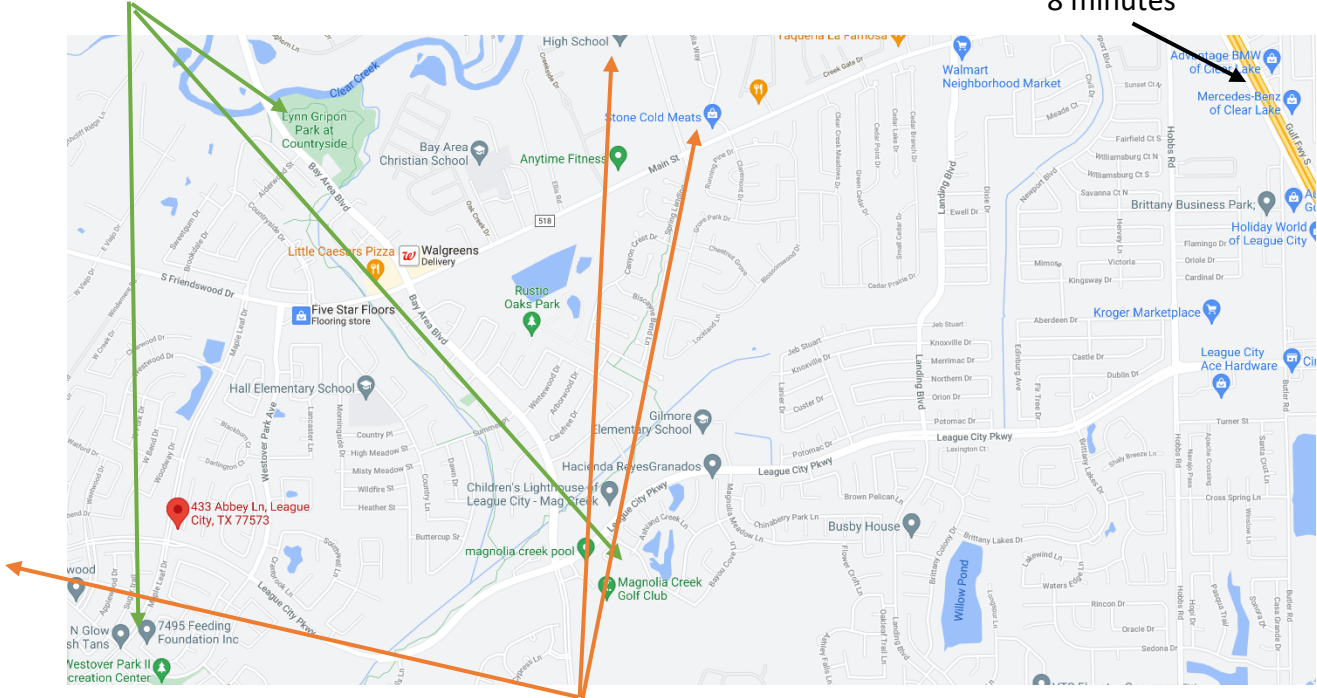

433 Abbey Lane, League City Conveniently located!

Nearby Parks and Recreation

Westover Park Pool and Recreation
Lynn Gripon Park Trails, and Dog Park
Magnolia Creek Golf Course

Easy commute to I-45
8 minutes

Amazing Clear Creek Schools
Campbelle Elementary School
Creskide Intermediate
Clear Springs High School

Shopping and Recreation
H-E-B – 8 minutes
Kroger – 9 minutes
Baybrook Mall & restaurants– 14 minutes
Costco – 12 minutes
Tanger Outlet - 20 minutes
Galveston Island – 42 minutes
Minute Maid Park – 40 minutes
Houston Zoo – 43 minutes