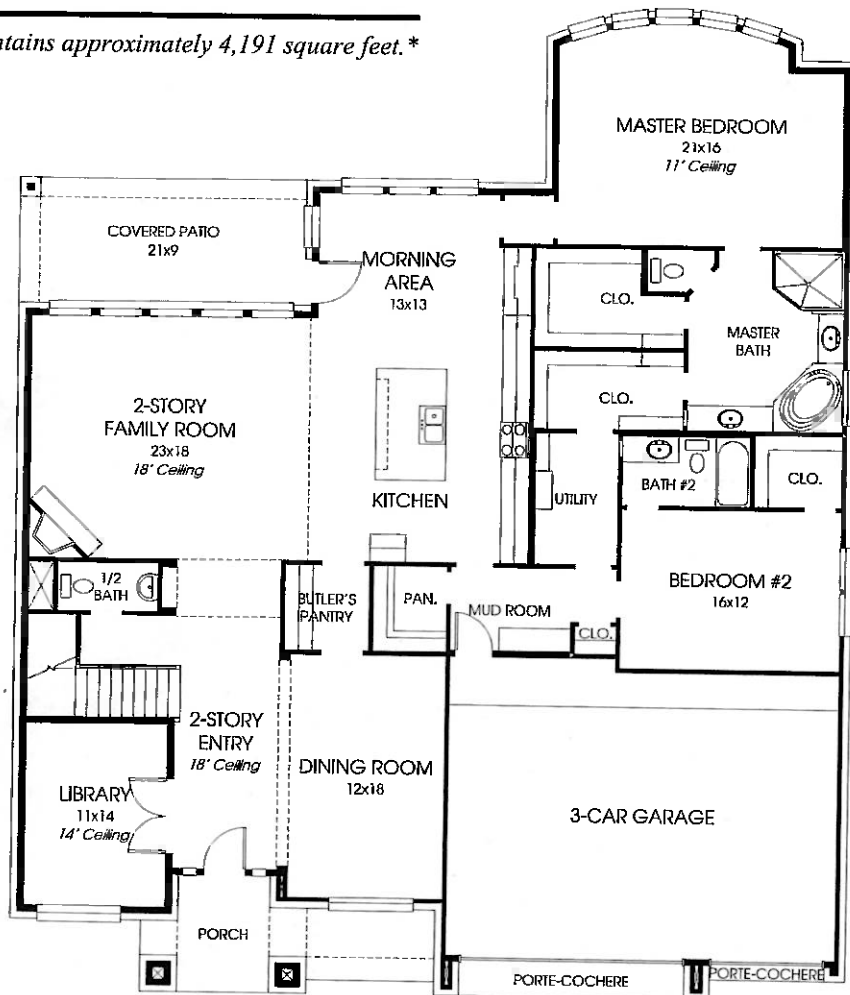

DESIGNS

Design 4191W

This home contains approximately 4,191 square feet.*

X CRF
D. Inge Y26/14
Sales

*See Page 2 for Details and Disclaimers.
© Perry Homes, LLC 2012

10/10/2013
(70' CL)

PERRY HOMES