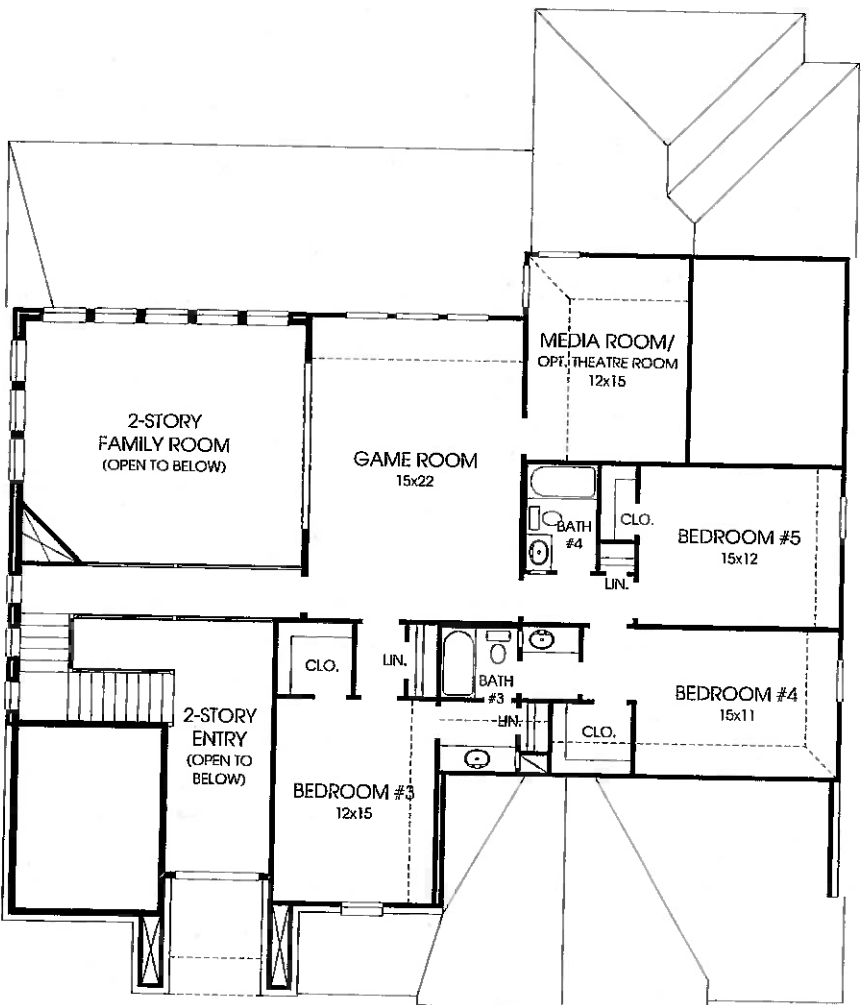

DESIGNS

Design 4191W

This home contains approximately 4,191 square feet.*

X CRF
D. Inge Y26/14
Sales

*See Page 2 for Details and Disclaimers.
© Perry Homes, LLC 2012

10/10/2013
(70' CL)

PERRY HOMES