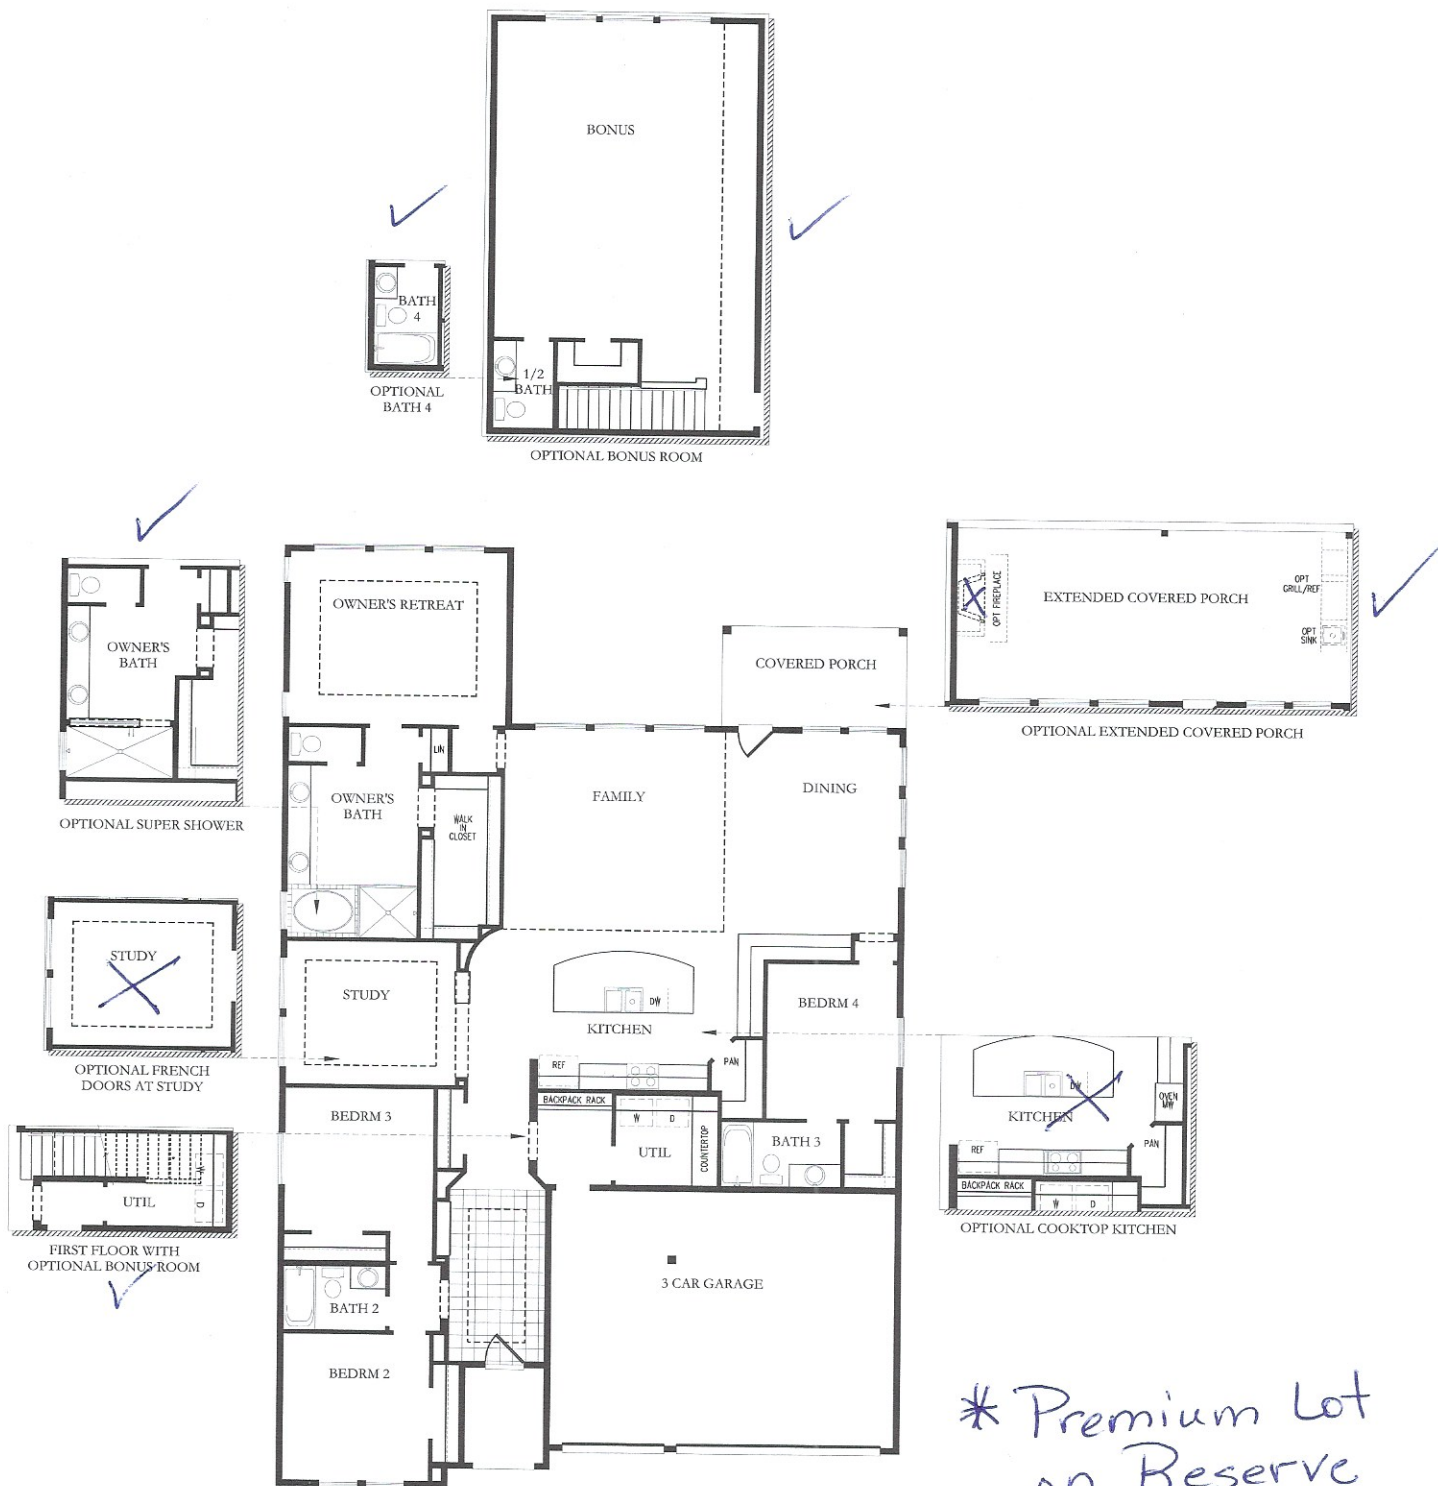

# FLOOR PLAN OPTIONS

## THE BYNUM

\* Premium Lot  
on Reserve  
w/ Iron fence  
& gate on reserve  
side.

09/16/2014  
6048h2\_Opt0

**DavidWeekleyHomes.com**